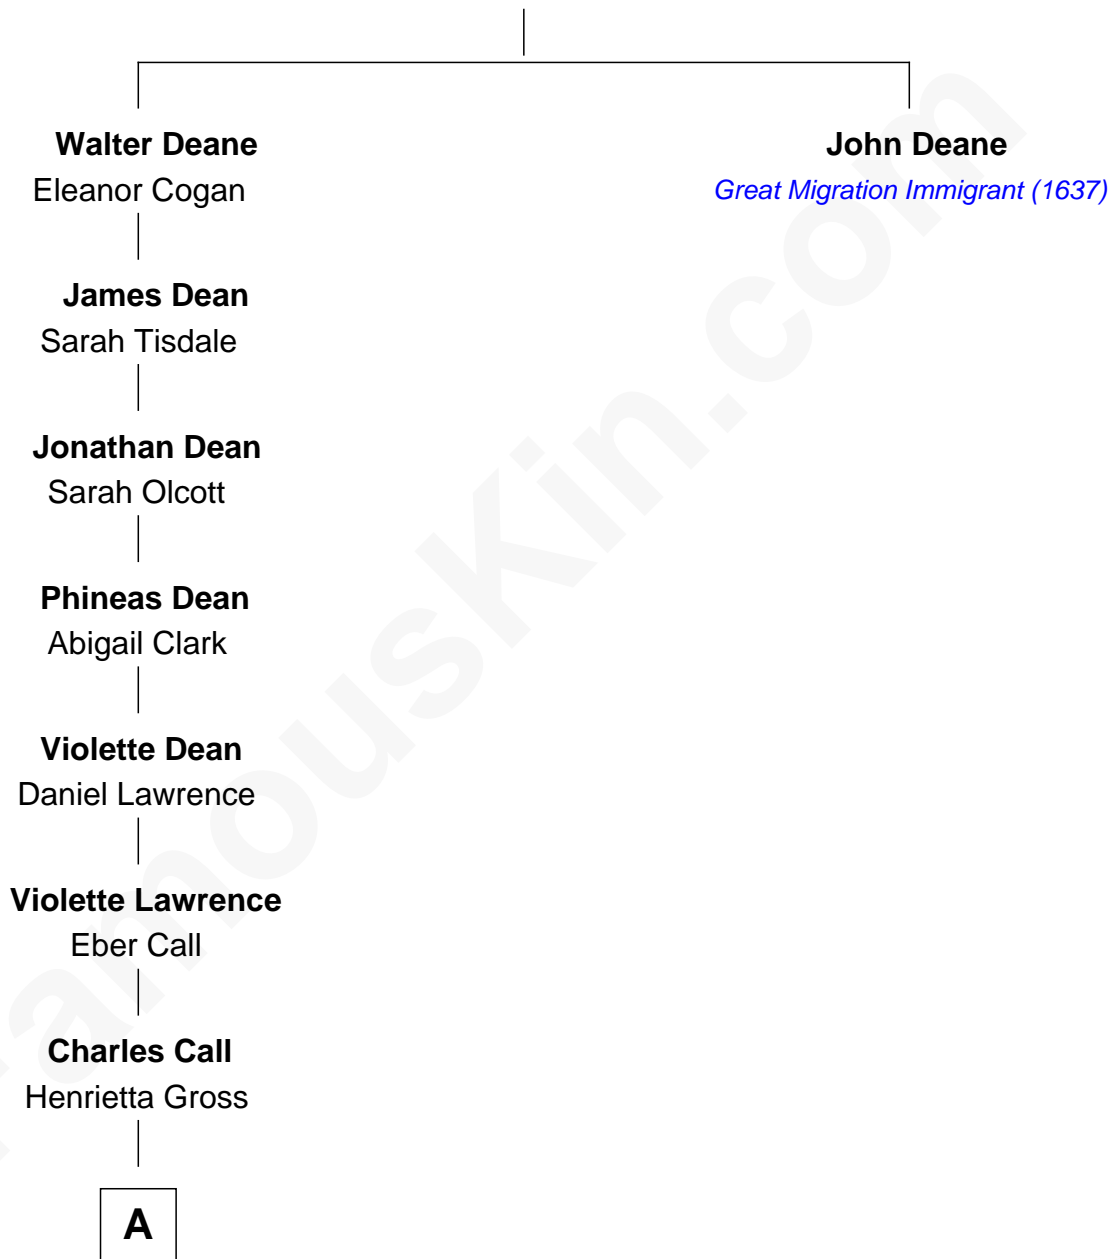

FamousKin.com Relationship Chart of

Walt Disney

Co-Founder of The Walt Disney Company

6th great-grandnephew of

John Deane

(c1600 - 1660) Great Migration Immigrant 1637

William Deane

A

Flora Call

Elias Charles Disney

Walt Disney

Co-Founder of The Walt Disney Co.

FamousKin.com