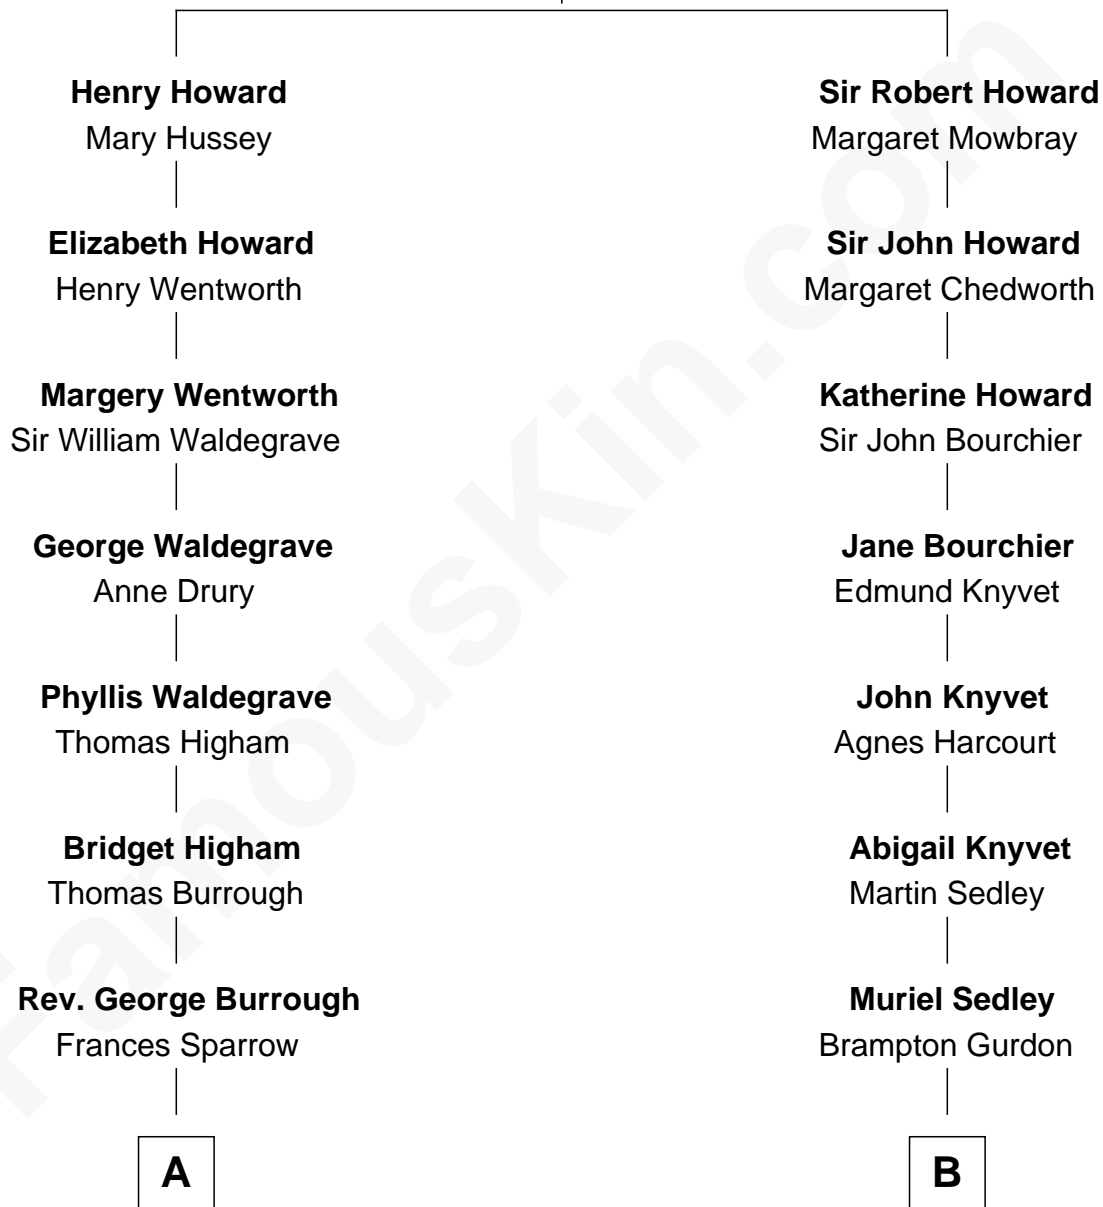

FamousKin.com

Relationship Chart of

Walt Disney

Co-Founder of The Walt Disney Company

16th cousin 4 times removed of

Paget Brewster
TV Actress

Sir John Howard
Alice Tendring

C

Donald Mitchell Ryerson

Isabelle McGenniss

Joan Ryerson

George Washington Wales Brewster

Galen Brewster

Hathaway Tew

Paget Brewster

TV Actress