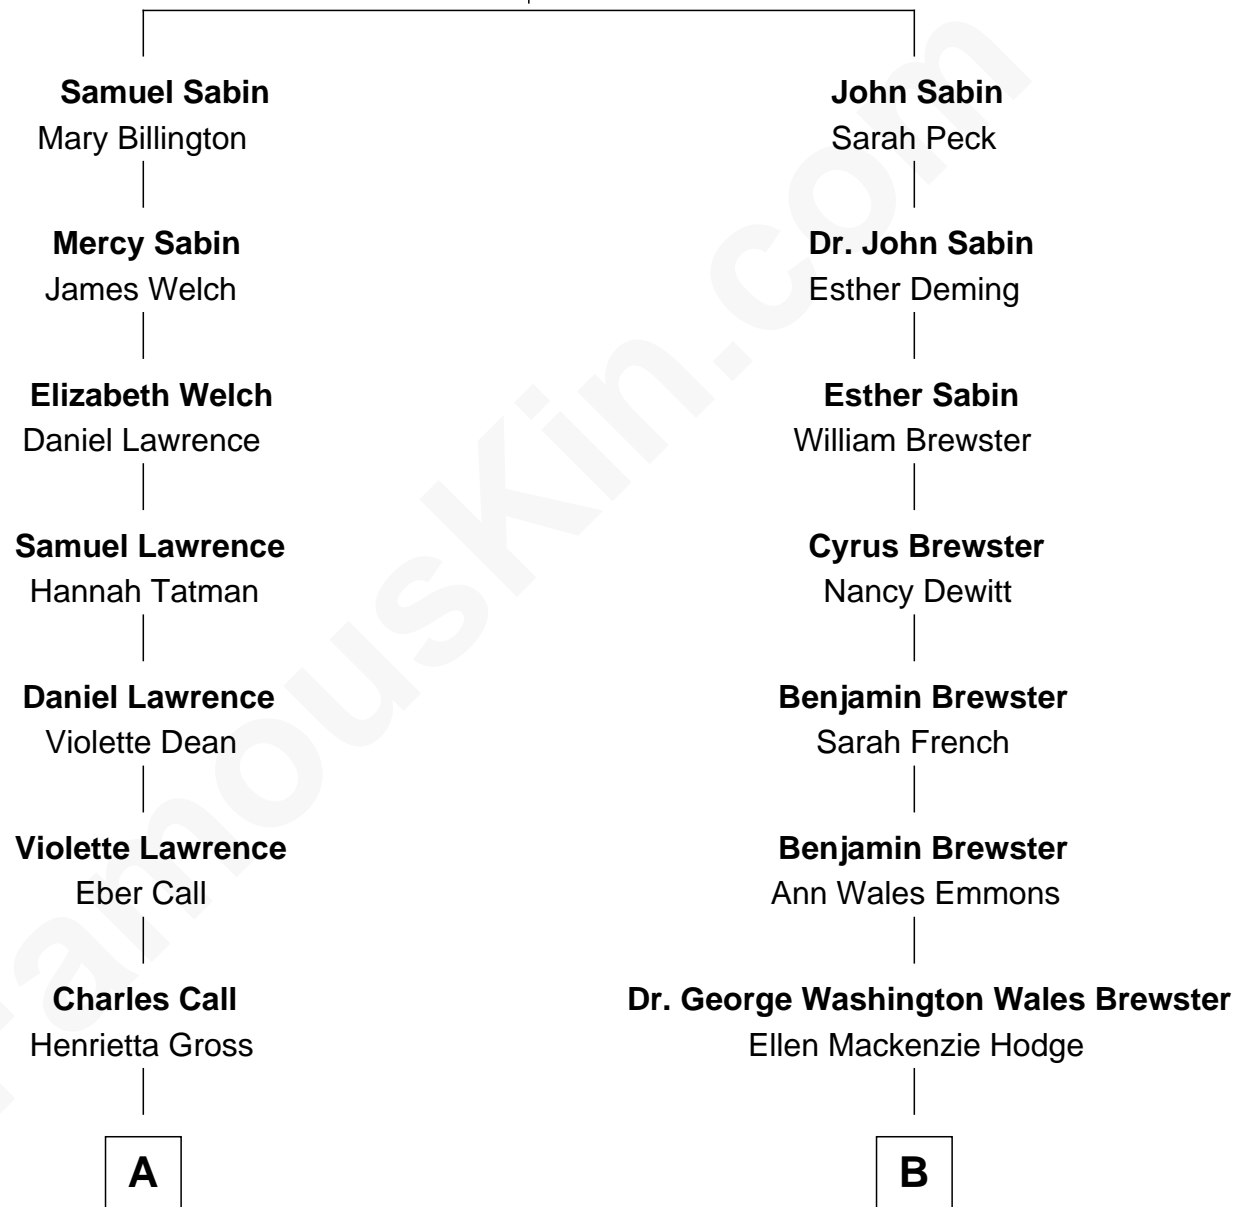

FamousKin.com Relationship Chart of

Walt Disney

Co-Founder of The Walt Disney Company

8th cousin 1 time removed of

Paget Brewster

TV Actress

William Sabin

*with wife
----- Wright*

*with wife
Martha Allen*

A

Flora Call

Elias Charles Disney

Walt Disney

Co-Founder of The Walt Disney Co.

B

George Washington Wales Brewster

Joan Ryerson

Galen Brewster

Hathaway Tew

Paget Brewster

TV Actress

FamousKin.com