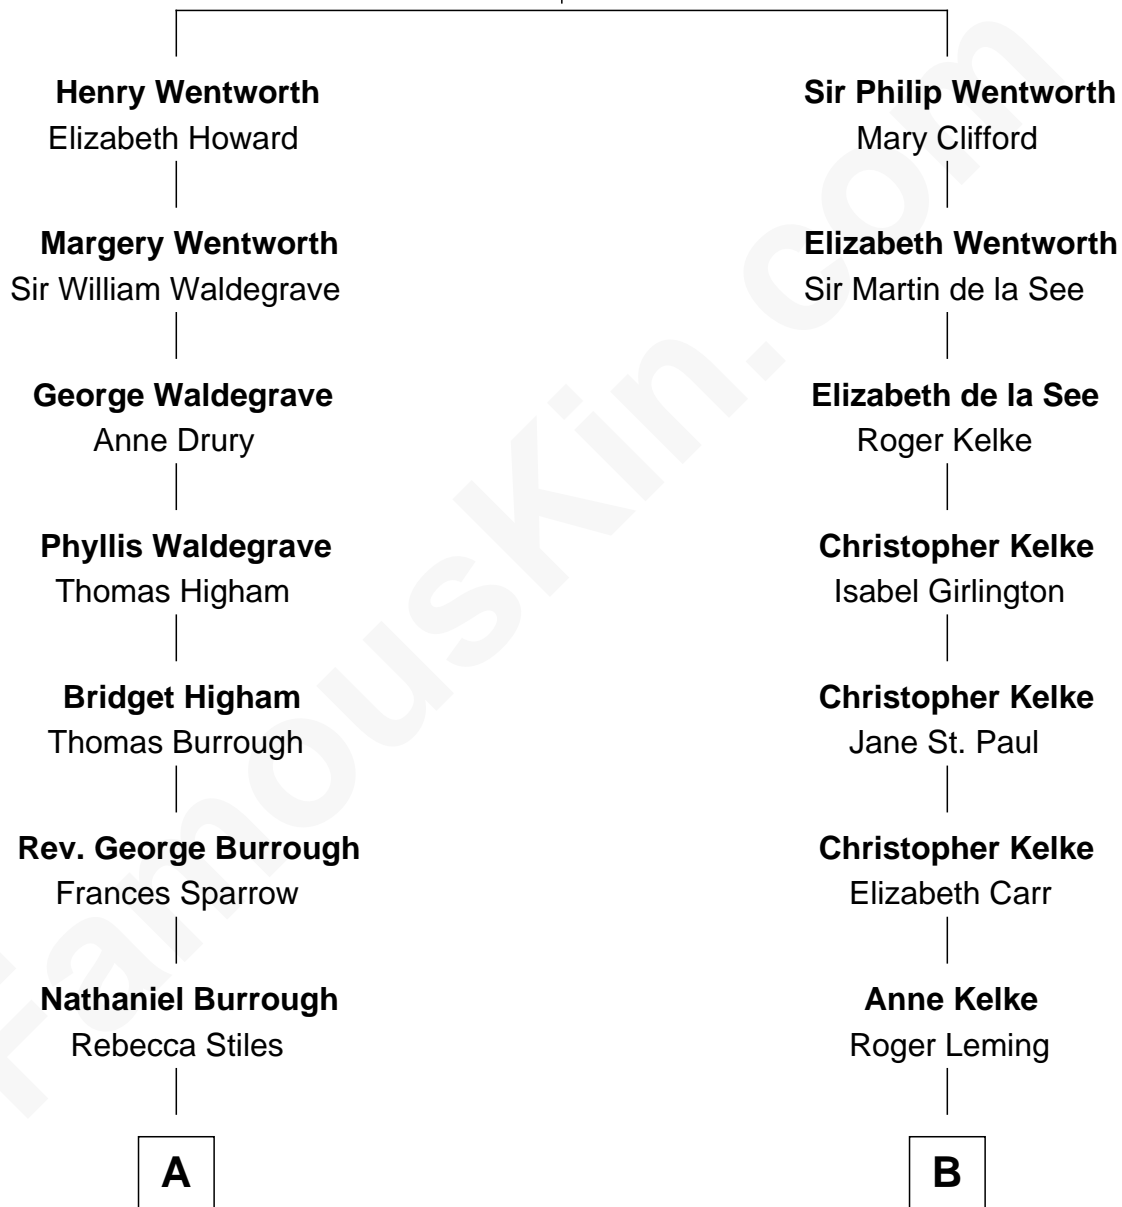

FamousKin.com

Relationship Chart of

Walt Disney

Co-Founder of The Walt Disney Company

15th cousin 3 times removed of

Paget Brewster
TV Actress

Sir Roger Wentworth
Margery Despencer

C

Galen Brewster
Hathaway Tew

Paget Brewster
TV Actress

FamousKin.com