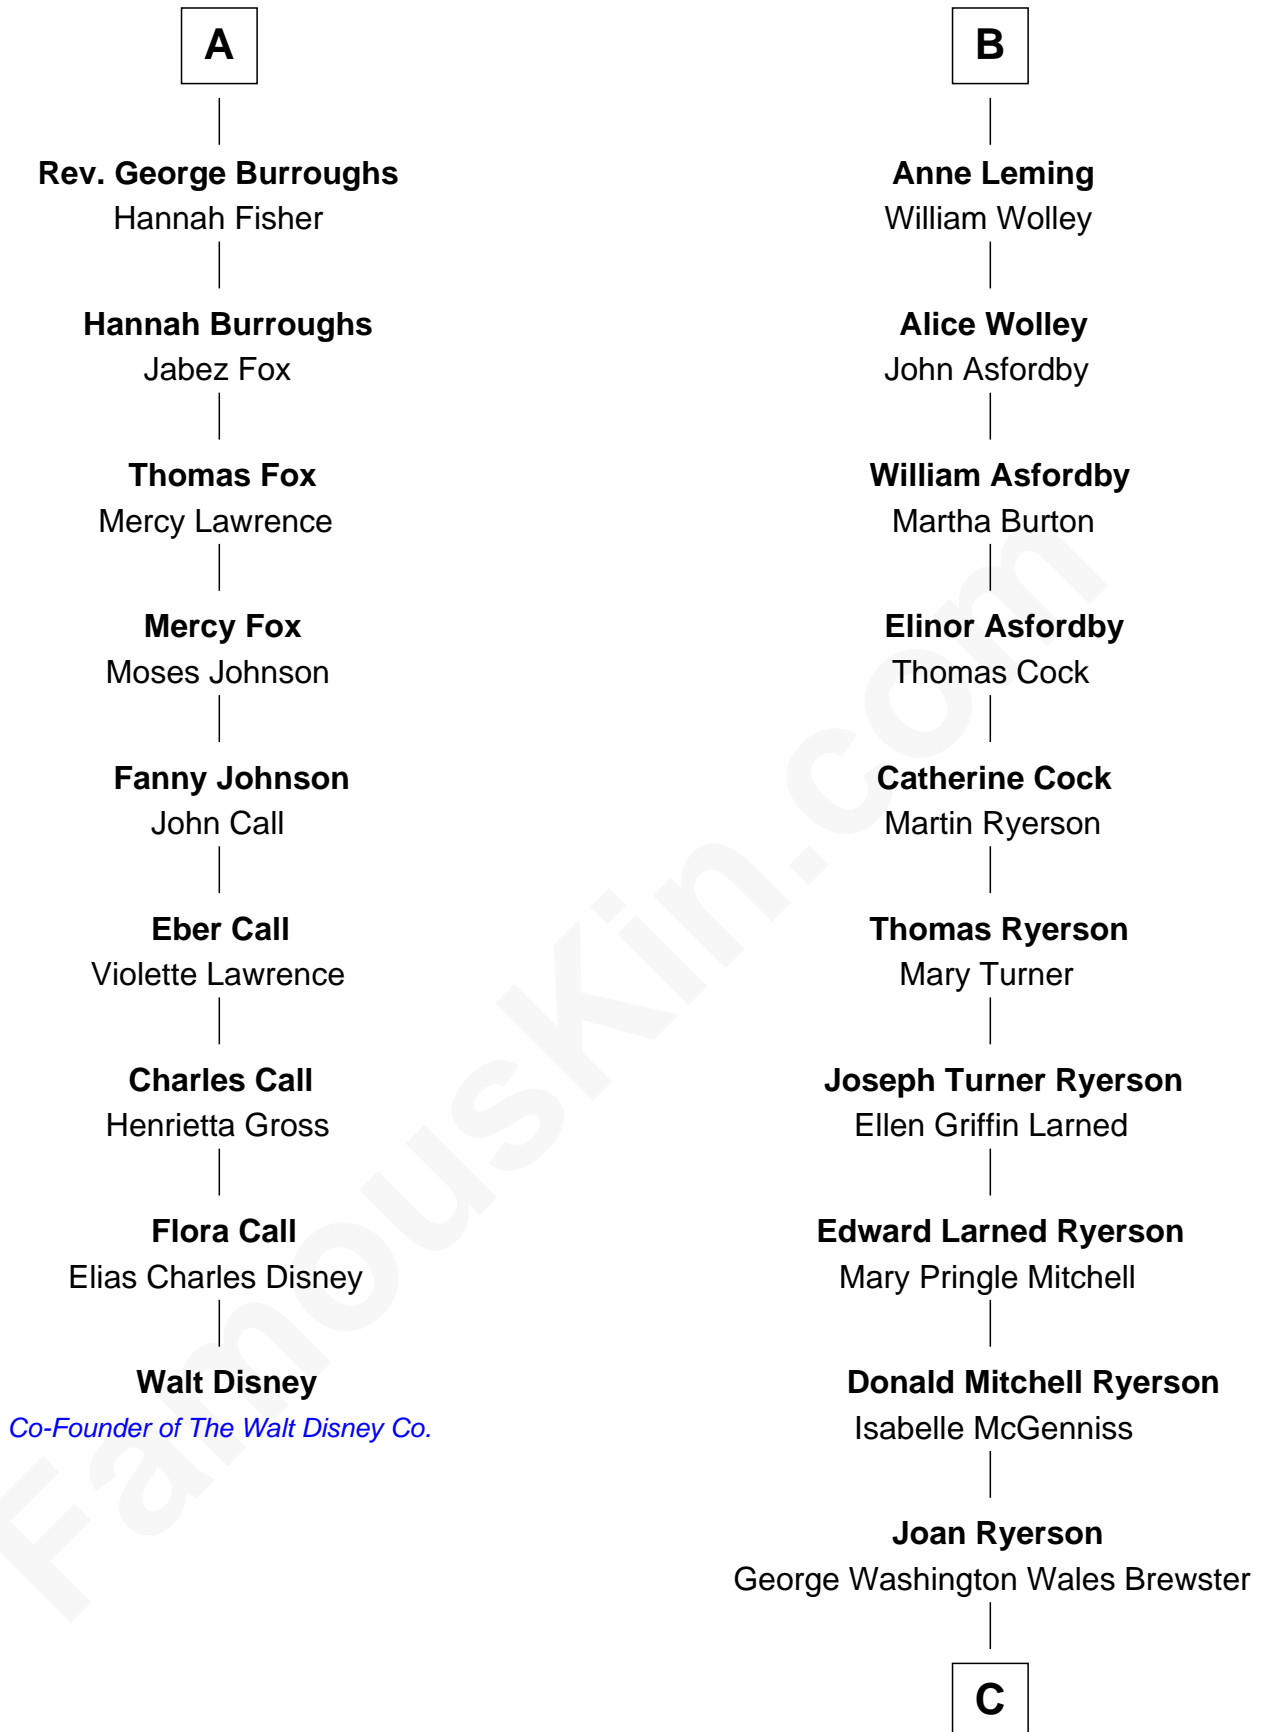

FamousKin.com

Relationship Chart of

Walt Disney

Co-Founder of The Walt Disney Company

15th cousin 3 times removed of

Paget Brewster
TV Actress

Sir Roger Wentworth
Margery Despencer

C

Galen Brewster
Hathaway Tew

Paget Brewster
TV Actress

FamousKin.com