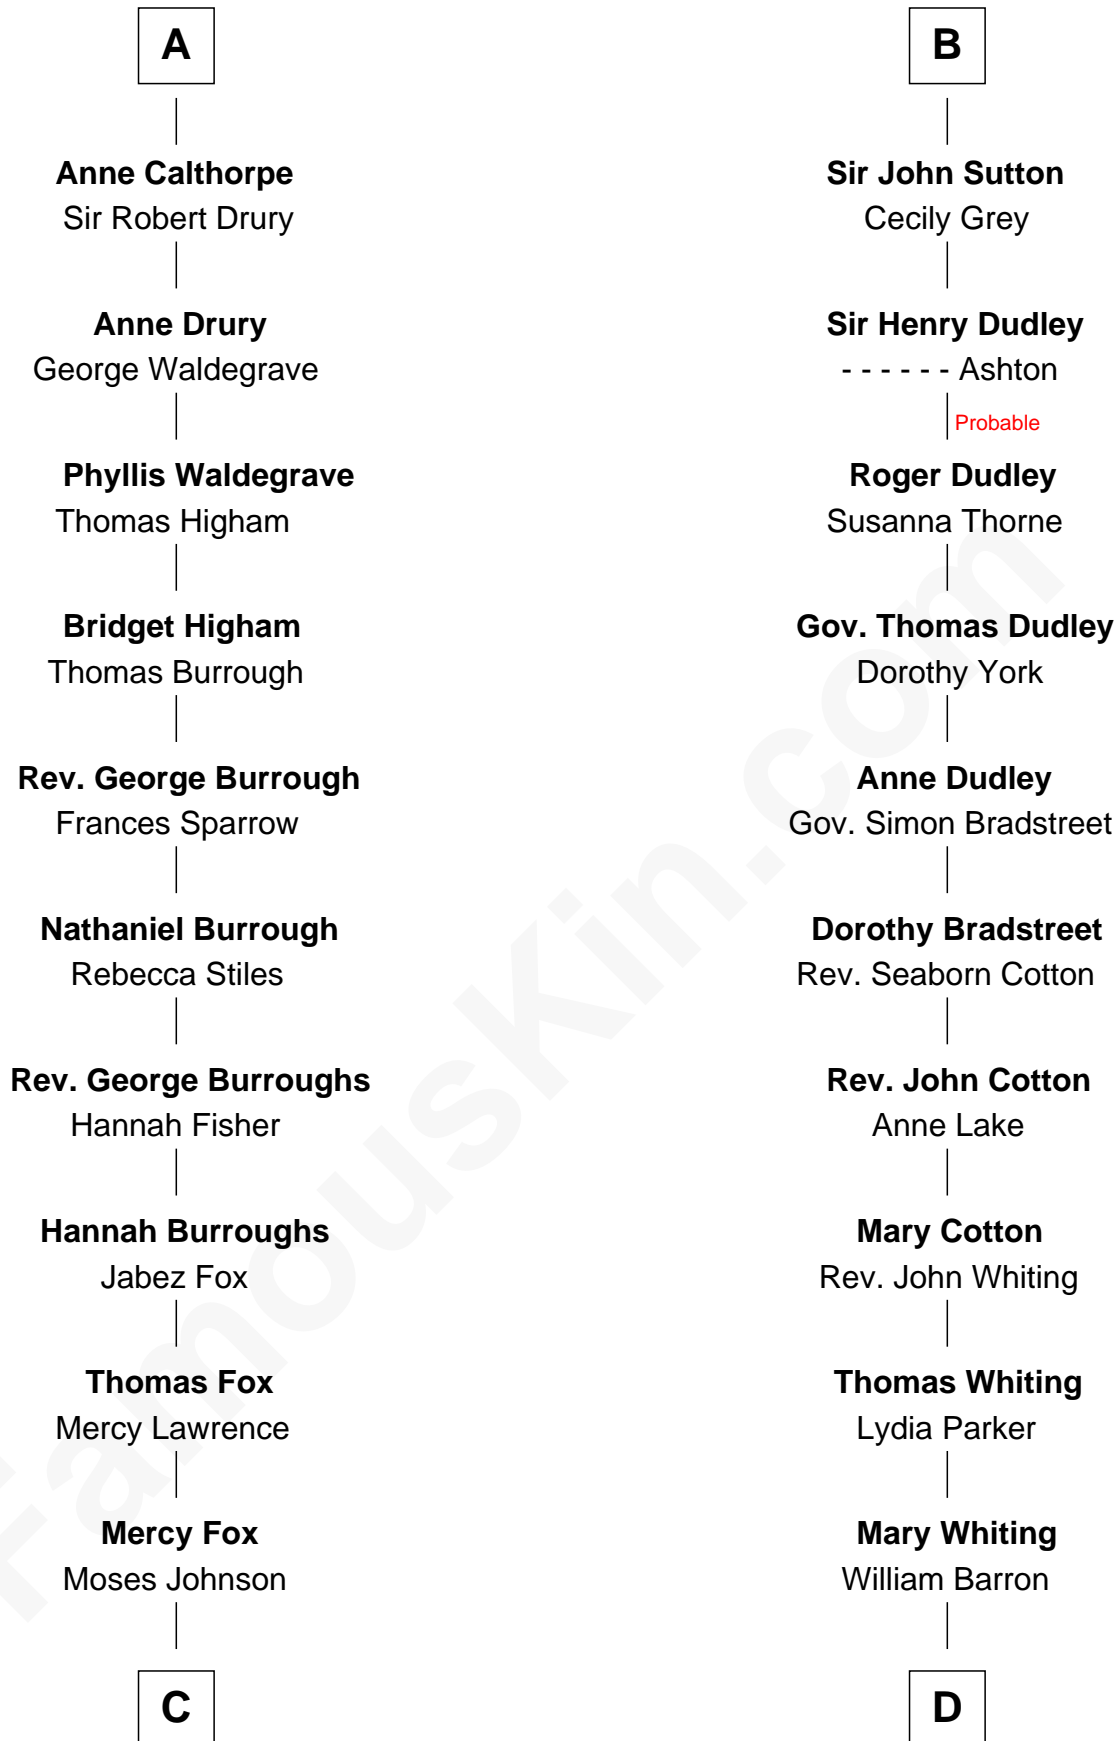

FamousKin.com

Relationship Chart of

Walt Disney

Co-Founder of The Walt Disney Company

20th cousin 1 time removed of

James Sherman

27th U.S. Vice-President

C

Fanny Johnson

John Call

Eber Call

Violette Lawrence

Charles Call

Henrietta Gross

Flora Call

Elias Charles Disney