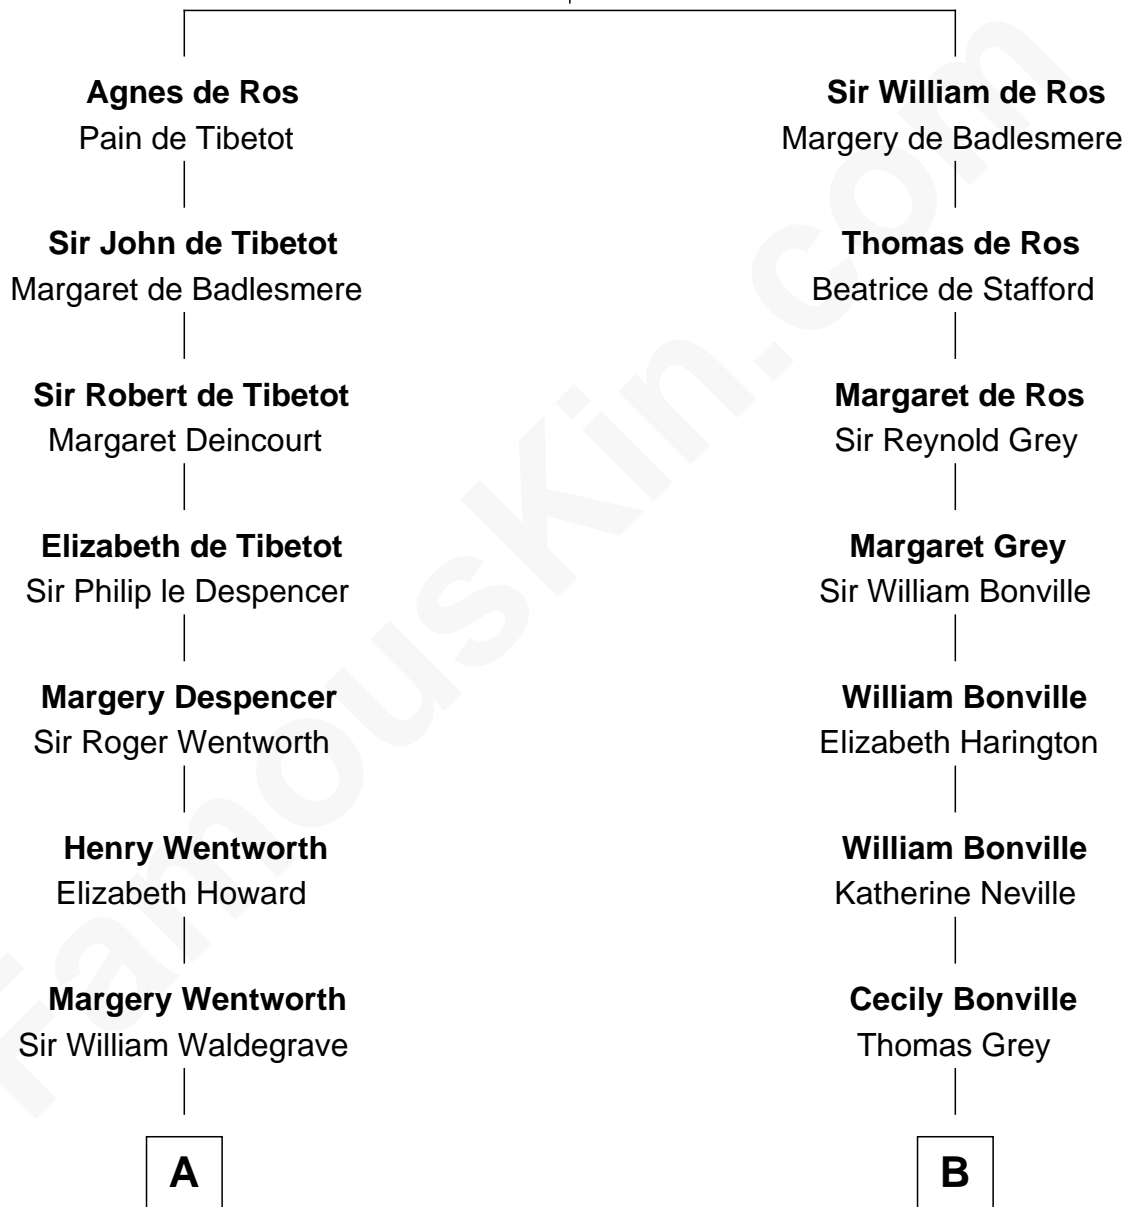

FamousKin.com Relationship Chart of

Walt Disney

Co-Founder of The Walt Disney Company

20th cousin of

James Sherman

27th U.S. Vice-President

William de Ros
Maude de Vaux

C

Eber Call

Violette Lawrence

Charles Call

Henrietta Gross

Flora Call

Elias Charles Disney

Walt Disney

Co-Founder of The Walt Disney Co.

D

Mary Augusta Barron

Stalham Williams

Frances Lucretia Williams

Richard Winslow Sherman

Mary Frances Sherman

Richard Updike Sherman

James Sherman

27th U.S. Vice-President

FamousKin.com