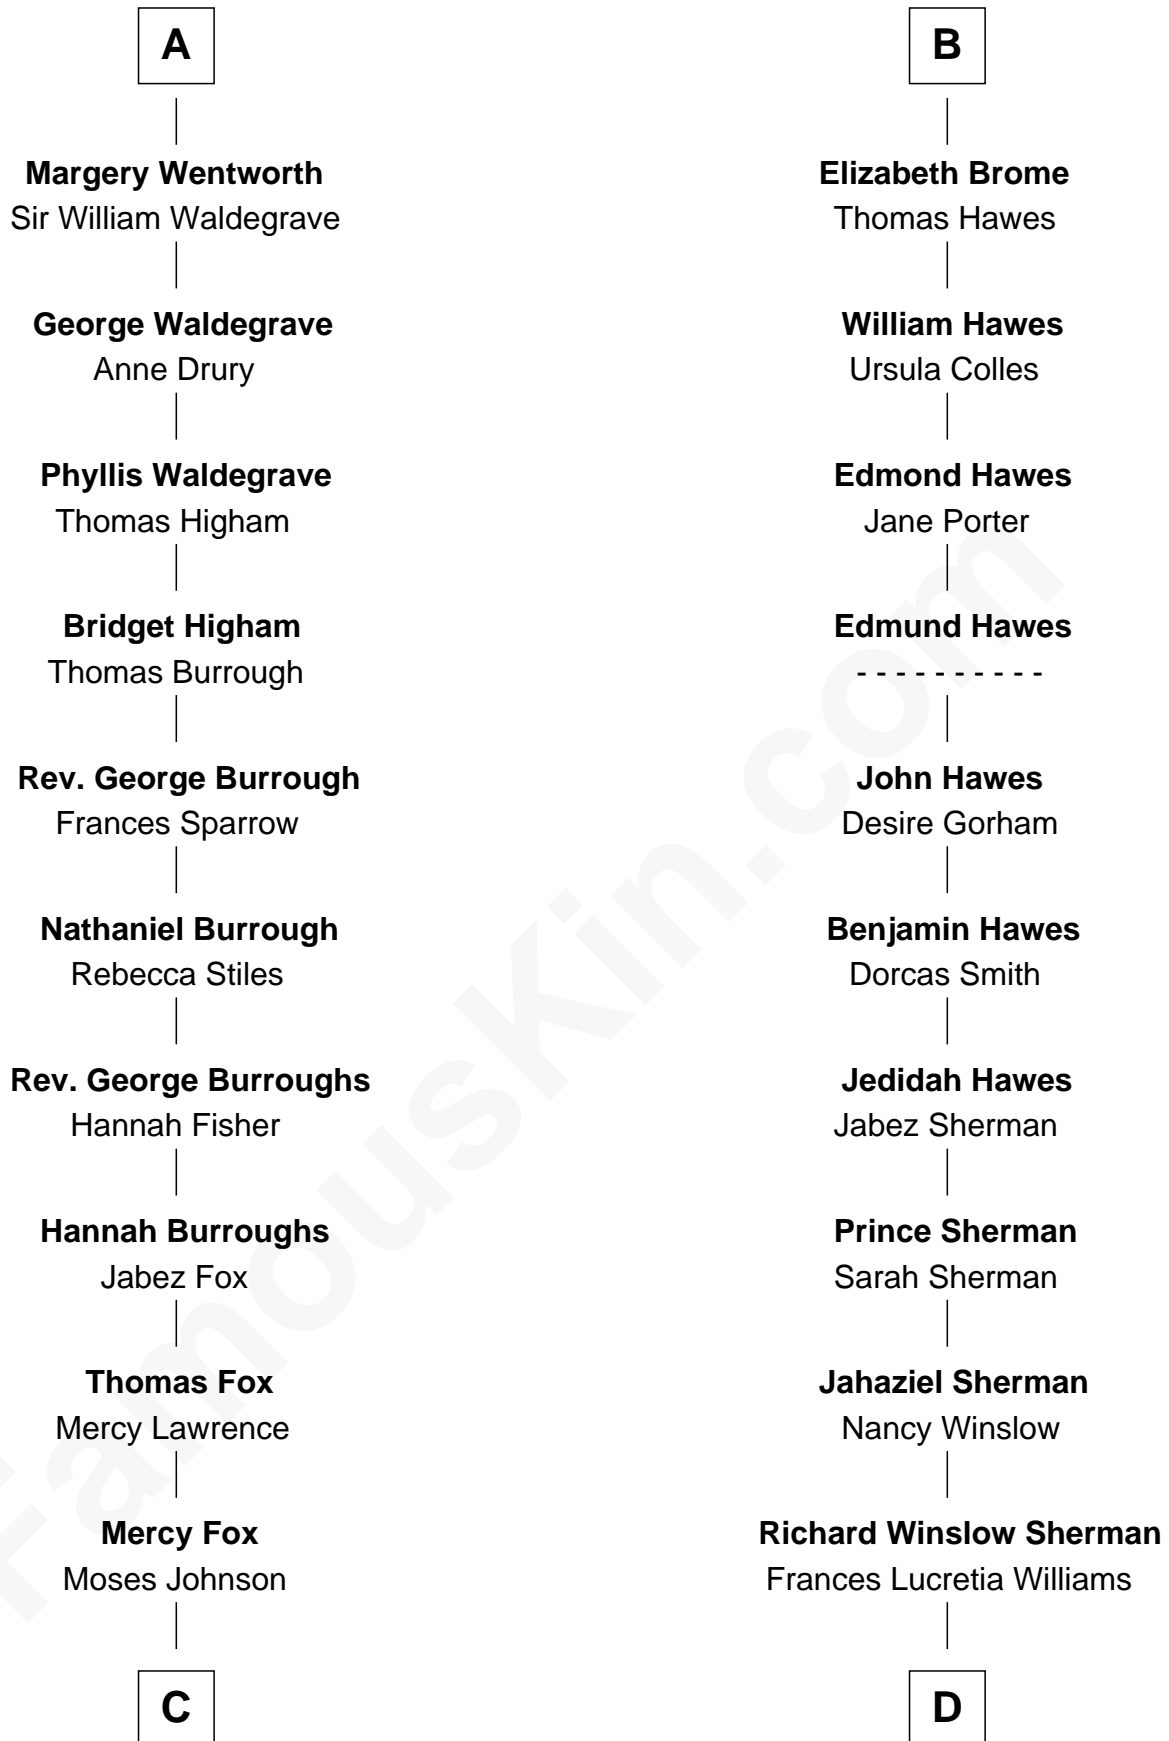

## Relationship Chart of

### Walt Disney

*Co-Founder of The Walt Disney Company*

**18th cousin 3 times removed of**

**James Sherman**

*27th U.S. Vice-President*

**Sir Robert de Ros**

Isabel de Aubeney

**C**

**Fanny Johnson**

John Call

**Eber Call**

Violette Lawrence

**Charles Call**

Henrietta Gross

**Flora Call**

Elias Charles Disney