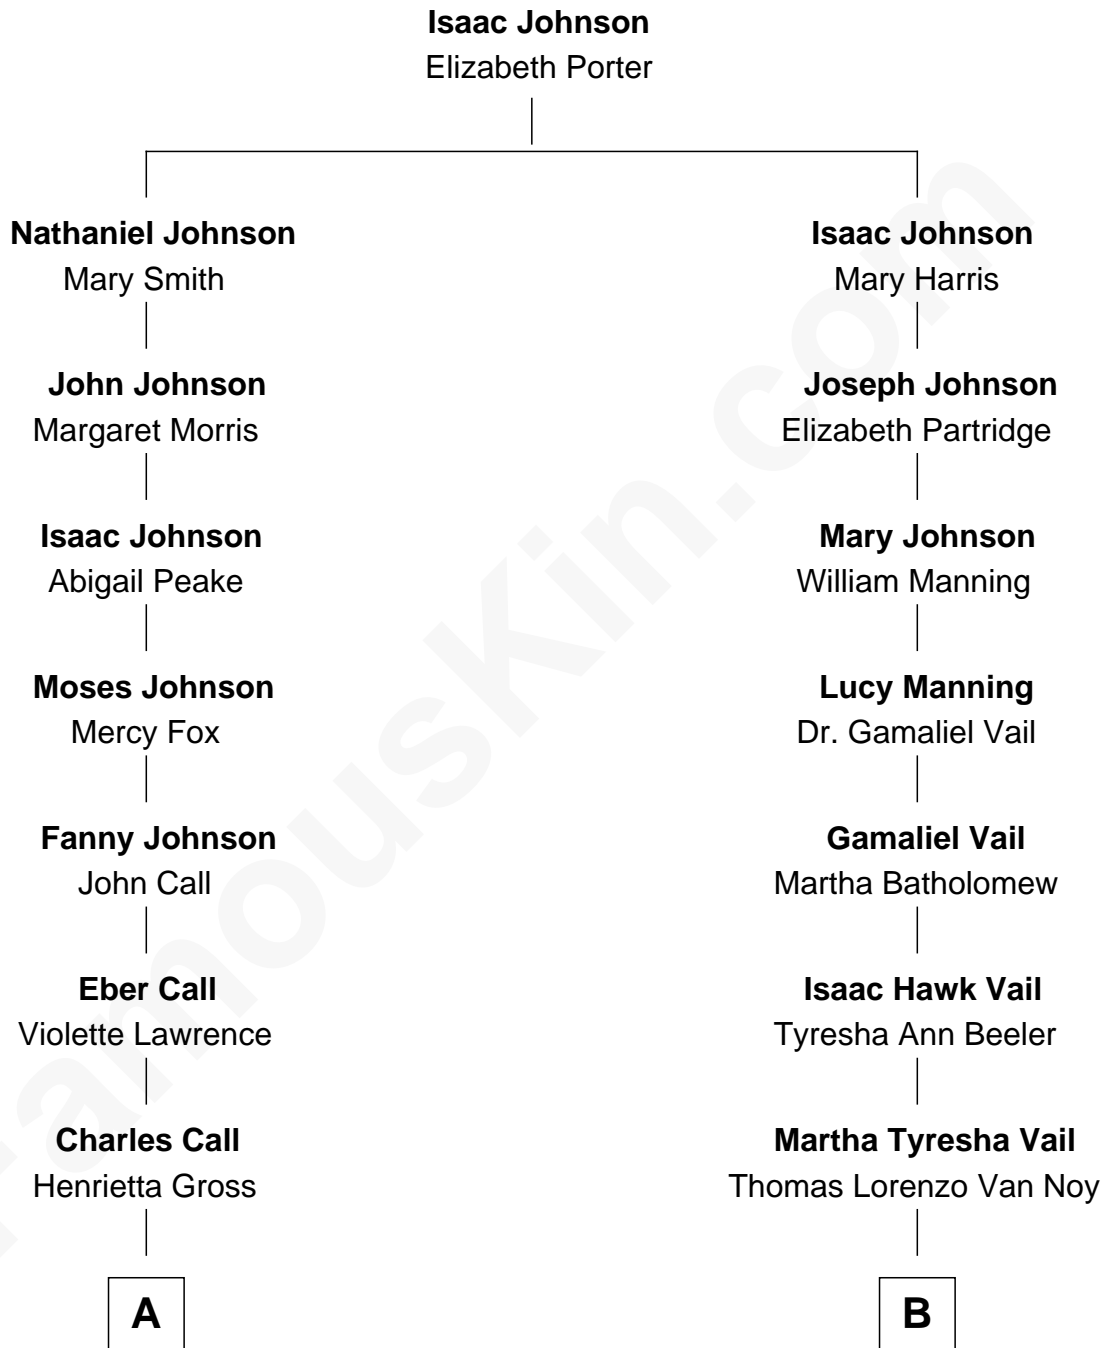

FamousKin.com

Relationship Chart of

Walt Disney

Co-Founder of The Walt Disney Company

8th cousin 1 time removed of

Marie Osmond

Singer, Actress and Doll Designer

A

Flora Call

Elias Charles Disney

Walt Disney

Co-Founder of The Walt Disney Co.

B

Agnes LaVerna Van Noy

Rulon Osmond

George Virl Osmond