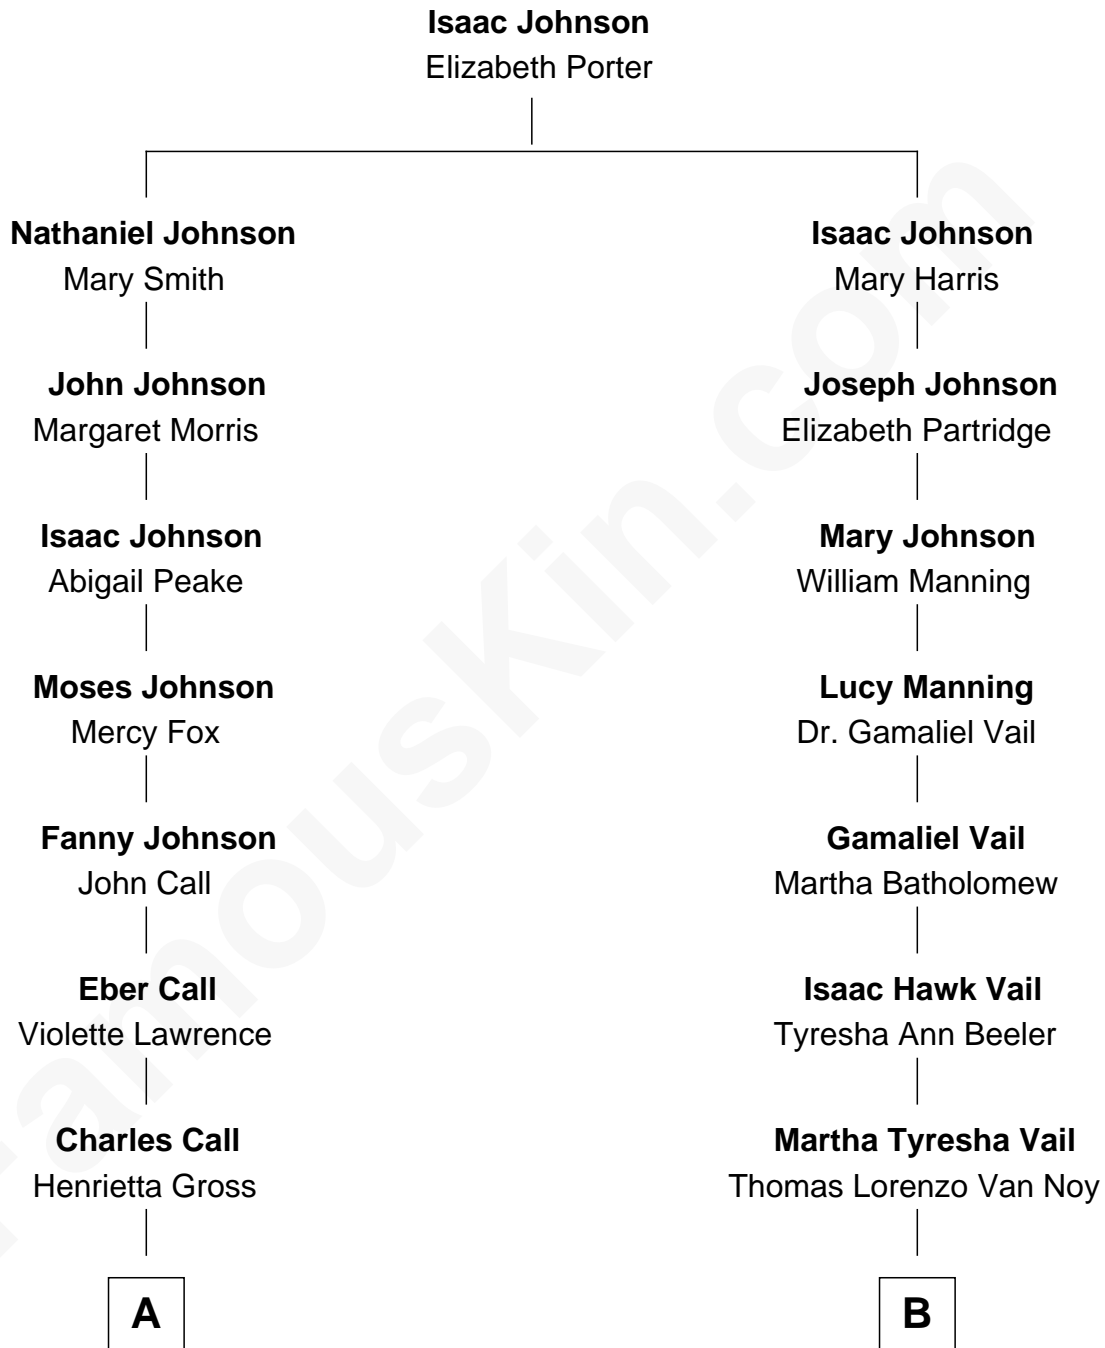

FamousKin.com

Relationship Chart of

Walt Disney

Co-Founder of The Walt Disney Company

8th cousin 1 time removed of

Donny Osmond

Singer, Actor and Dancer

A

Flora Call

Elias Charles Disney

Walt Disney

Co-Founder of The Walt Disney Co.

B

Agnes LaVerna Van Noy

Rulon Osmond

George Virl Osmond