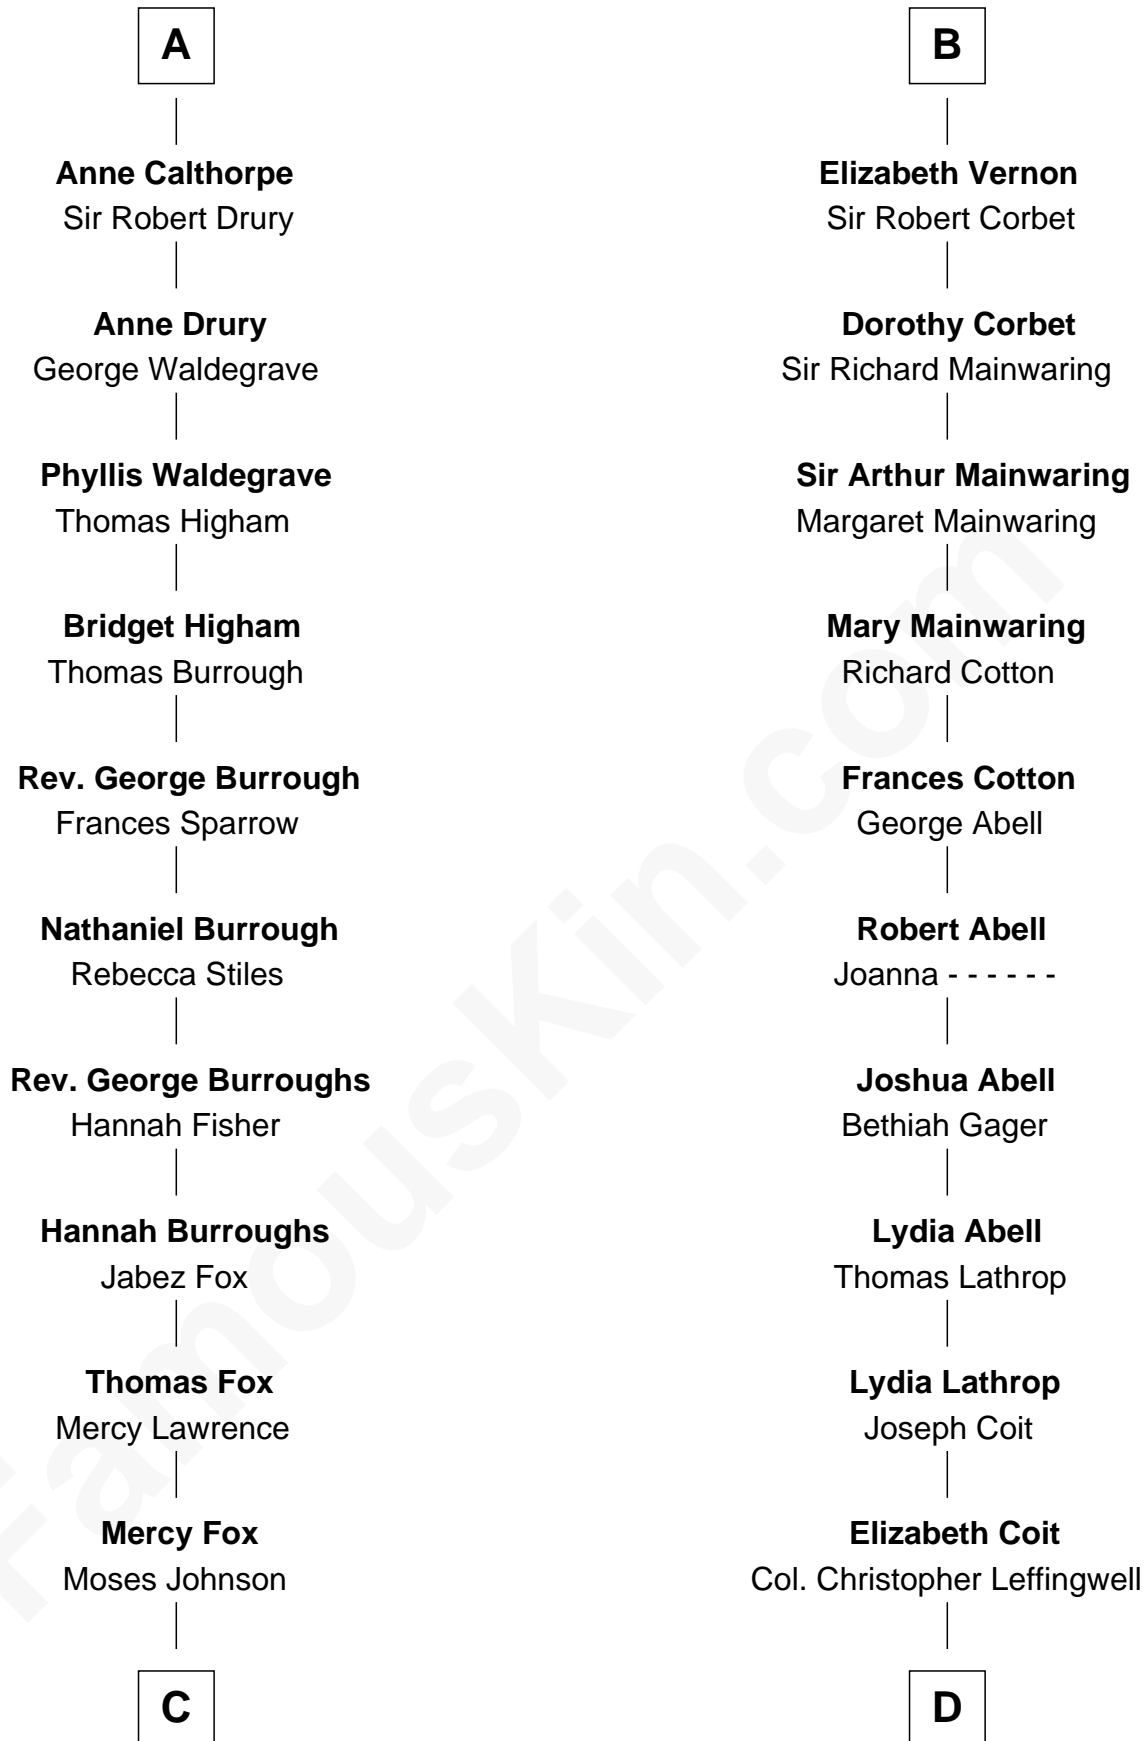

FamousKin.com Relationship Chart of

Walt Disney

Co-Founder of The Walt Disney Company

21st cousin of

Allen Dulles

5th Director of the C.I.A.

King Edward I
Eleanor of Castile

Joan of Acre
Sir Gilbert de Clare

A

Elizabeth Plantagenet
Humphrey de Bohun

Eleanor de Bohun
Sir James le Boteler

James le Boteler
Elizabeth Darcy

James Butler
Anne de Welles

James Butler
Joan Beauchamp

Elizabeth Butler
John Talbot

Ann Talbot
Sir Henry Vernon

B

C

Fanny Johnson

John Call

Eber Call

Violette Lawrence

Charles Call

Henrietta Gross