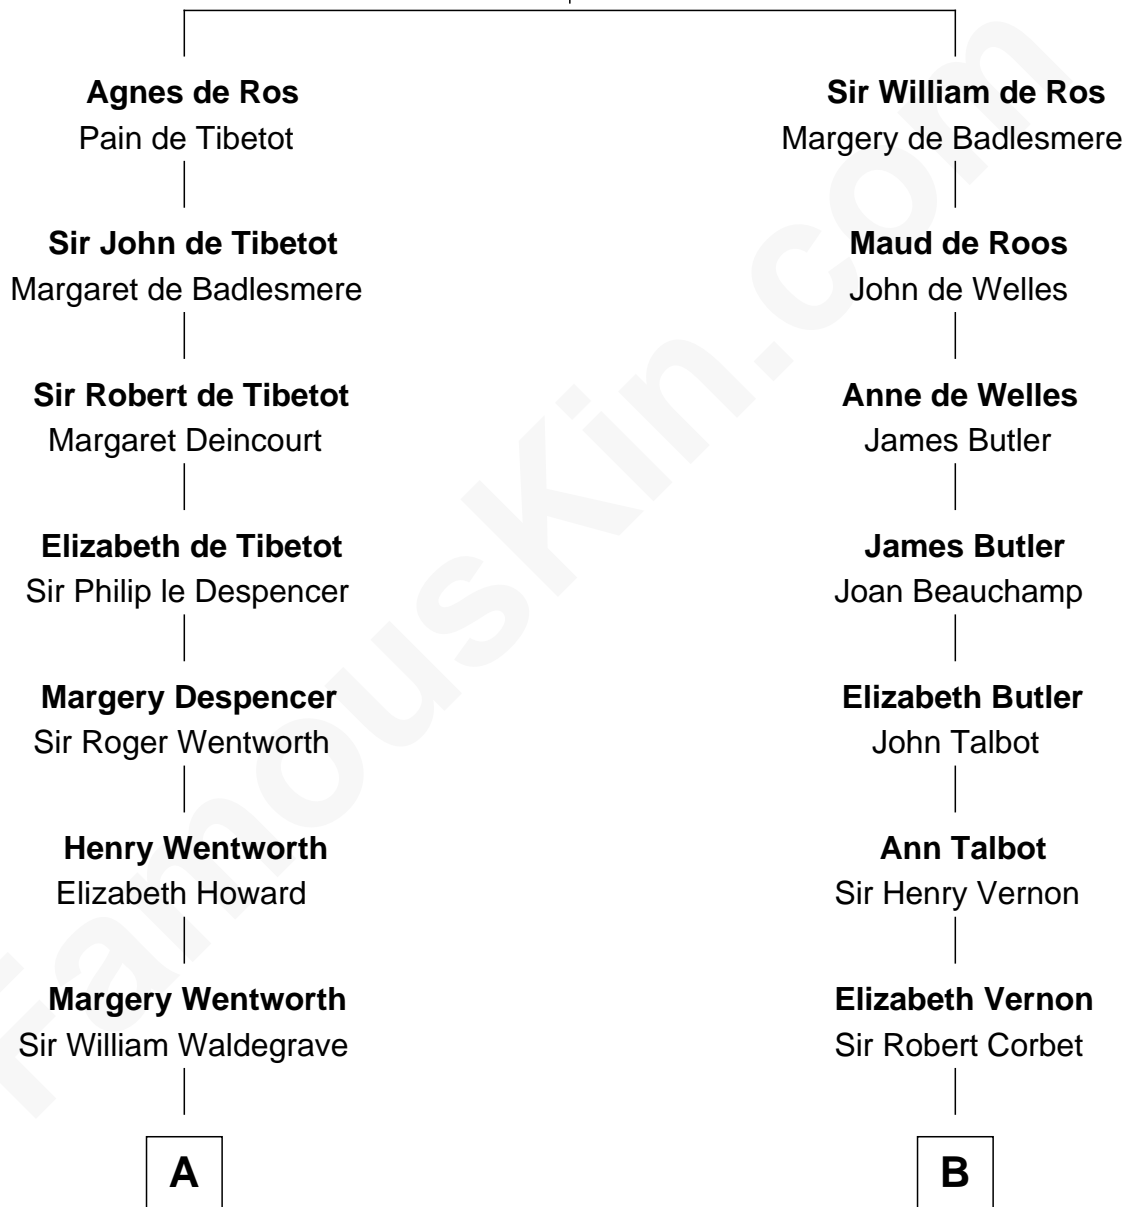

FamousKin.com Relationship Chart of

Walt Disney

Co-Founder of The Walt Disney Company

20th cousin of

Allen Dulles

5th Director of the C.I.A.

William de Ros
Maude de Vaux

C

Eber Call

Violette Lawrence

Charles Call

Henrietta Gross

Flora Call

Elias Charles Disney

Walt Disney

Co-Founder of The Walt Disney Co.