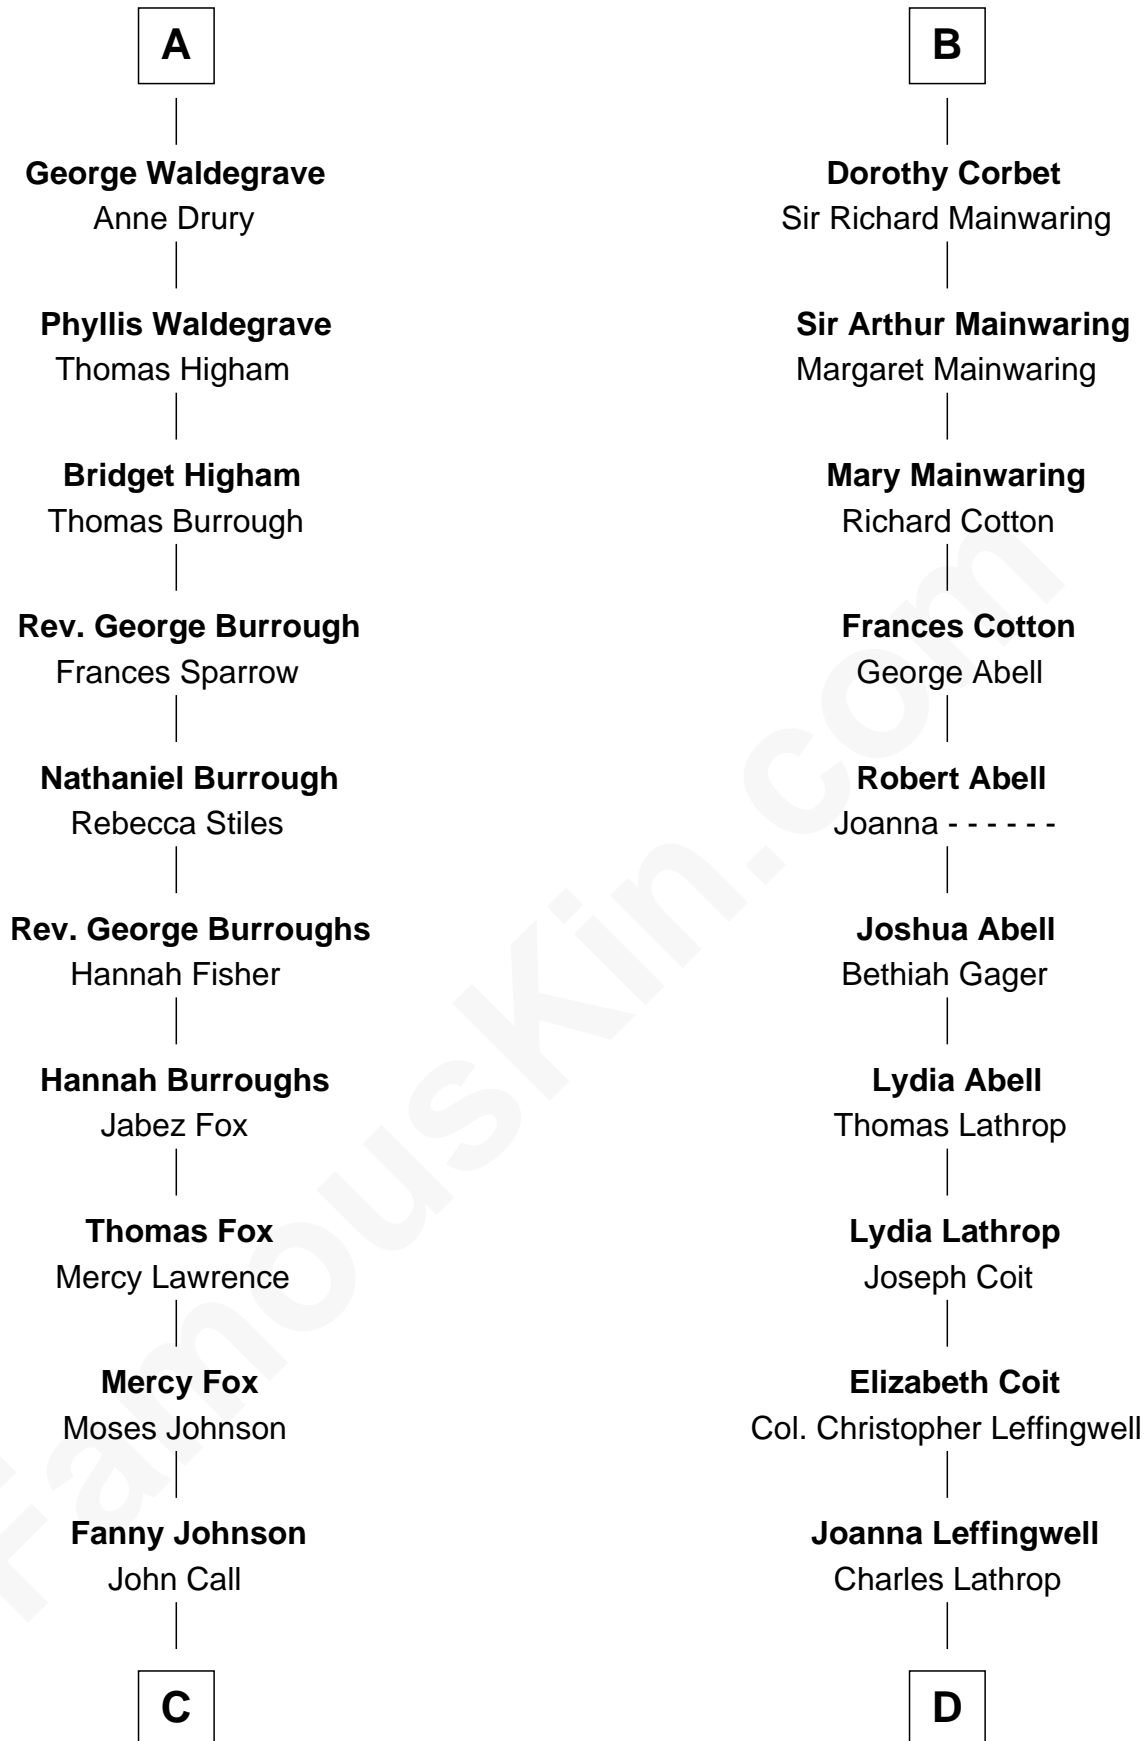

FamousKin.com Relationship Chart of

Walt Disney

Co-Founder of The Walt Disney Company

20th cousin of

Allen Dulles

5th Director of the C.I.A.

William de Ros
Maude de Vaux

C

Eber Call

Violette Lawrence

Charles Call

Henrietta Gross

Flora Call

Elias Charles Disney

Walt Disney

Co-Founder of The Walt Disney Co.

D

Harriet Wadsworth Lathrop

Rev. Miron Winslow

Harriet Lathrop Winslow

Rev. John Welsh Dulles

Allen Macy Dulles

Edith Foster

Allen Dulles