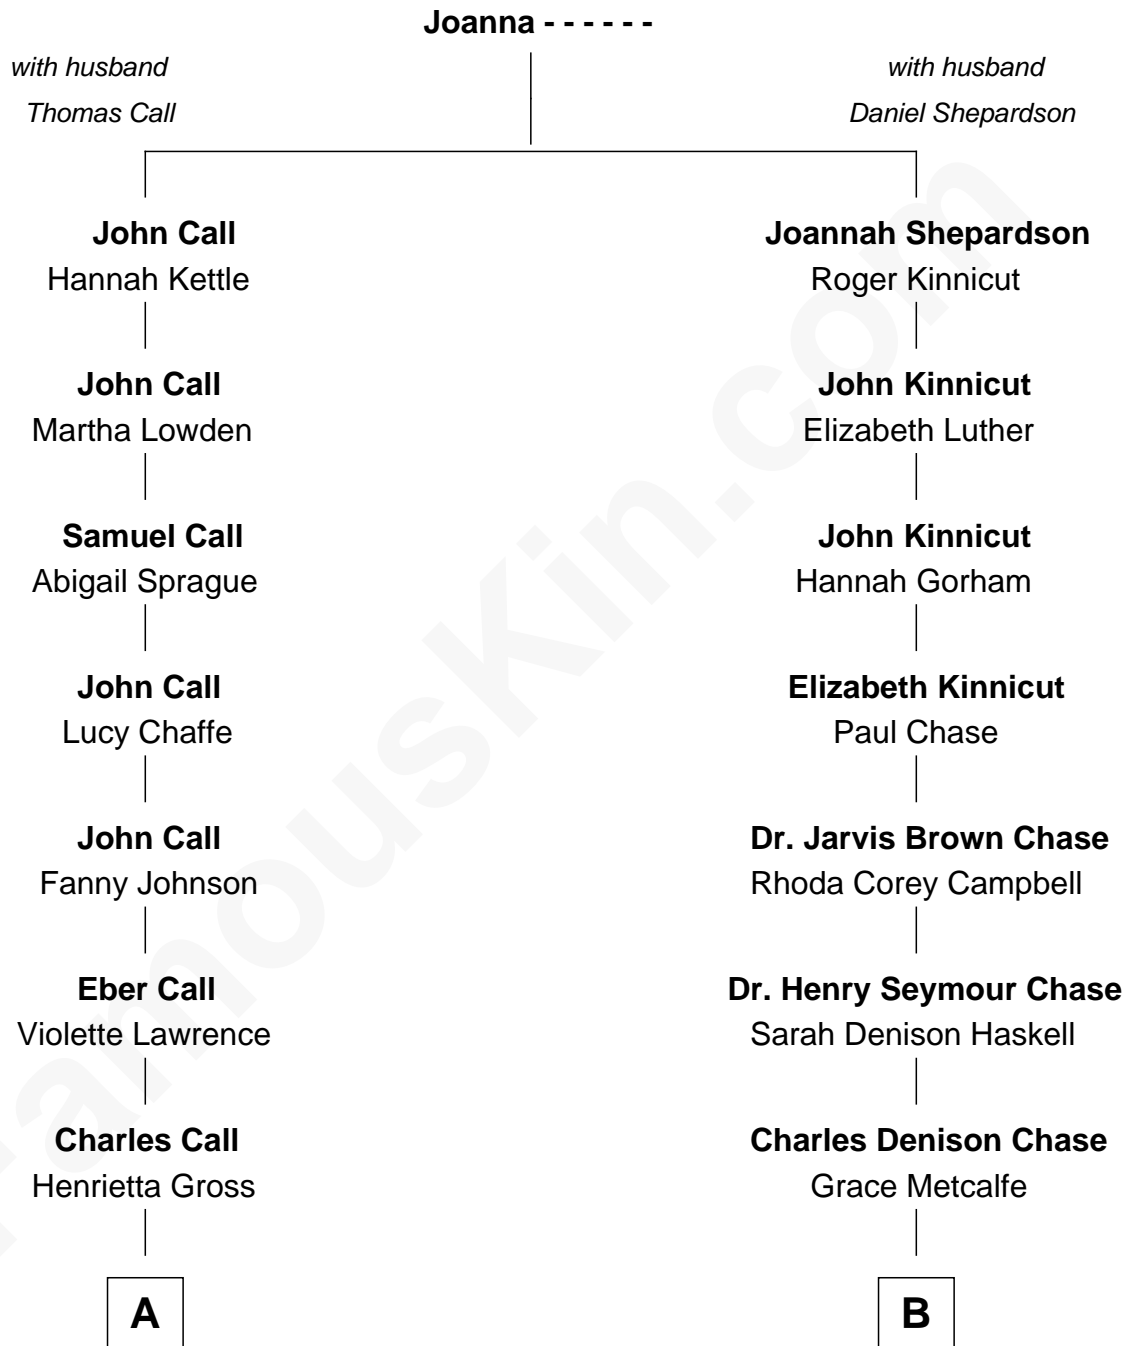

FamousKin.com

Relationship Chart of

Walt Disney

Co-Founder of The Walt Disney Company

8th cousin 1 time removed of

Chevy Chase

Comedian, Actor and Writer

A

Flora Call

Elias Charles Disney

Walt Disney

Co-Founder of The Walt Disney Co.

B

Edward Leigh Chase

Mabel Penrose Tinsley

Edward Tinsley Chase