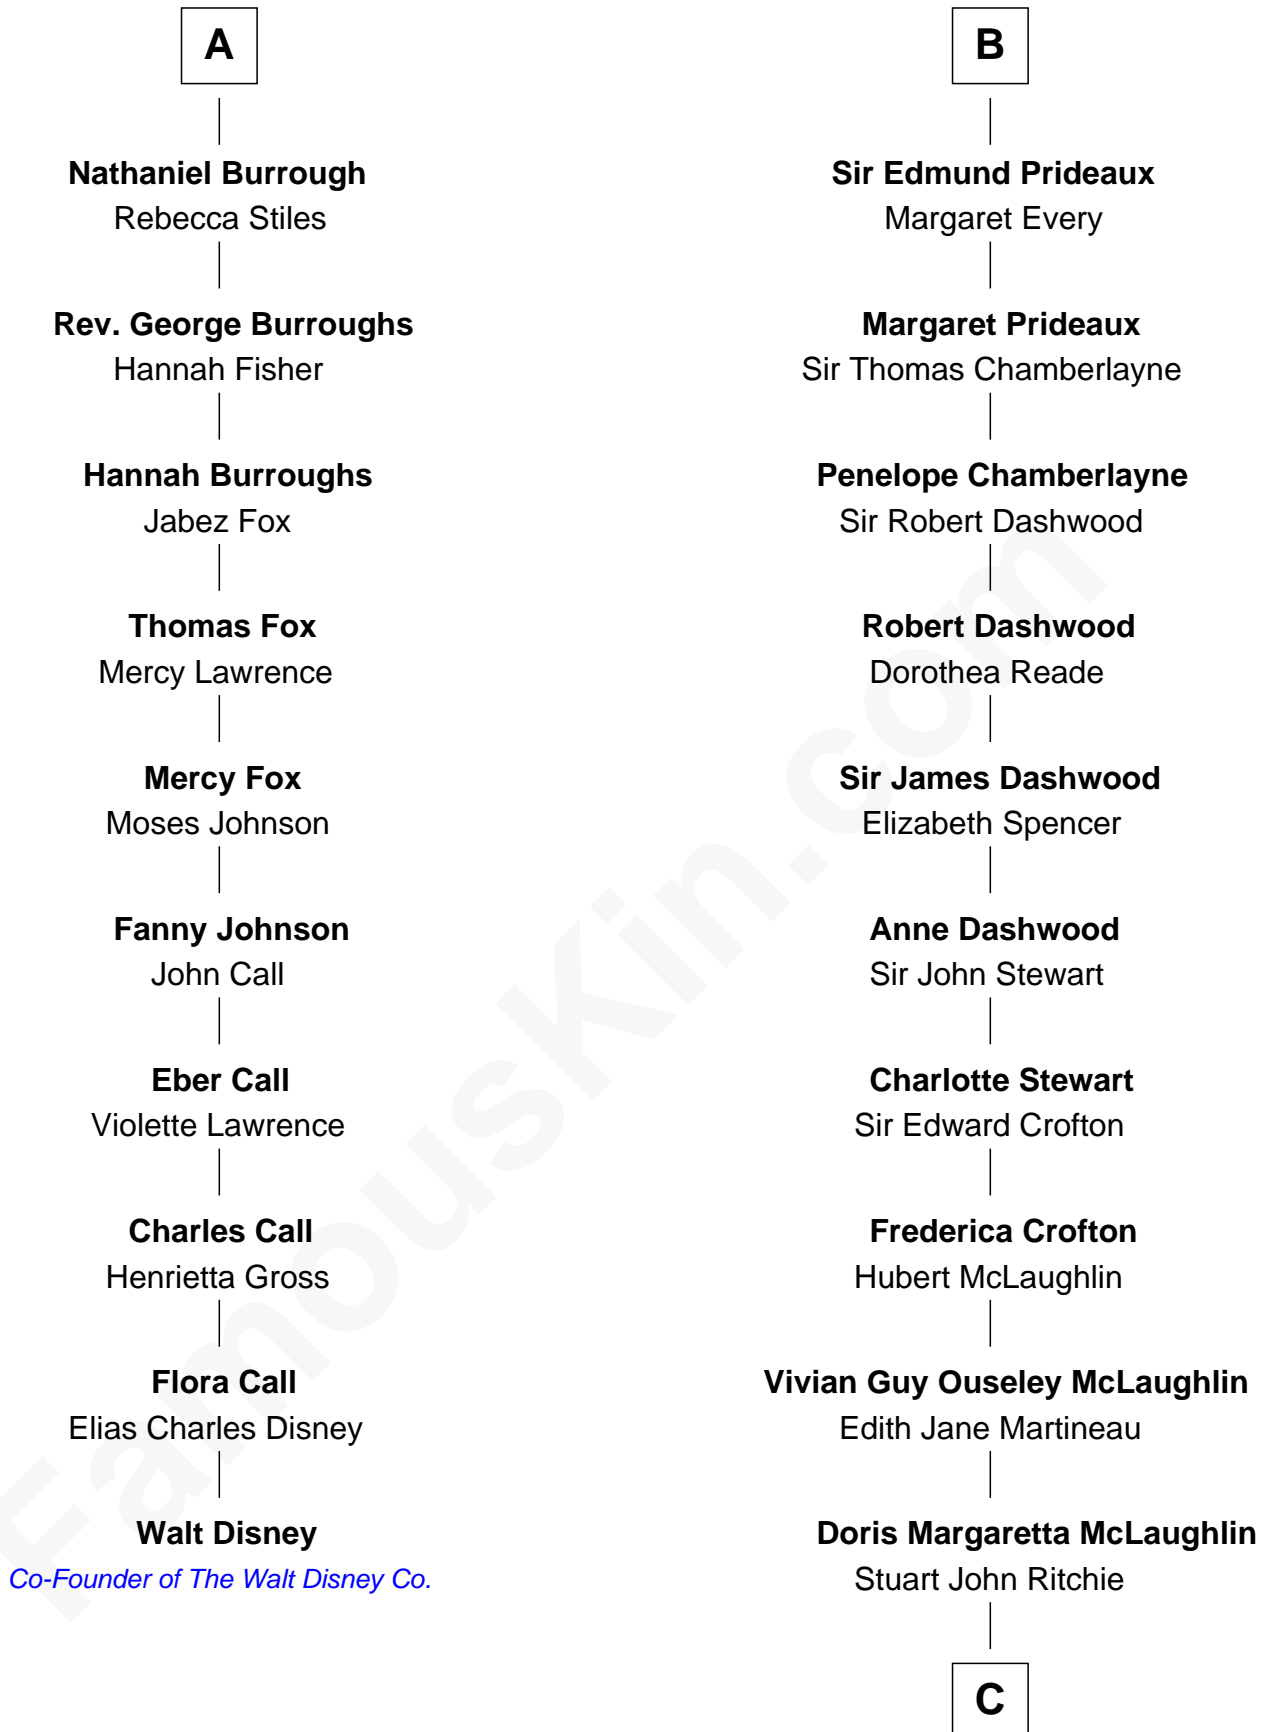

FamousKin.com Relationship Chart of

Walt Disney

Co-Founder of The Walt Disney Company

16th cousin 2 times removed of

Guy Ritchie

British Filmmaker

Sir John Howard

Alice Tendring