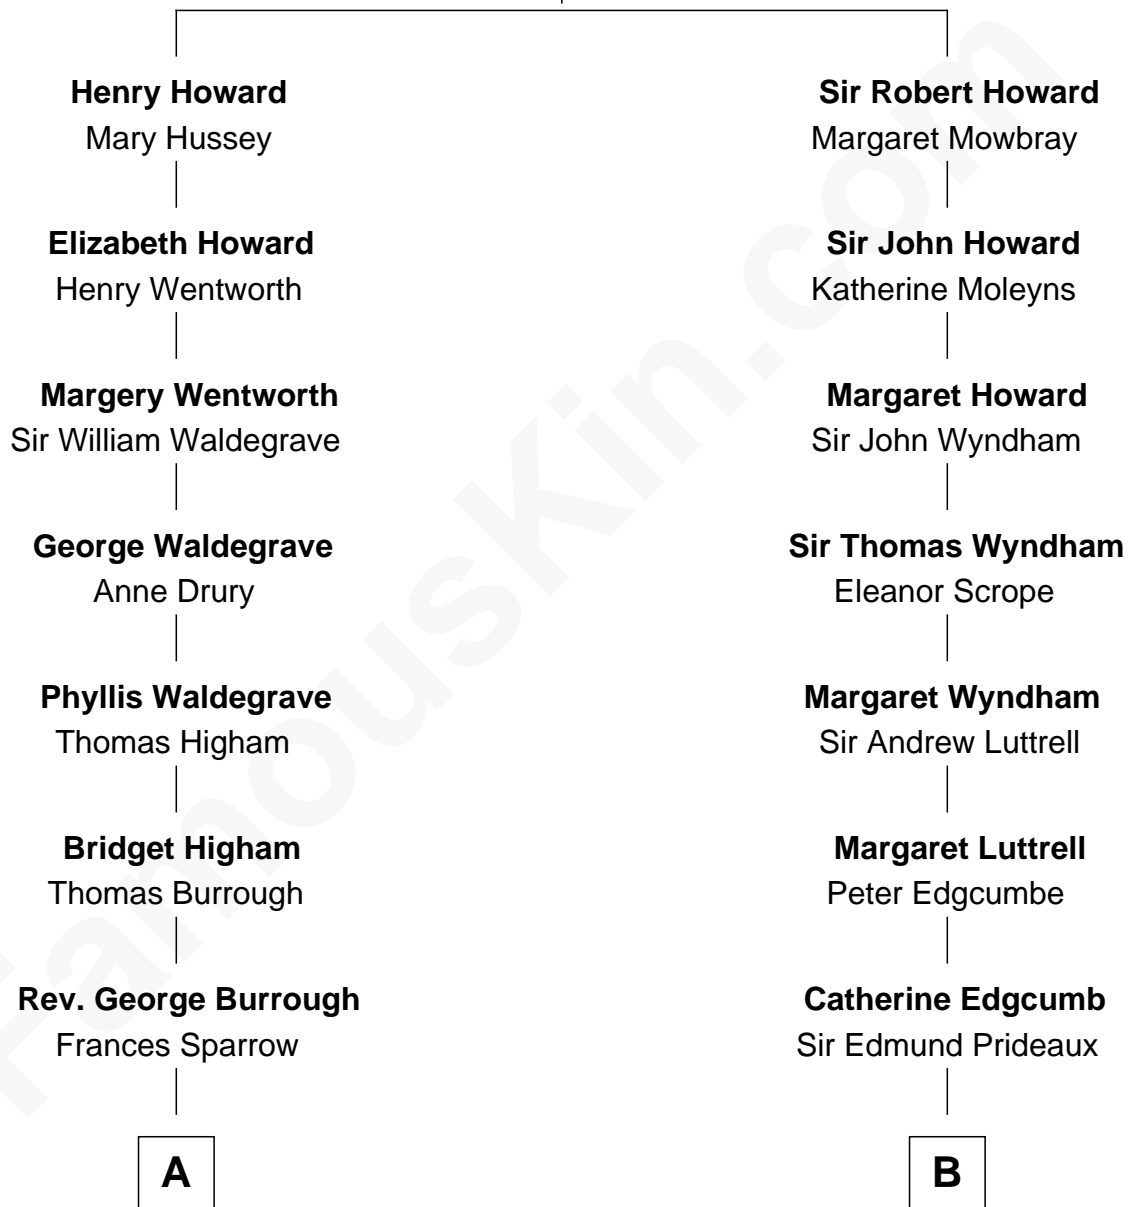

FamousKin.com Relationship Chart of

Walt Disney

Co-Founder of The Walt Disney Company

16th cousin 2 times removed of

Guy Ritchie

British Filmmaker

Sir John Howard

Alice Tendring

C

John Vivian Ritchie
Amber Mary Parkinson

Guy Ritchie
British Filmmaker

FamousKin.com