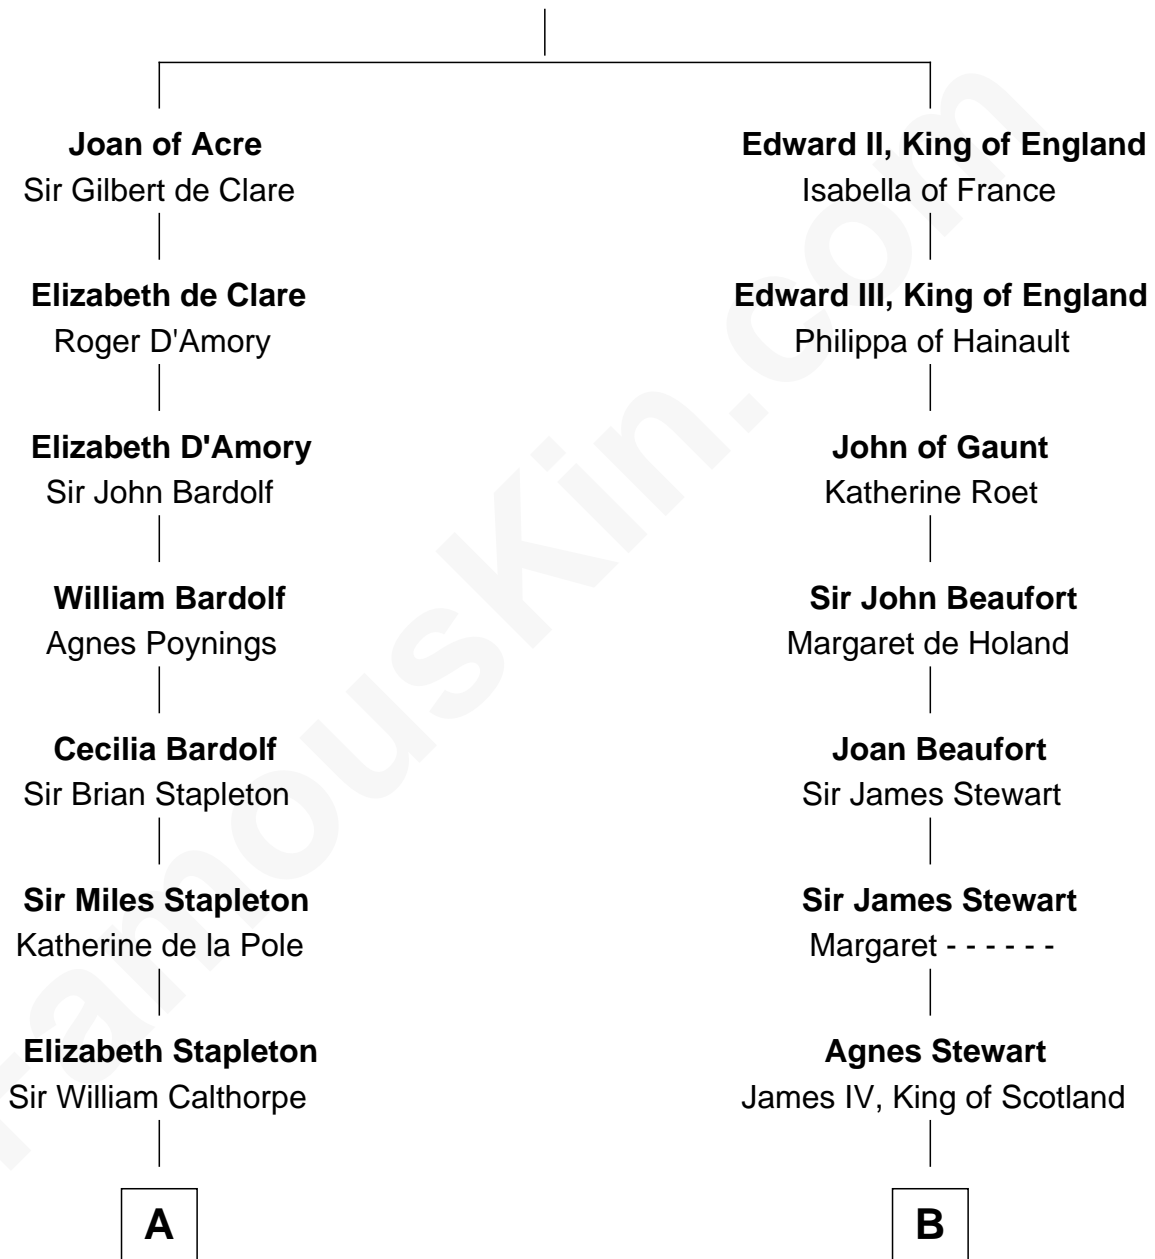

FamousKin.com Relationship Chart of

Walt Disney

Co-Founder of The Walt Disney Company

21st cousin of

Guy Ritchie

British Filmmaker

King Edward I
Eleanor of Castile

C

Fanny Johnson

John Call

Eber Call

Violette Lawrence

Charles Call

Henrietta Gross

Flora Call

Elias Charles Disney