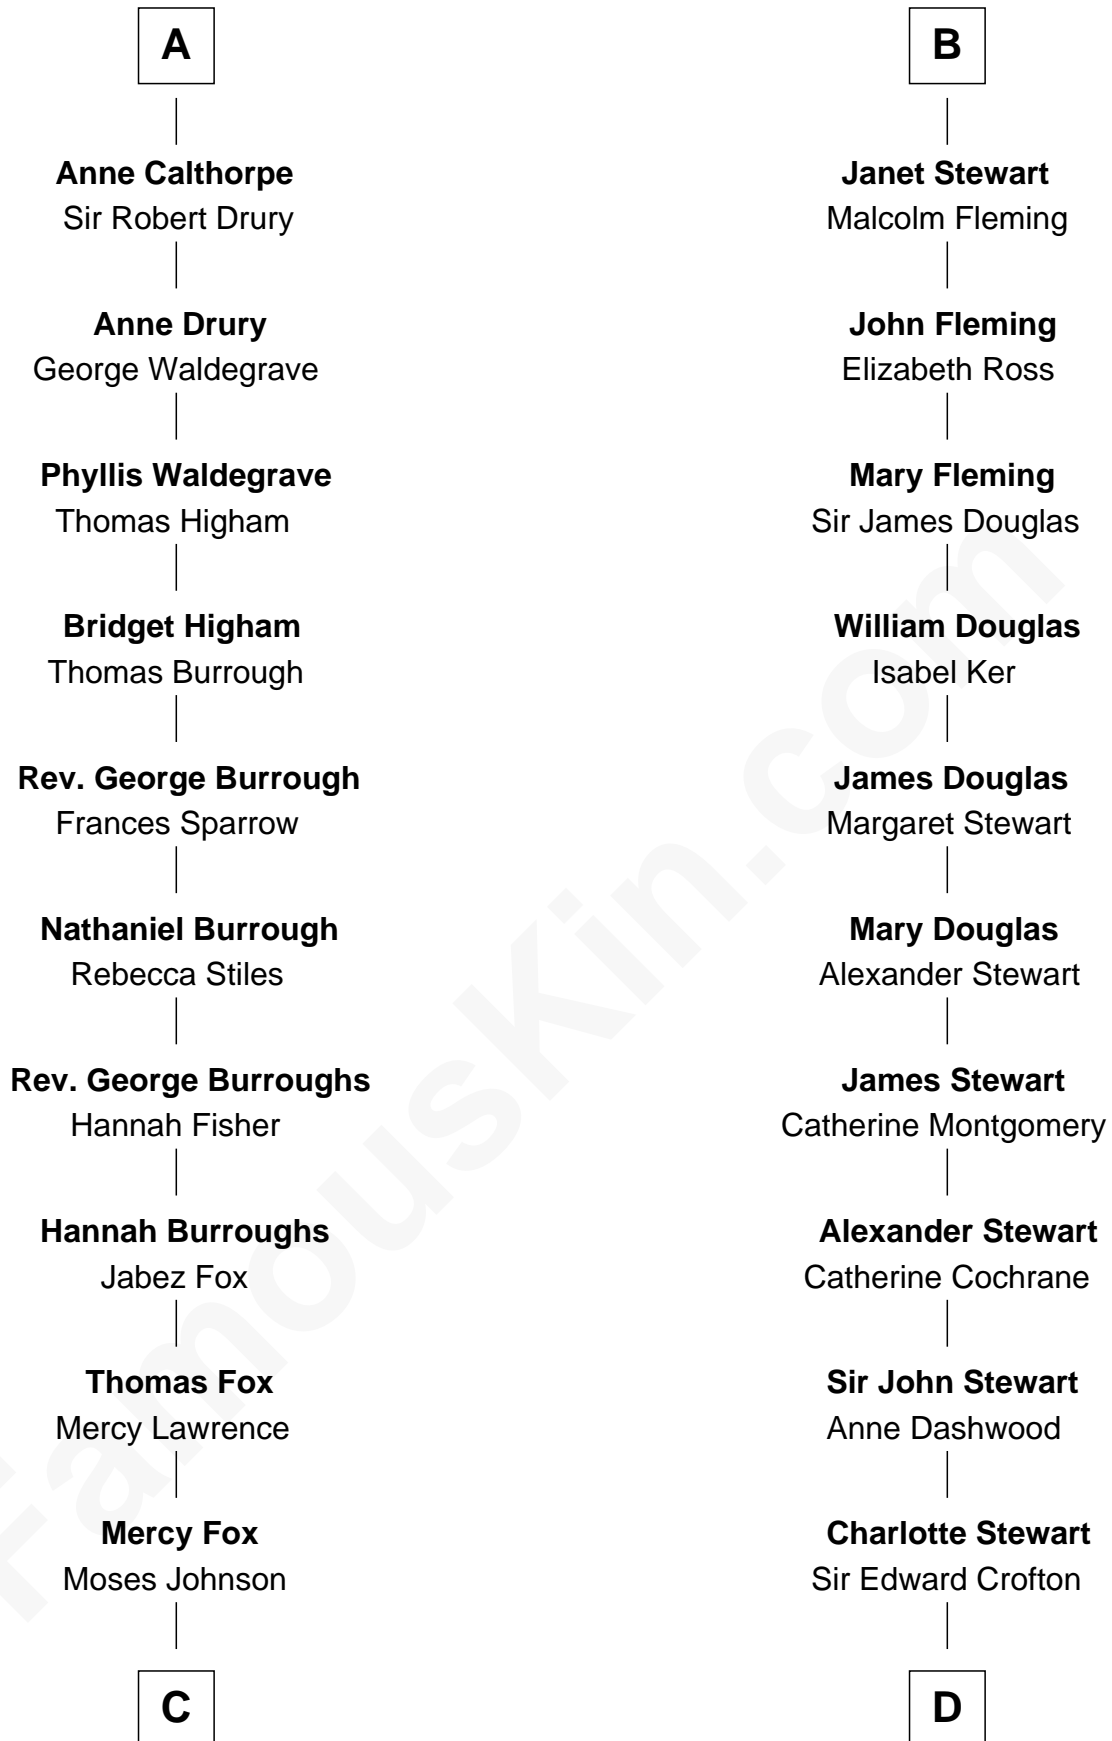

FamousKin.com Relationship Chart of

Walt Disney

Co-Founder of The Walt Disney Company

21st cousin of

Guy Ritchie

British Filmmaker

King Edward I
Eleanor of Castile

C

Fanny Johnson

John Call

Eber Call

Violette Lawrence

Charles Call

Henrietta Gross

Flora Call

Elias Charles Disney