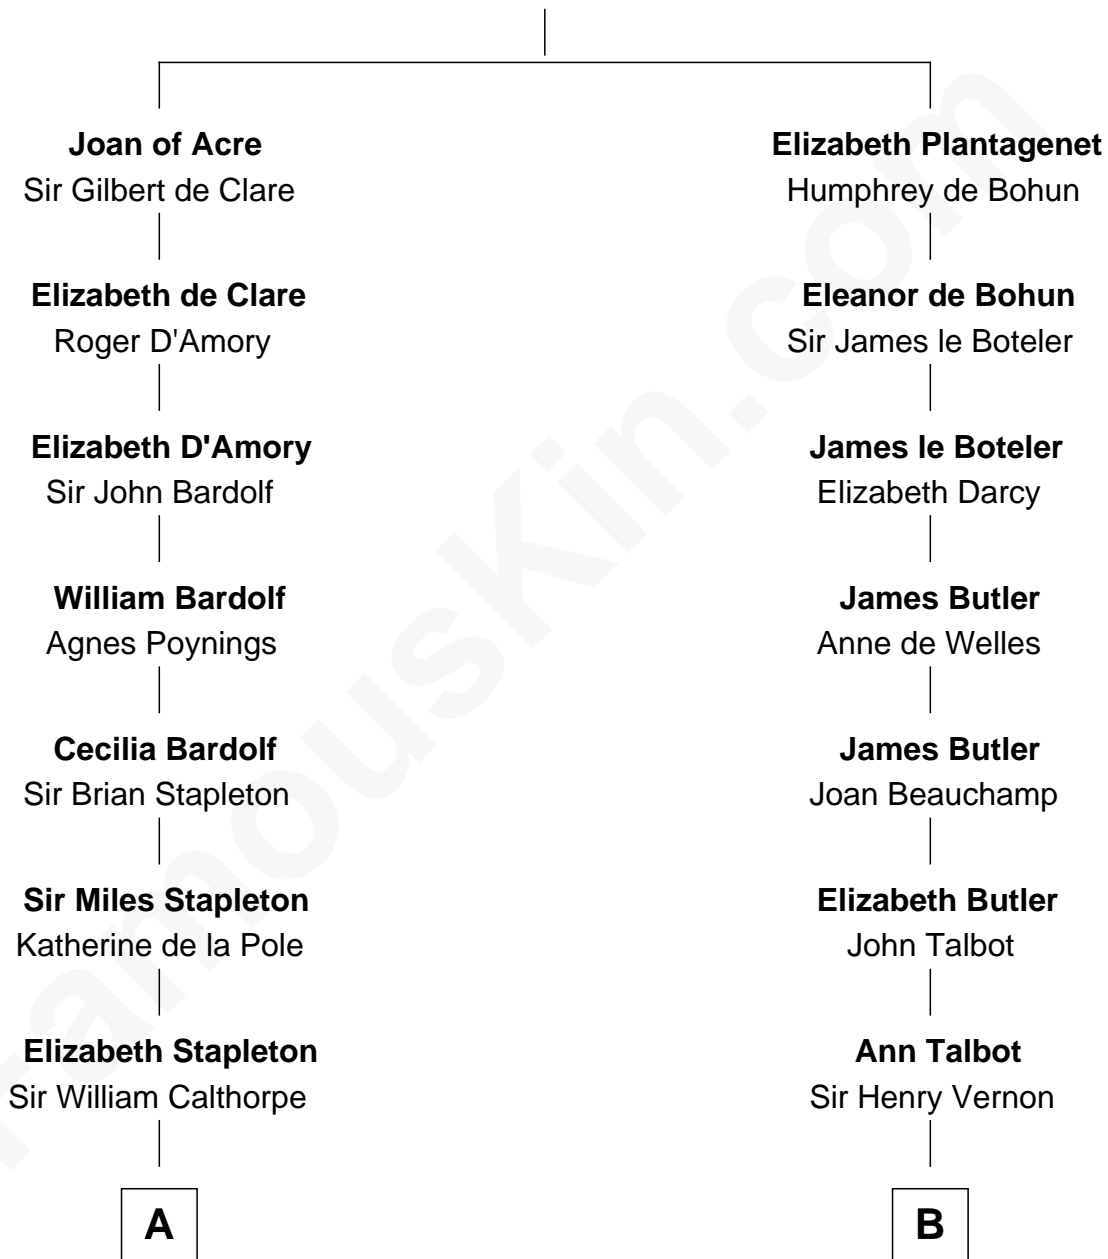

FamousKin.com

Relationship Chart of

Walt Disney

Co-Founder of The Walt Disney Company

19th cousin 2 times removed of

Marjorie Post

Founder of General Foods

King Edward I
Eleanor of Castile

C

Fanny Johnson

John Call

Eber Call

Violette Lawrence

Charles Call

Henrietta Gross

Flora Call