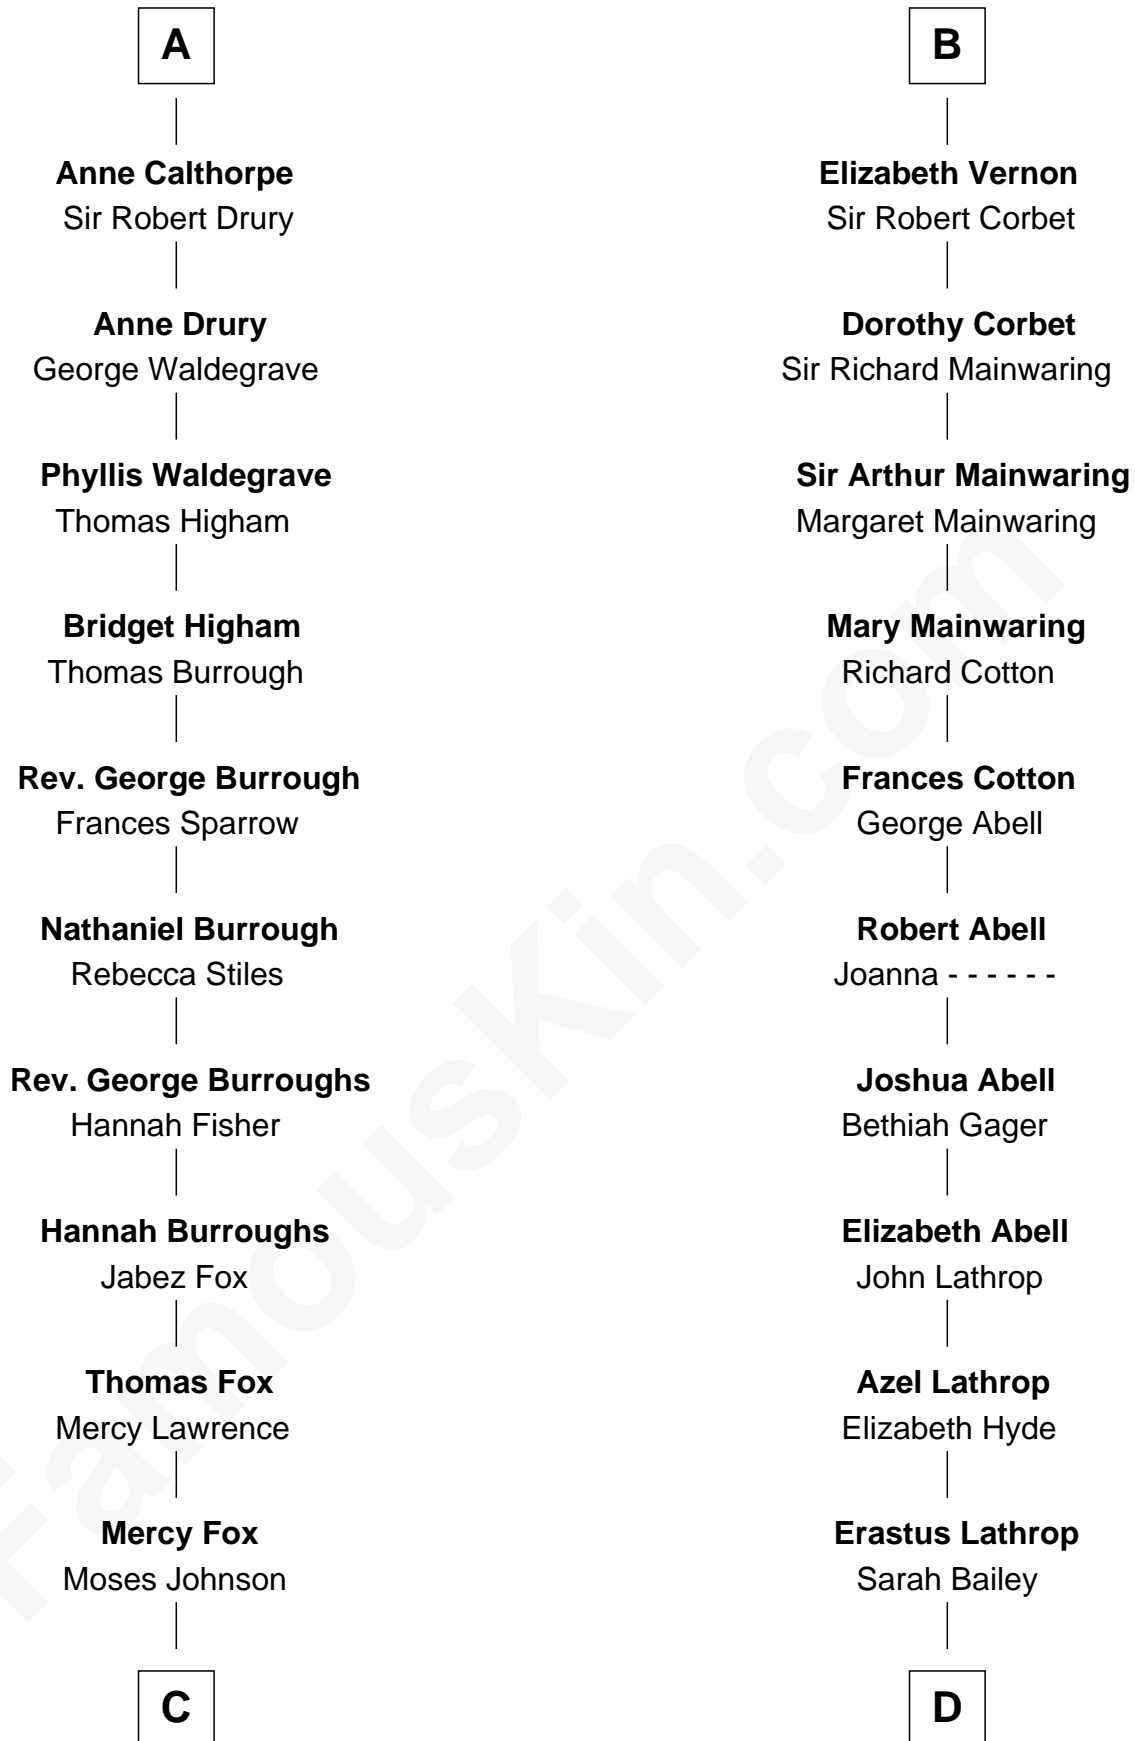

FamousKin.com

Relationship Chart of

Walt Disney

Co-Founder of The Walt Disney Company

19th cousin 2 times removed of

Marjorie Post

Founder of General Foods

King Edward I
Eleanor of Castile

C

Fanny Johnson

John Call

Eber Call

Violette Lawrence

Charles Call

Henrietta Gross

Flora Call