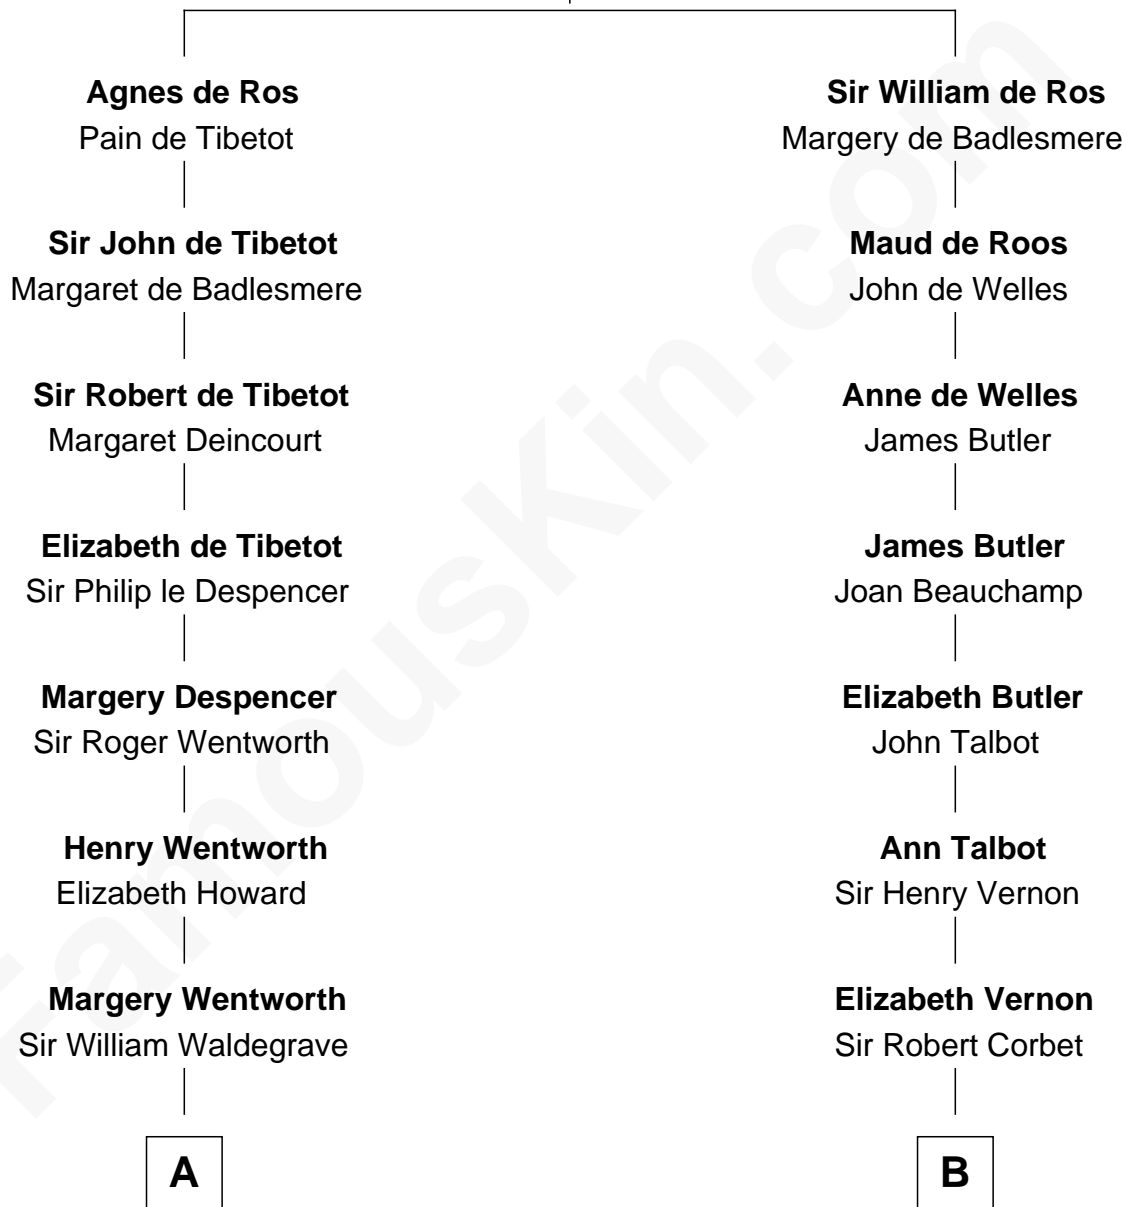

FamousKin.com

Relationship Chart of

Walt Disney

Co-Founder of The Walt Disney Company

18th cousin 2 times removed of

Marjorie Post

Founder of General Foods

William de Ros
Maude de Vaux

C

Eber Call
Violette Lawrence

Charles Call
Henrietta Gross

Flora Call
Elias Charles Disney

Walt Disney
Co-Founder of The Walt Disney Co.

D

Charles William Post
Elle Letitia Merriweather

Marjorie Post
Founder of General Foods