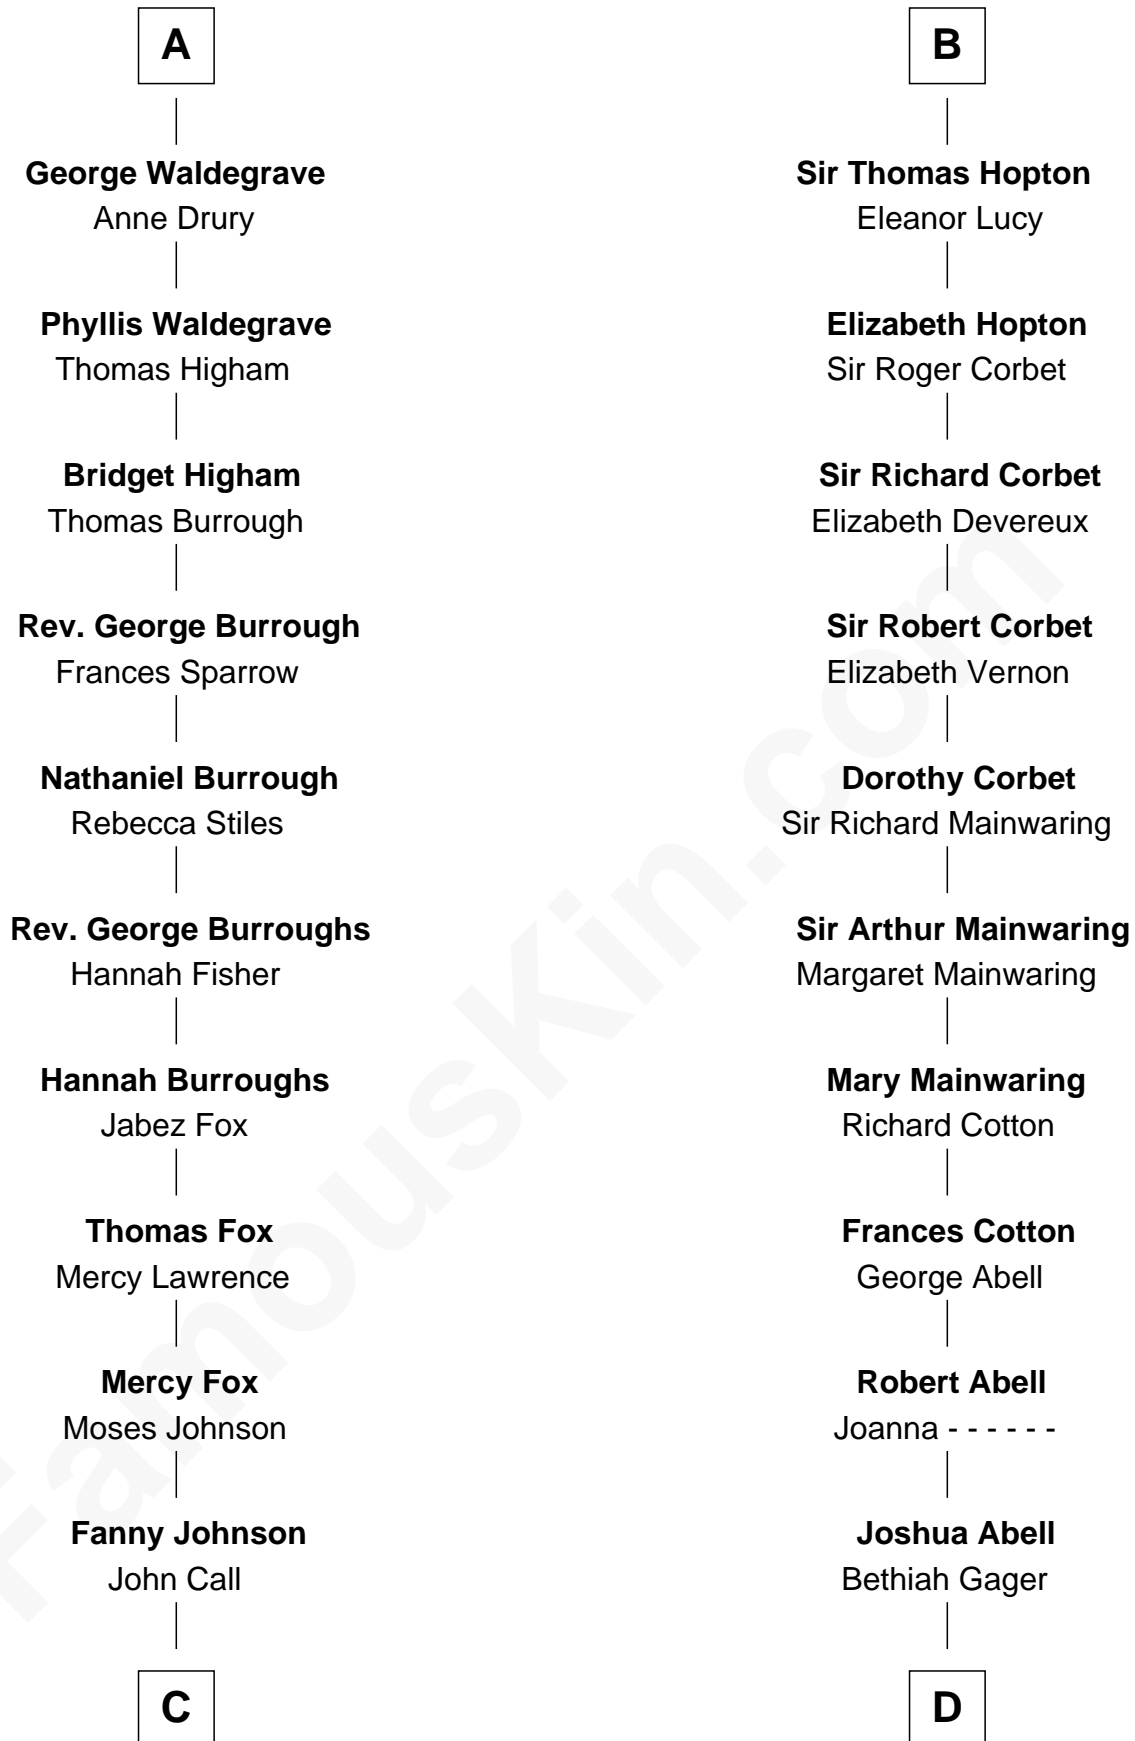

FamousKin.com

Relationship Chart of

Walt Disney

Co-Founder of The Walt Disney Company

20th cousin 1 time removed of

C. W. Post

Founder of Post Cereals

C

Eber Call

Violette Lawrence

Charles Call

Henrietta Gross

Flora Call

Elias Charles Disney

Walt Disney

Co-Founder of The Walt Disney Co.