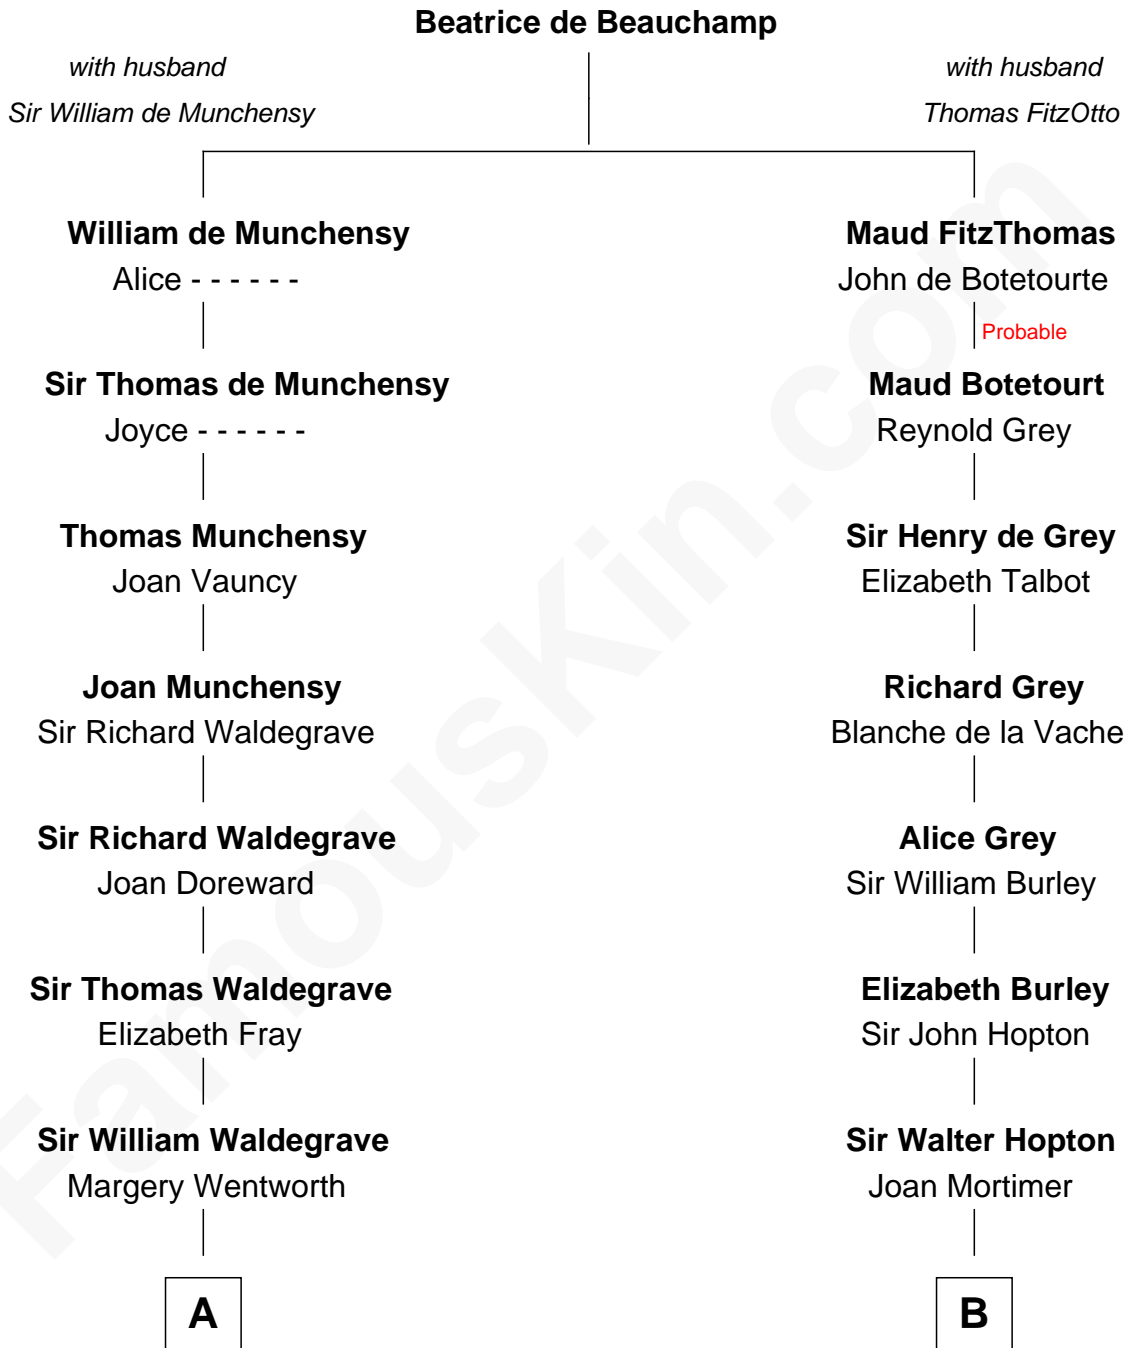

FamousKin.com

Relationship Chart of

Walt Disney

Co-Founder of The Walt Disney Company

20th cousin 1 time removed of

C. W. Post

Founder of Post Cereals

C

Eber Call

Violette Lawrence

Charles Call

Henrietta Gross

Flora Call

Elias Charles Disney

Walt Disney

Co-Founder of The Walt Disney Co.