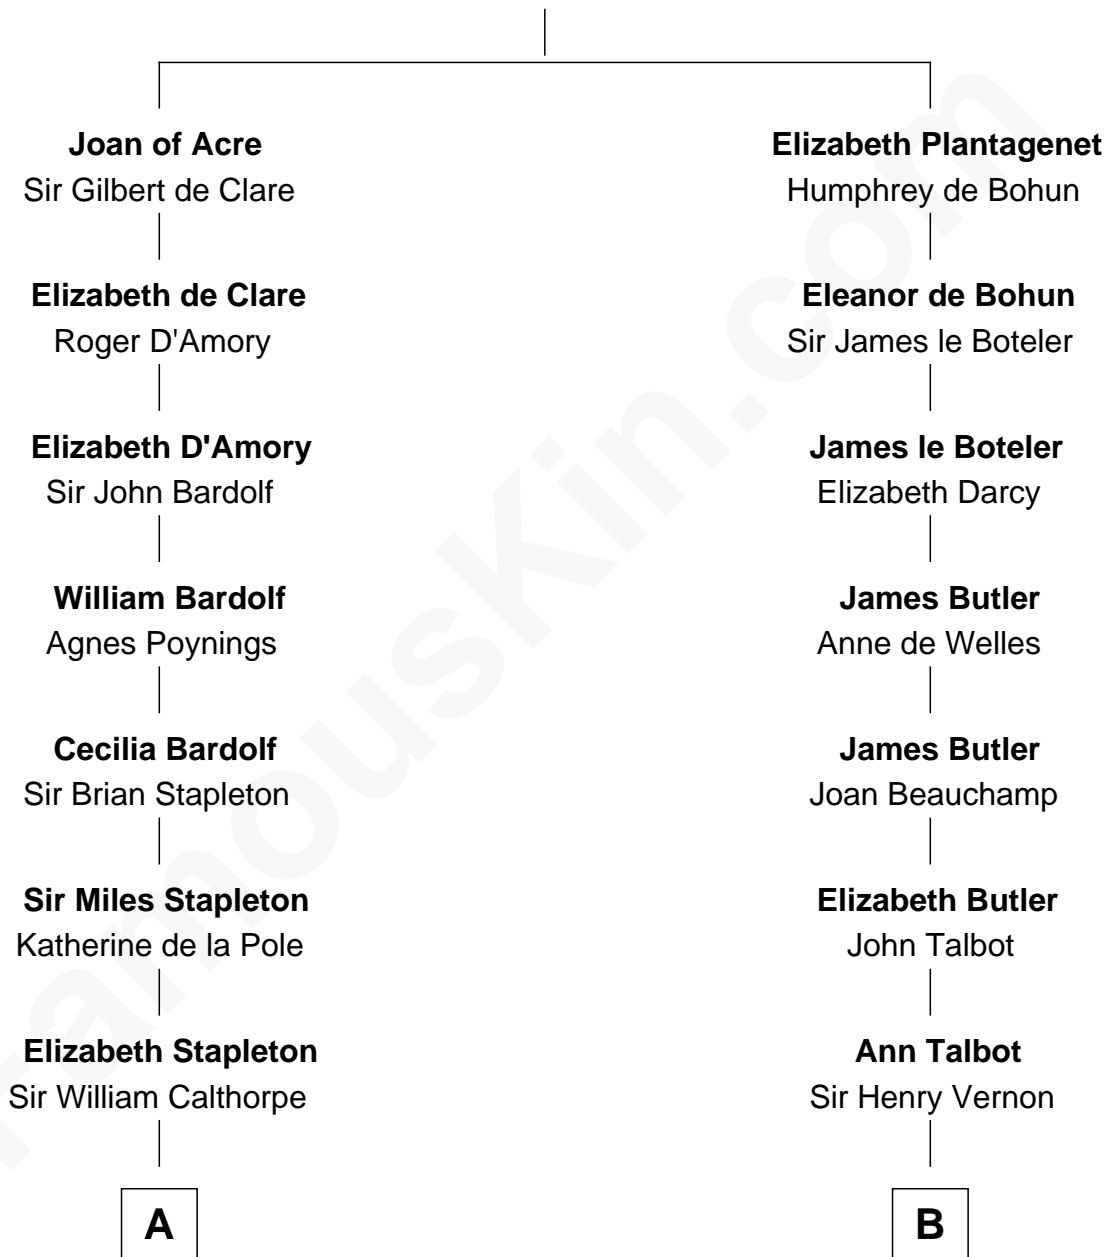

## Relationship Chart of

### Walt Disney

Co-Founder of The Walt Disney Company

18th cousin 3 times removed of

### C. W. Post

Founder of Post Cereals

**King Edward I**  
Eleanor of Castile

**C**

**Fanny Johnson**

John Call

**Eber Call**

Violette Lawrence