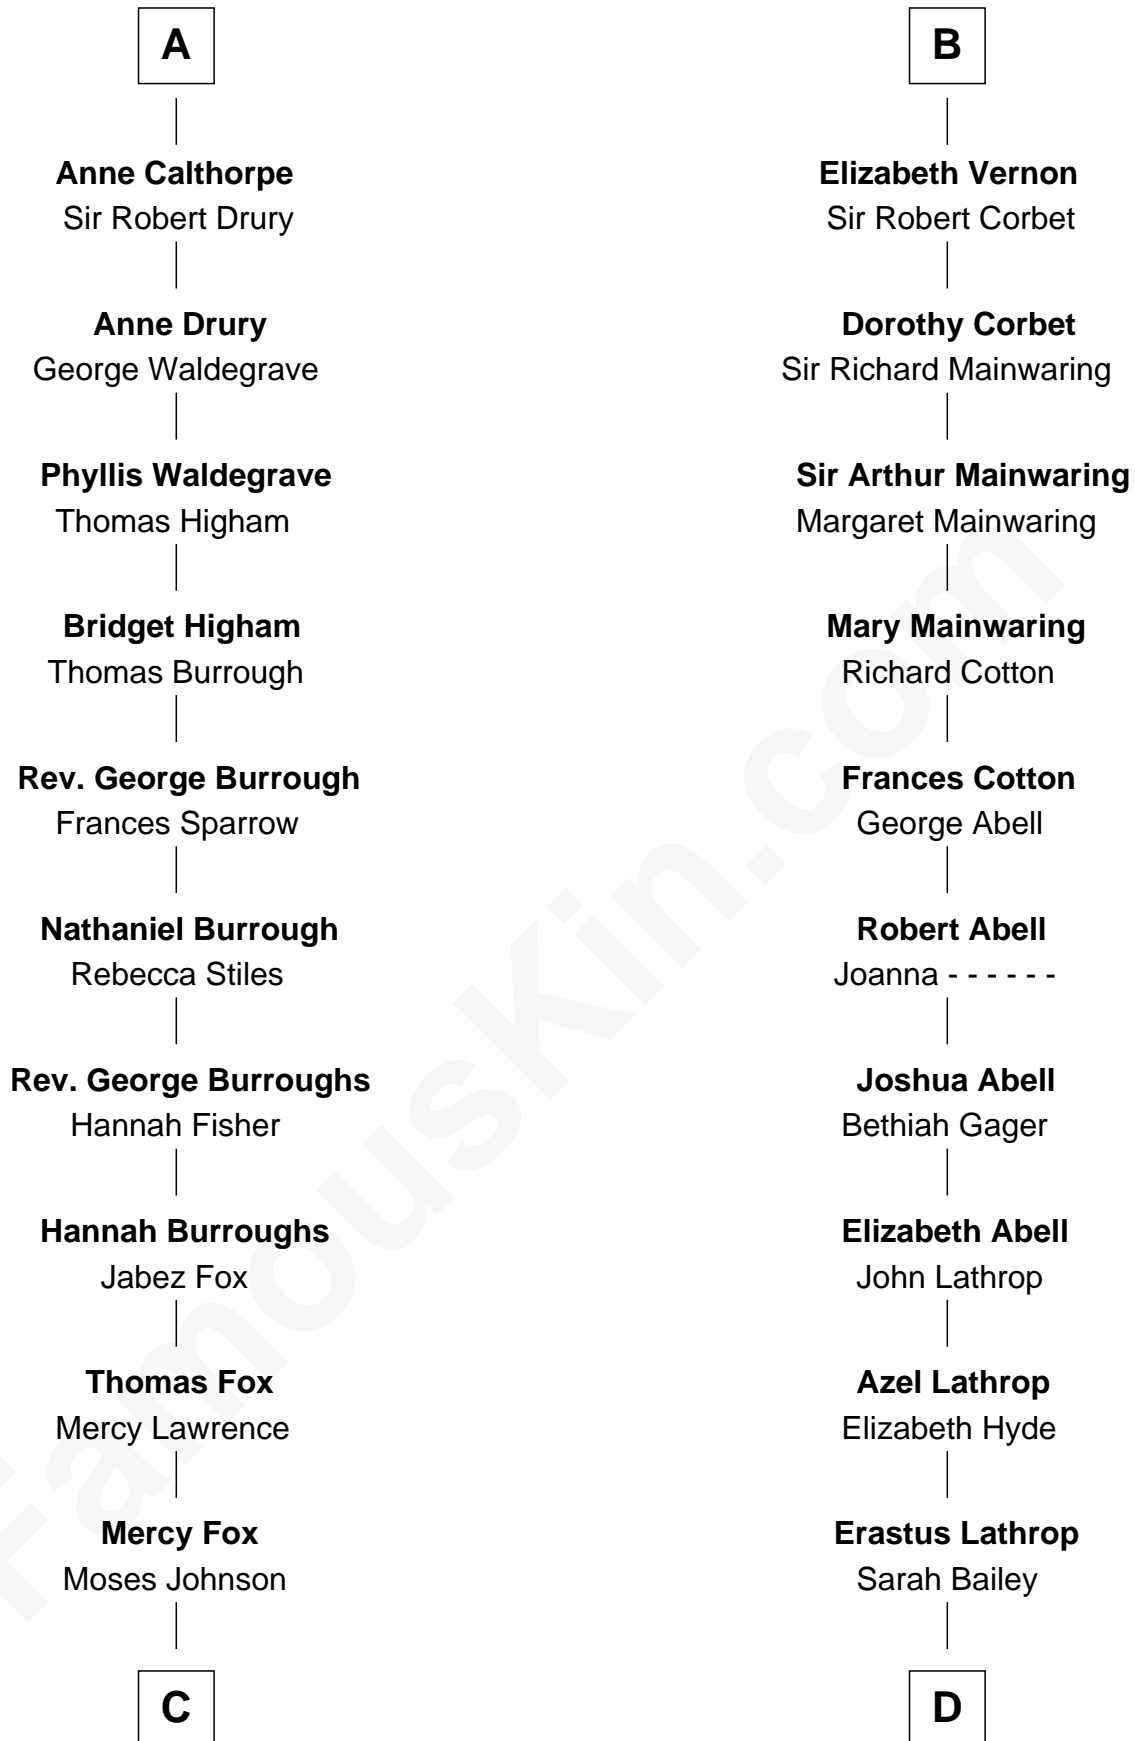

## Relationship Chart of

### Walt Disney

Co-Founder of The Walt Disney Company

18th cousin 3 times removed of

### C. W. Post

Founder of Post Cereals

**King Edward I**  
Eleanor of Castile

**C**

**Fanny Johnson**

John Call

**Eber Call**

Violette Lawrence