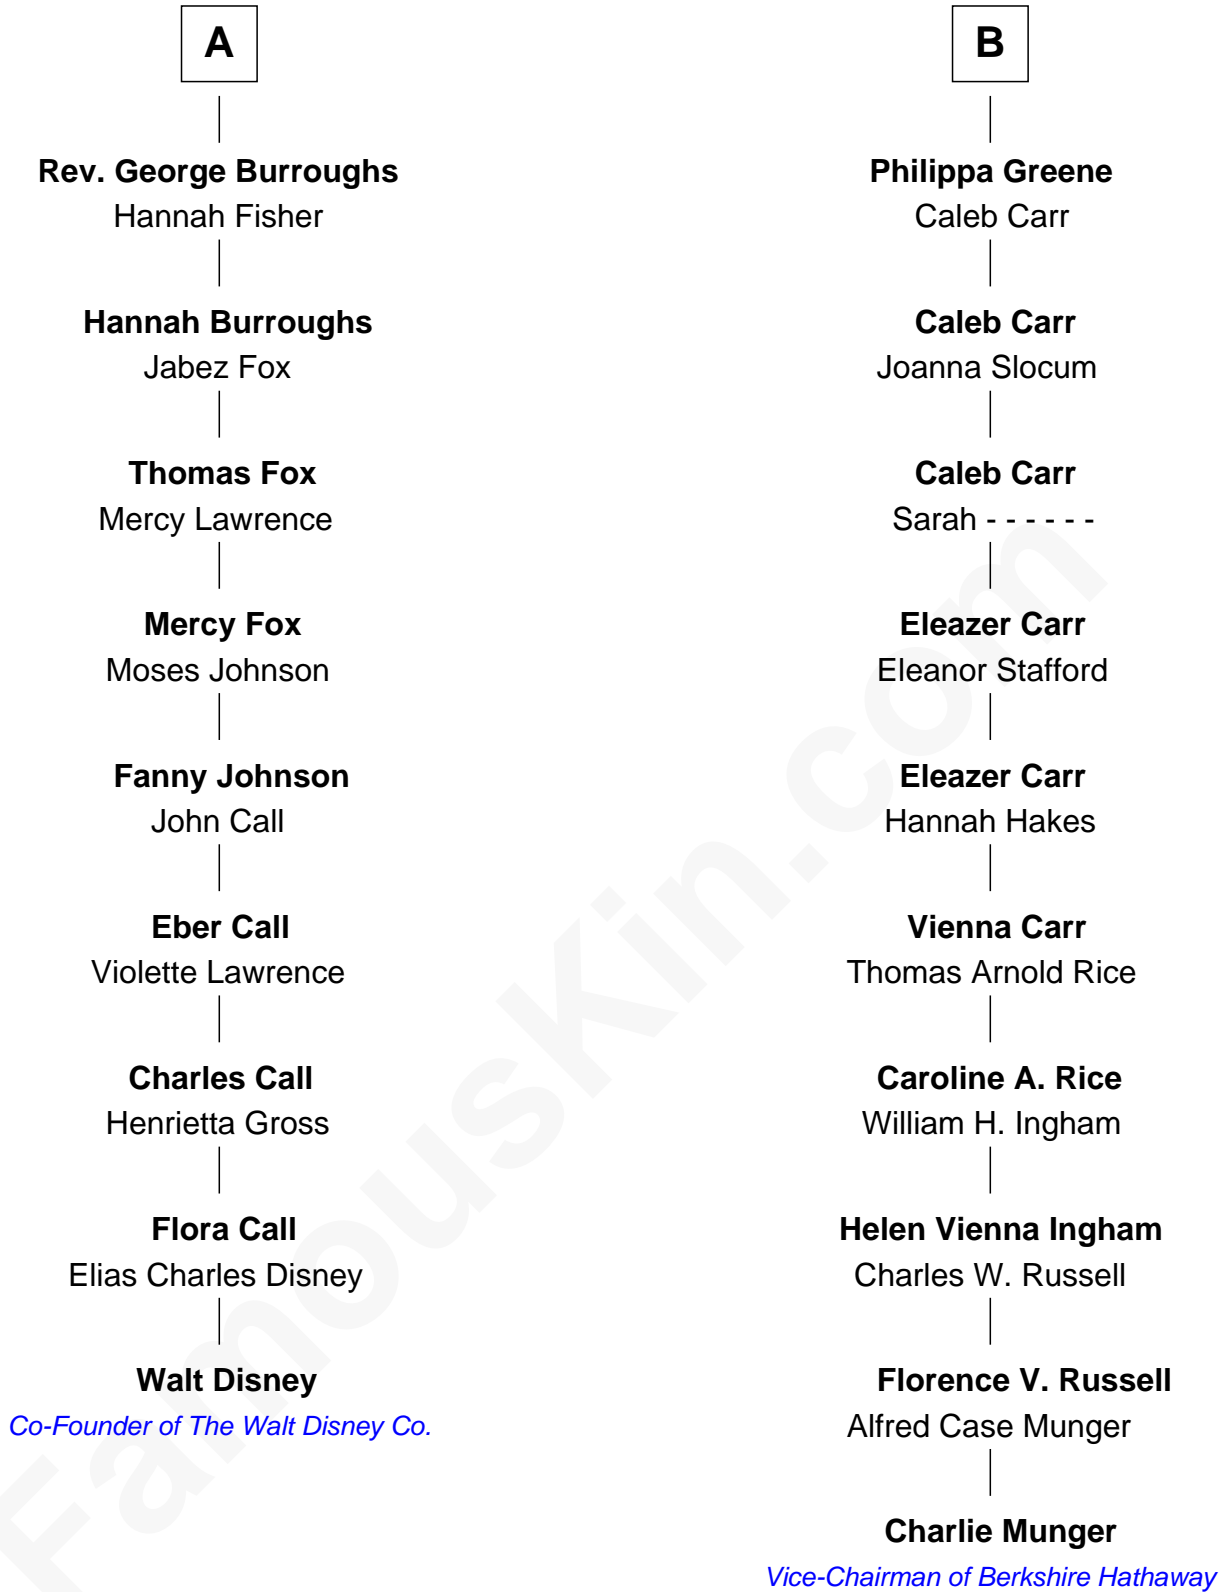

Charlie Munger photo by [Nick Webb](#) (CC BY 2.0)