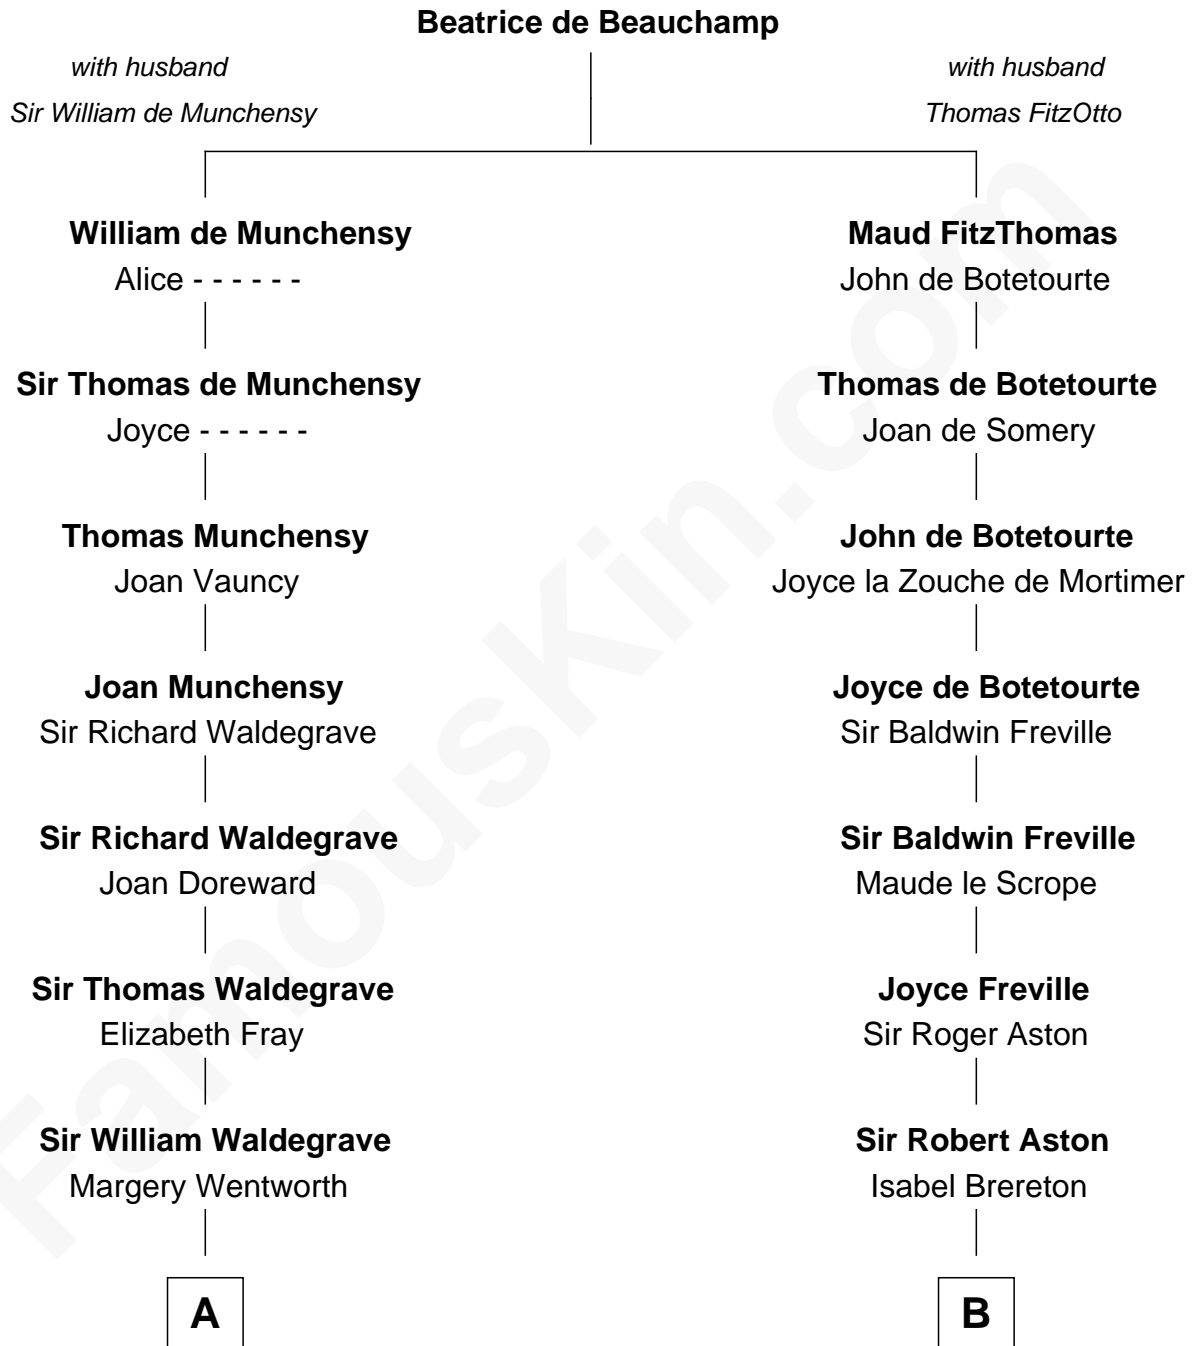

FamousKin.com

Relationship Chart of

Walt Disney

Co-Founder of The Walt Disney Company

19th cousin 1 time removed of

Henry Lee III

9th Governor of Virginia

C

Eber Call
Violette Lawrence

Charles Call
Henrietta Gross

Flora Call
Elias Charles Disney

Walt Disney
Co-Founder of The Walt Disney Co.

D

Henry Lee
Mary Bland

Col. Henry Lee
Lucy Grymes

Henry Lee III
Light-Horse Harry