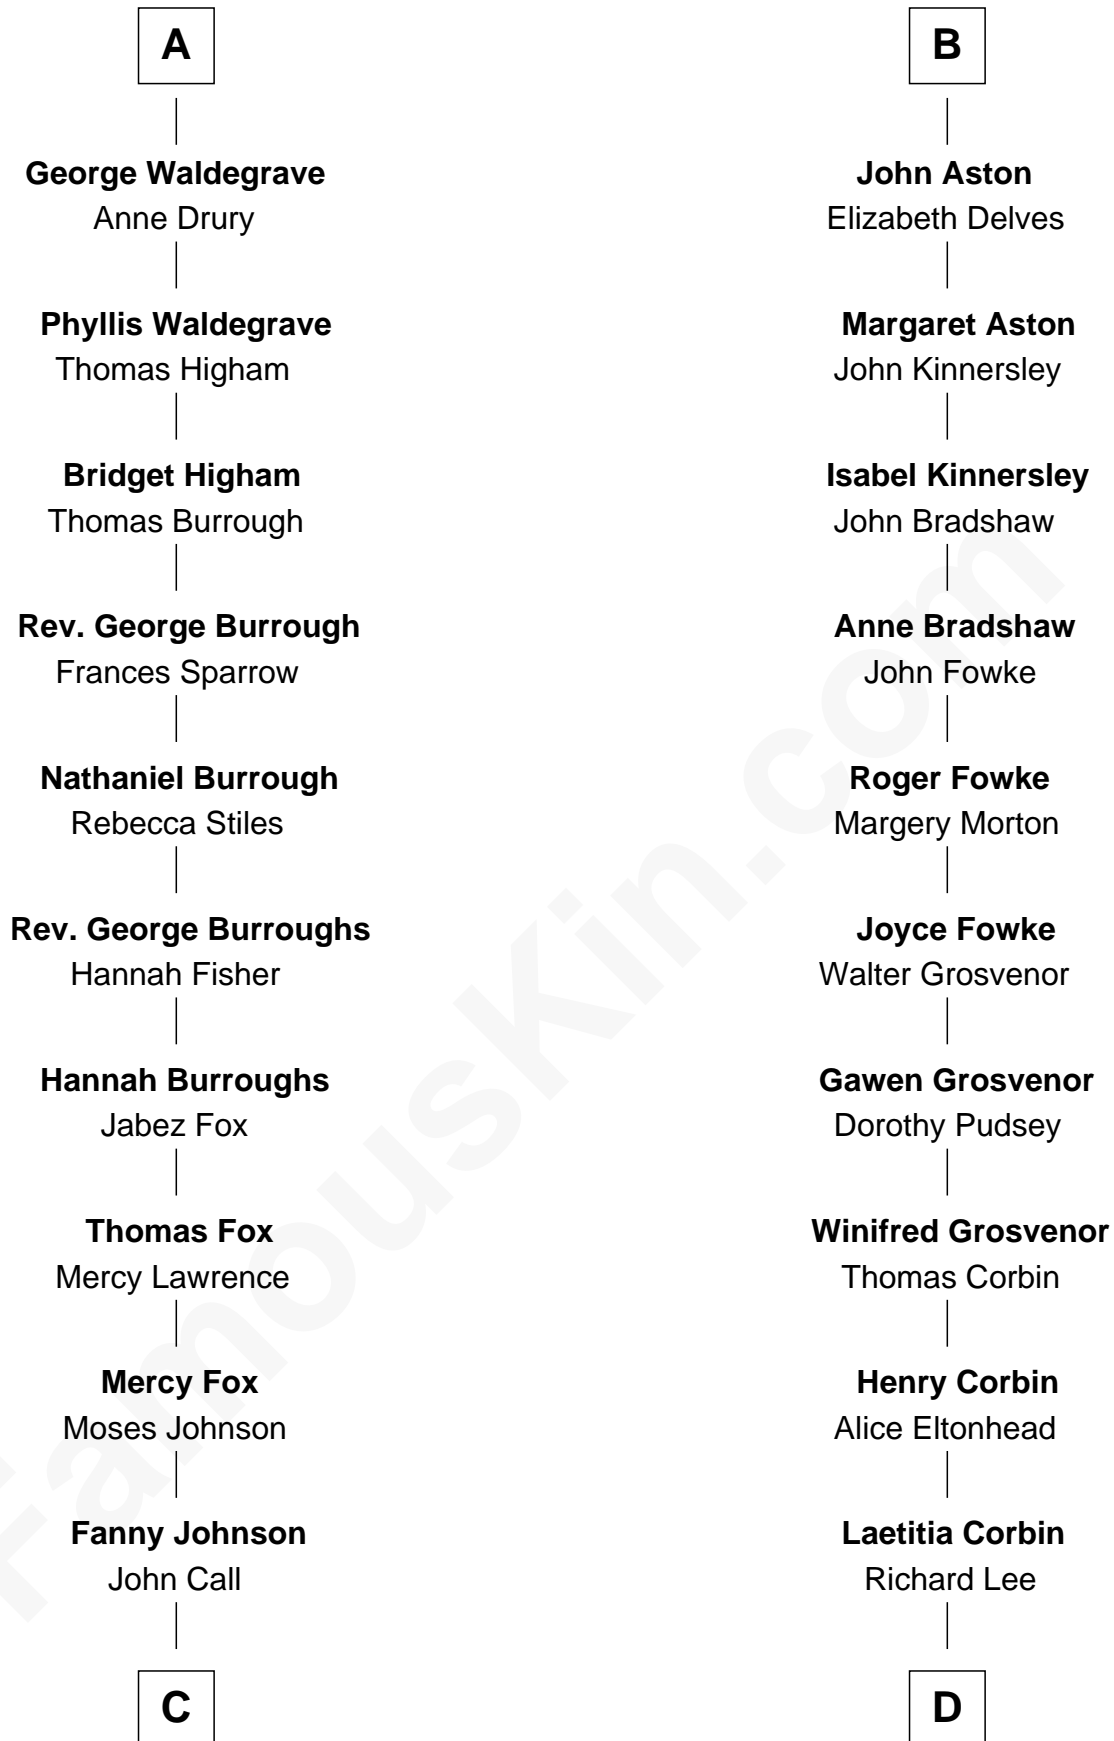

FamousKin.com

Relationship Chart of

Walt Disney

Co-Founder of The Walt Disney Company

19th cousin 1 time removed of

Henry Lee III

9th Governor of Virginia

C

Eber Call
Violette Lawrence

Charles Call
Henrietta Gross

Flora Call
Elias Charles Disney

Walt Disney
Co-Founder of The Walt Disney Co.

D

Henry Lee
Mary Bland

Col. Henry Lee
Lucy Grymes

Henry Lee III
Light-Horse Harry