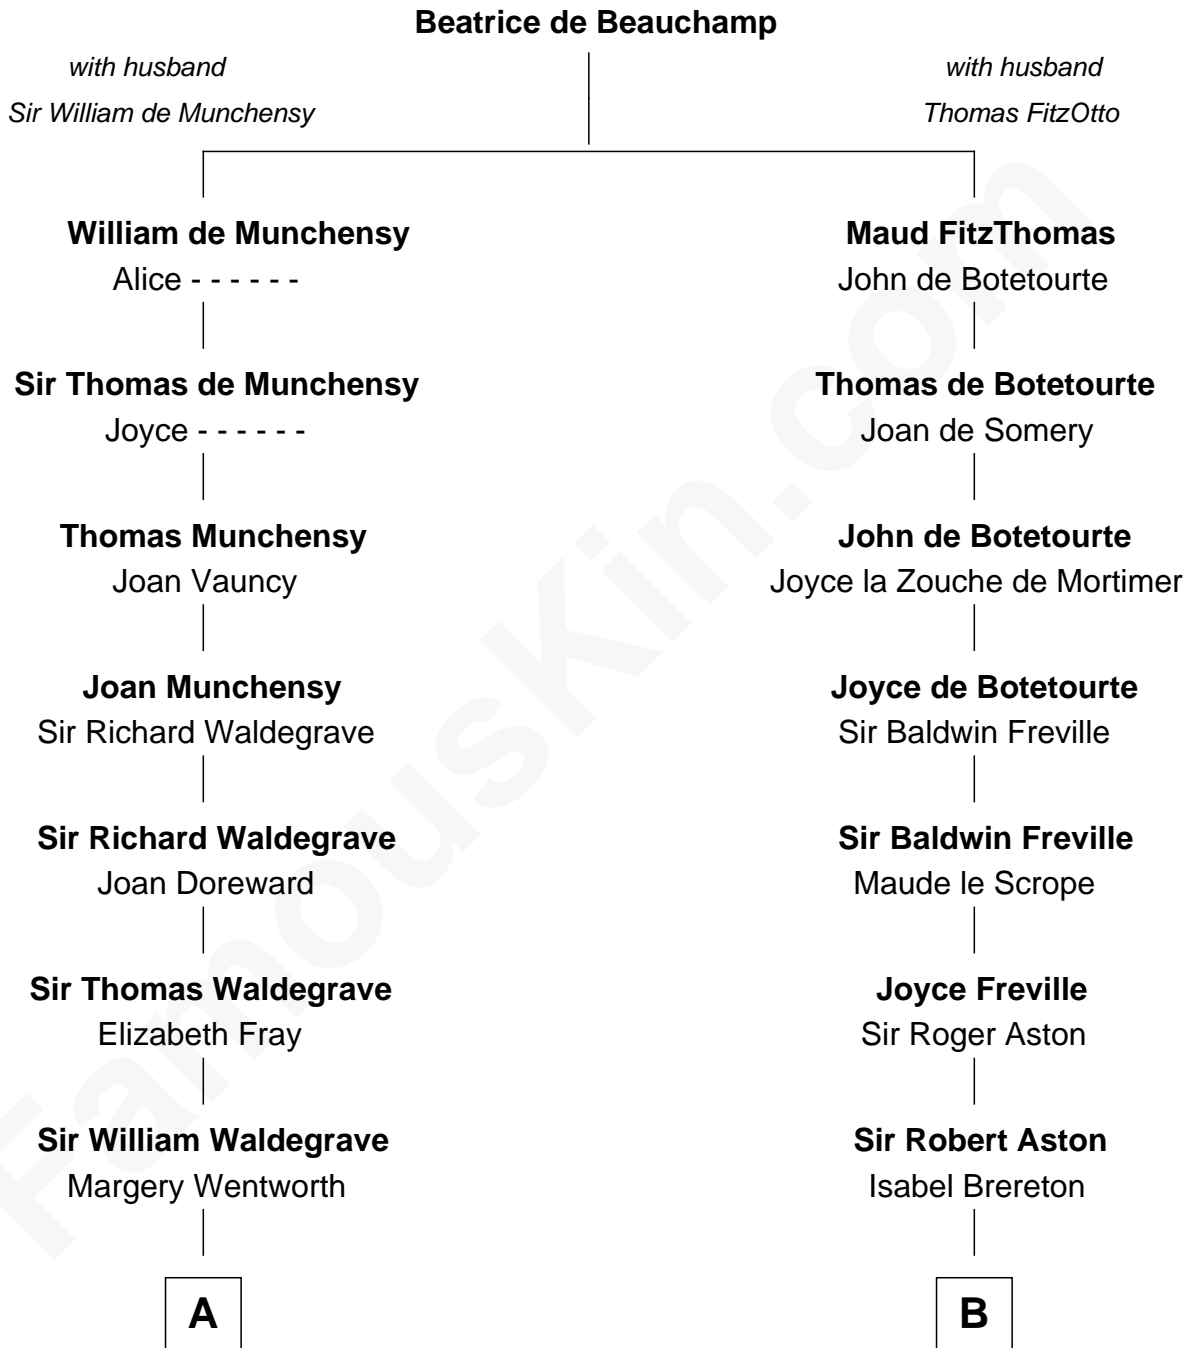

FamousKin.com Relationship Chart of

Walt Disney

Co-Founder of The Walt Disney Company

20th cousin of

General Robert E. Lee

Confederate Army - U.S. Civil War

C

Eber Call

Violette Lawrence

Charles Call

Henrietta Gross

Flora Call

Elias Charles Disney

Walt Disney

Co-Founder of The Walt Disney Co.

D