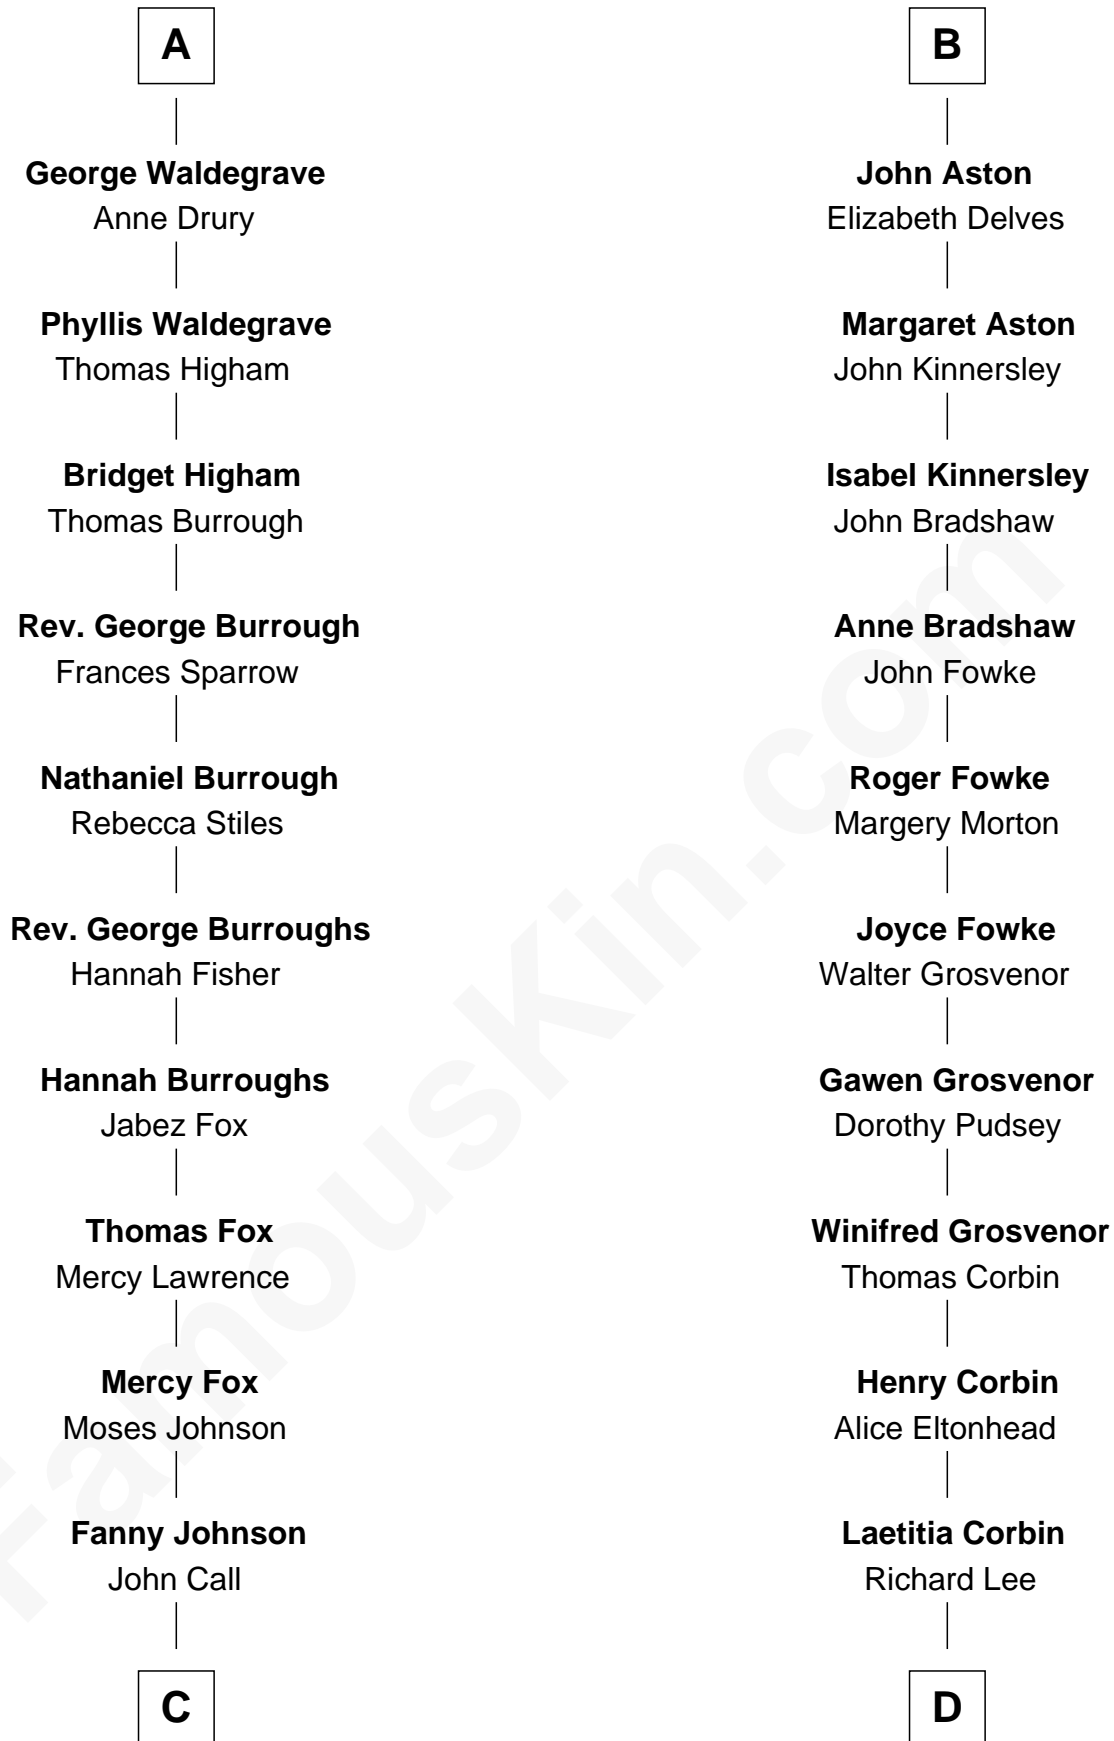

FamousKin.com Relationship Chart of

Walt Disney

Co-Founder of The Walt Disney Company

20th cousin of

General Robert E. Lee

Confederate Army - U.S. Civil War

C

Eber Call

Violette Lawrence

Charles Call

Henrietta Gross

Flora Call

Elias Charles Disney

Walt Disney

Co-Founder of The Walt Disney Co.

D