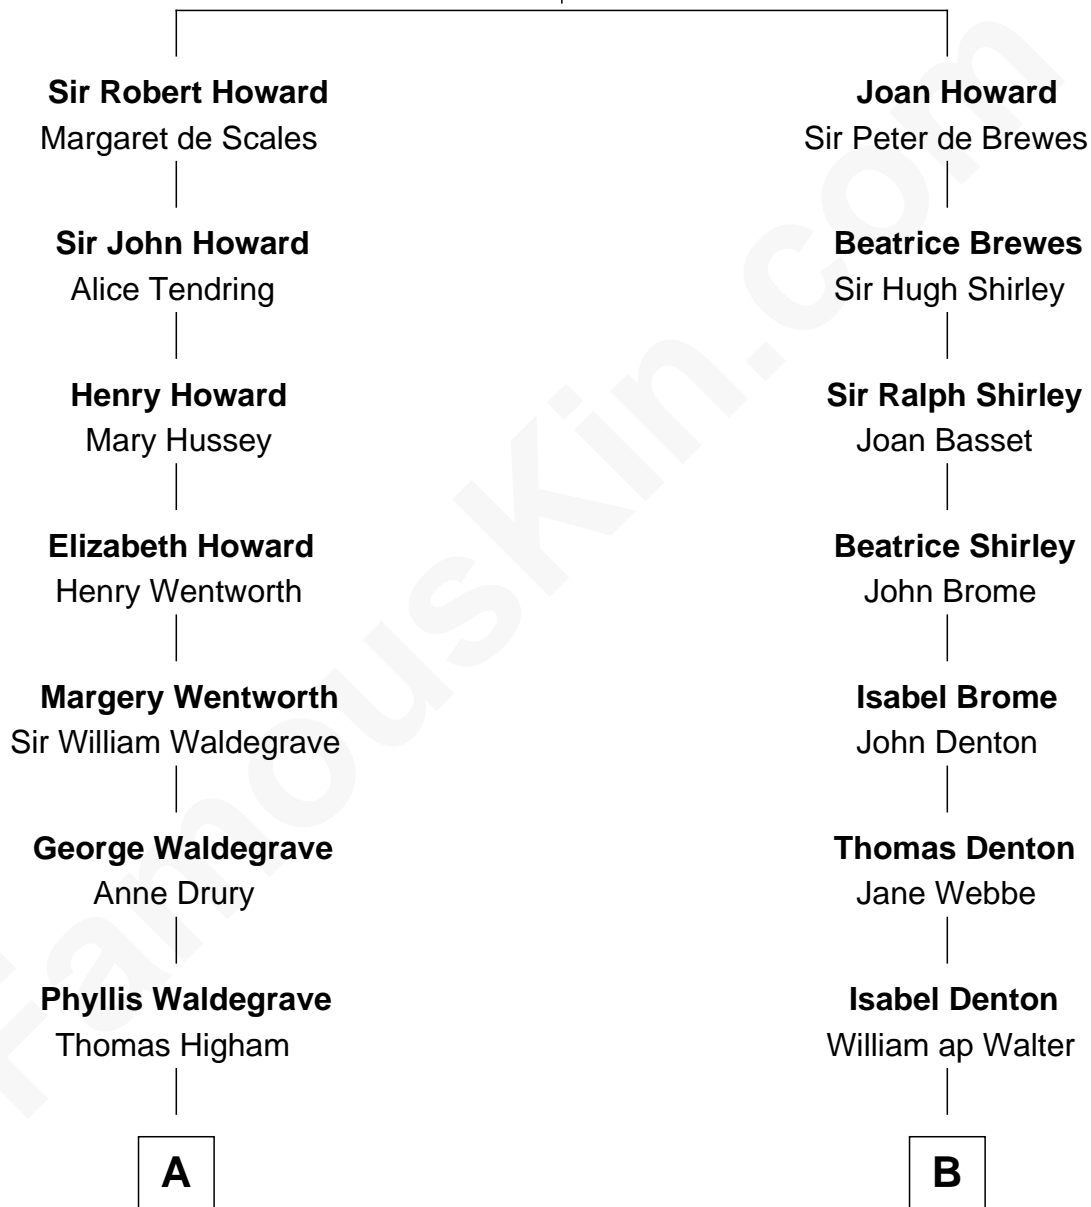

FamousKin.com

Relationship Chart of

Walt Disney

Co-Founder of The Walt Disney Company

18th cousin 3 times removed of

Linda Hamilton

TV and Movie Actress

Sir John Howard

Alice de Bois

C

Flora Call

Elias Charles Disney

Walt Disney

Co-Founder of The Walt Disney Co.

D

Stephen P. Holt

Aurelia Morgan Grimes

Taylor Holt

Frances Kyle

Dr. Richard Huckstep Holt

Mildred Alberta Derby

Barbara Kyle Holt

Dr. Carroll Stanford Hamilton

Linda Hamilton