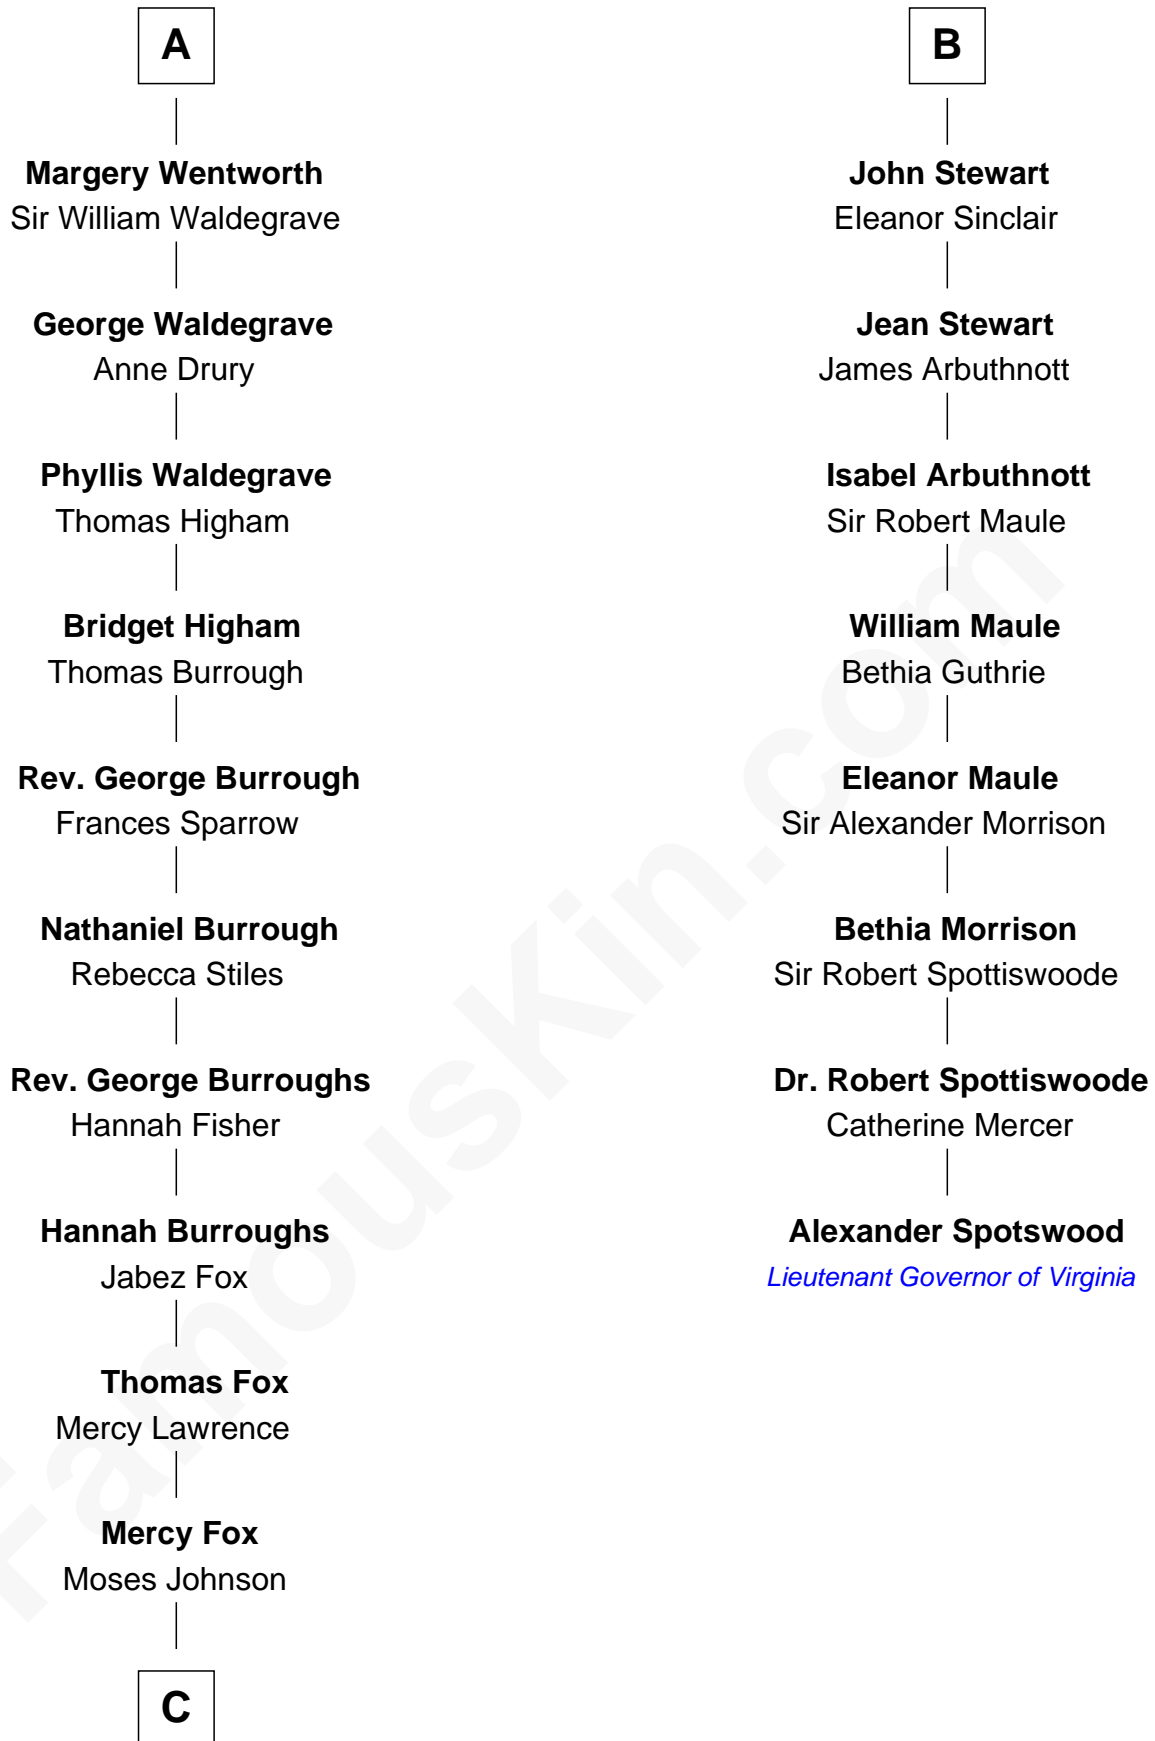

FamousKin.com

Relationship Chart of

Walt Disney

Co-Founder of The Walt Disney Company

14th cousin 7 times removed of

Alexander Spotswood

Lieutenant Governor of Virginia

C

—
Fanny Johnson

John Call

—
Eber Call

Violette Lawrence

—
Charles Call

Henrietta Gross

—
Flora Call

Elias Charles Disney