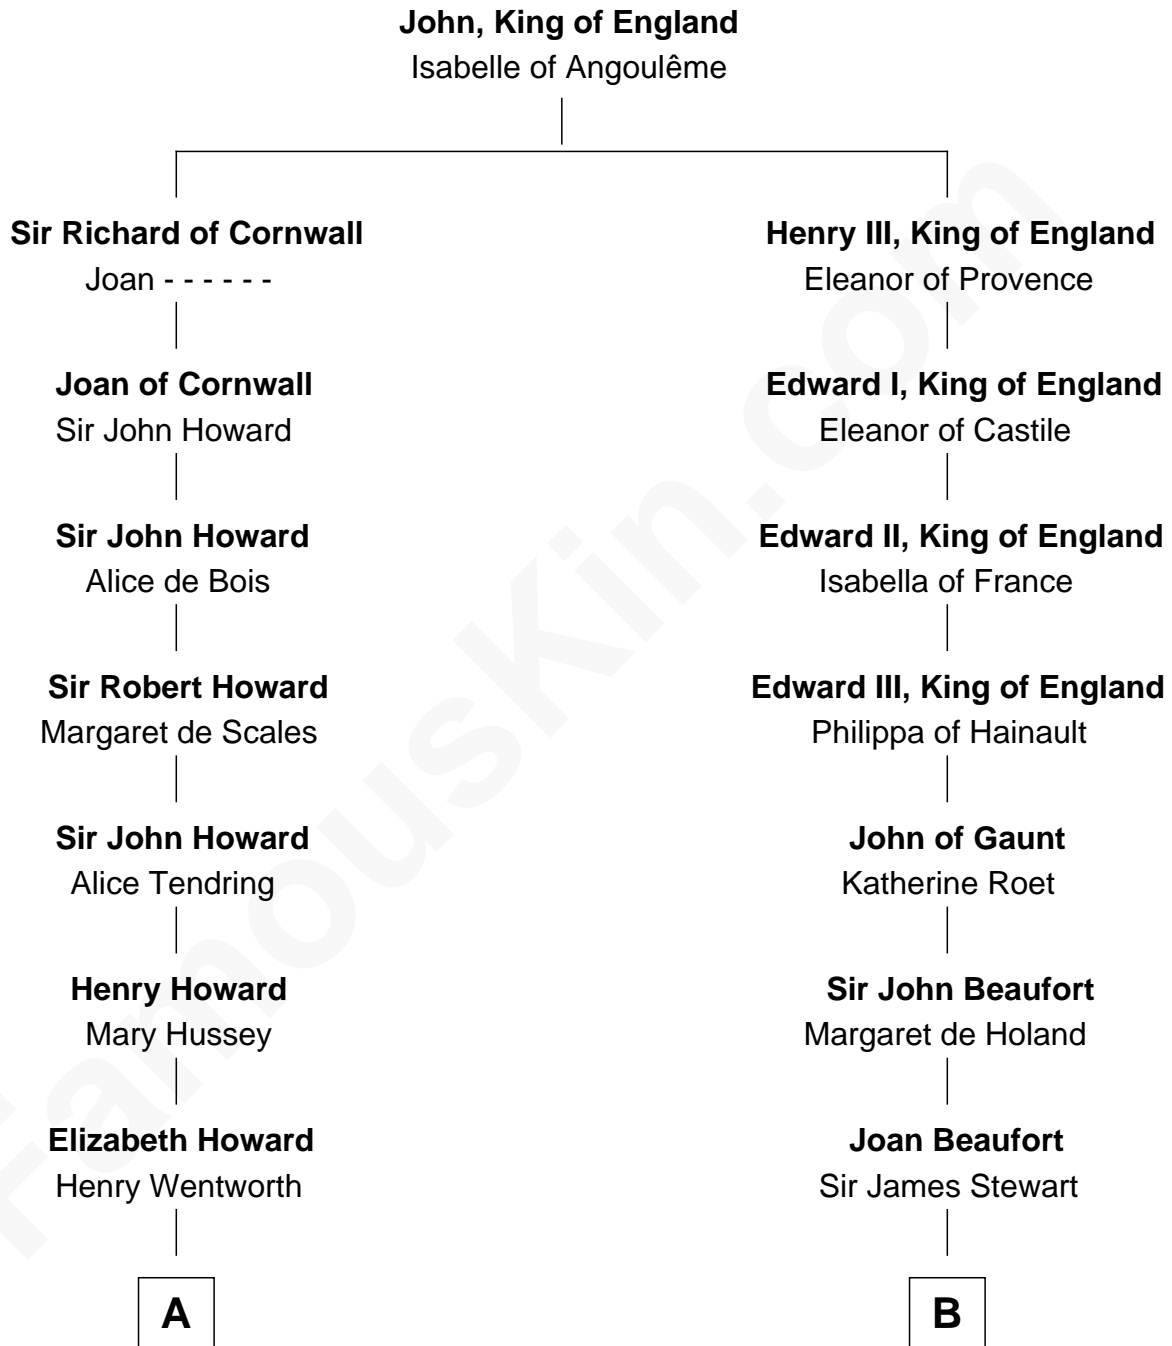

FamousKin.com

Relationship Chart of

Walt Disney

Co-Founder of The Walt Disney Company

14th cousin 7 times removed of

Alexander Spotswood

Lieutenant Governor of Virginia

C

—
Fanny Johnson

John Call

—
Eber Call

Violette Lawrence

—
Charles Call

Henrietta Gross

—
Flora Call

Elias Charles Disney