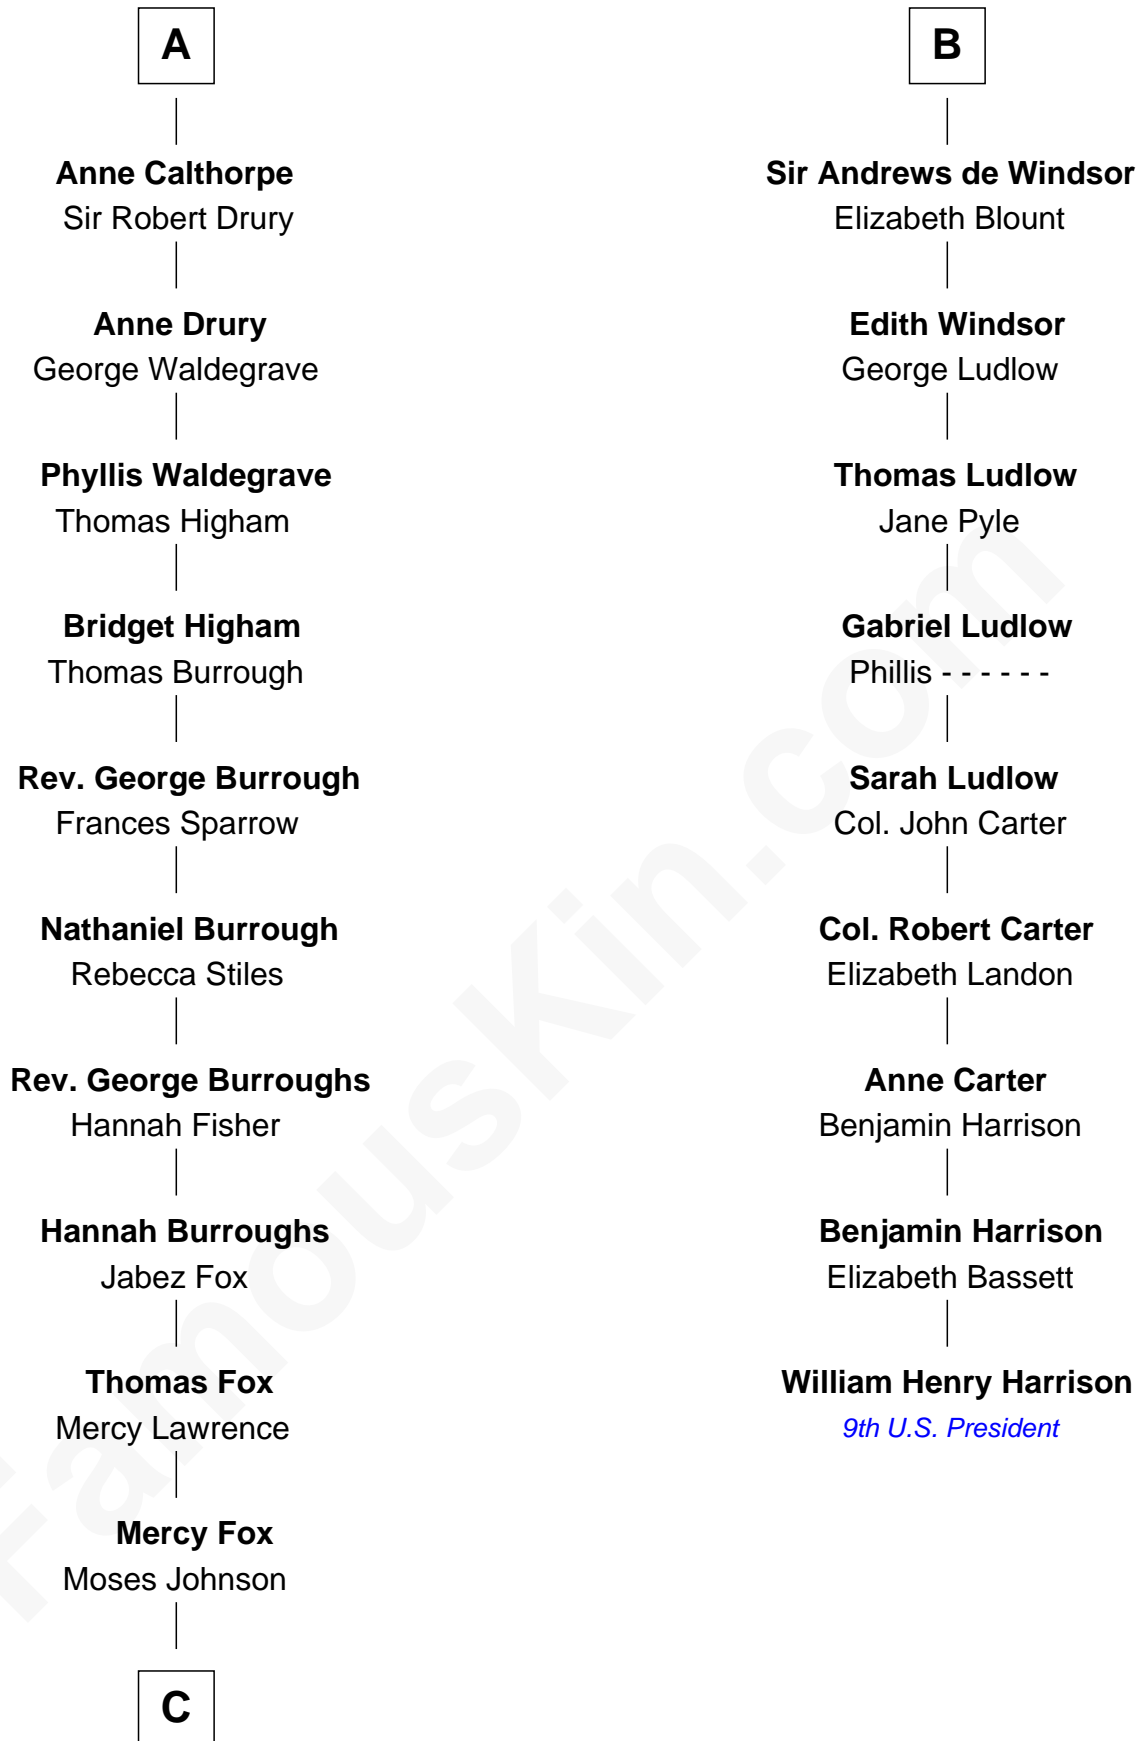

## Relationship Chart of

### Walt Disney

Co-Founder of The Walt Disney Company

15th cousin 6 times removed of

### William Henry Harrison

9th U.S. President

**King Edward I**  
Eleanor of Castile

**C**

—  
**Fanny Johnson**

John Call

—  
**Eber Call**

Violette Lawrence