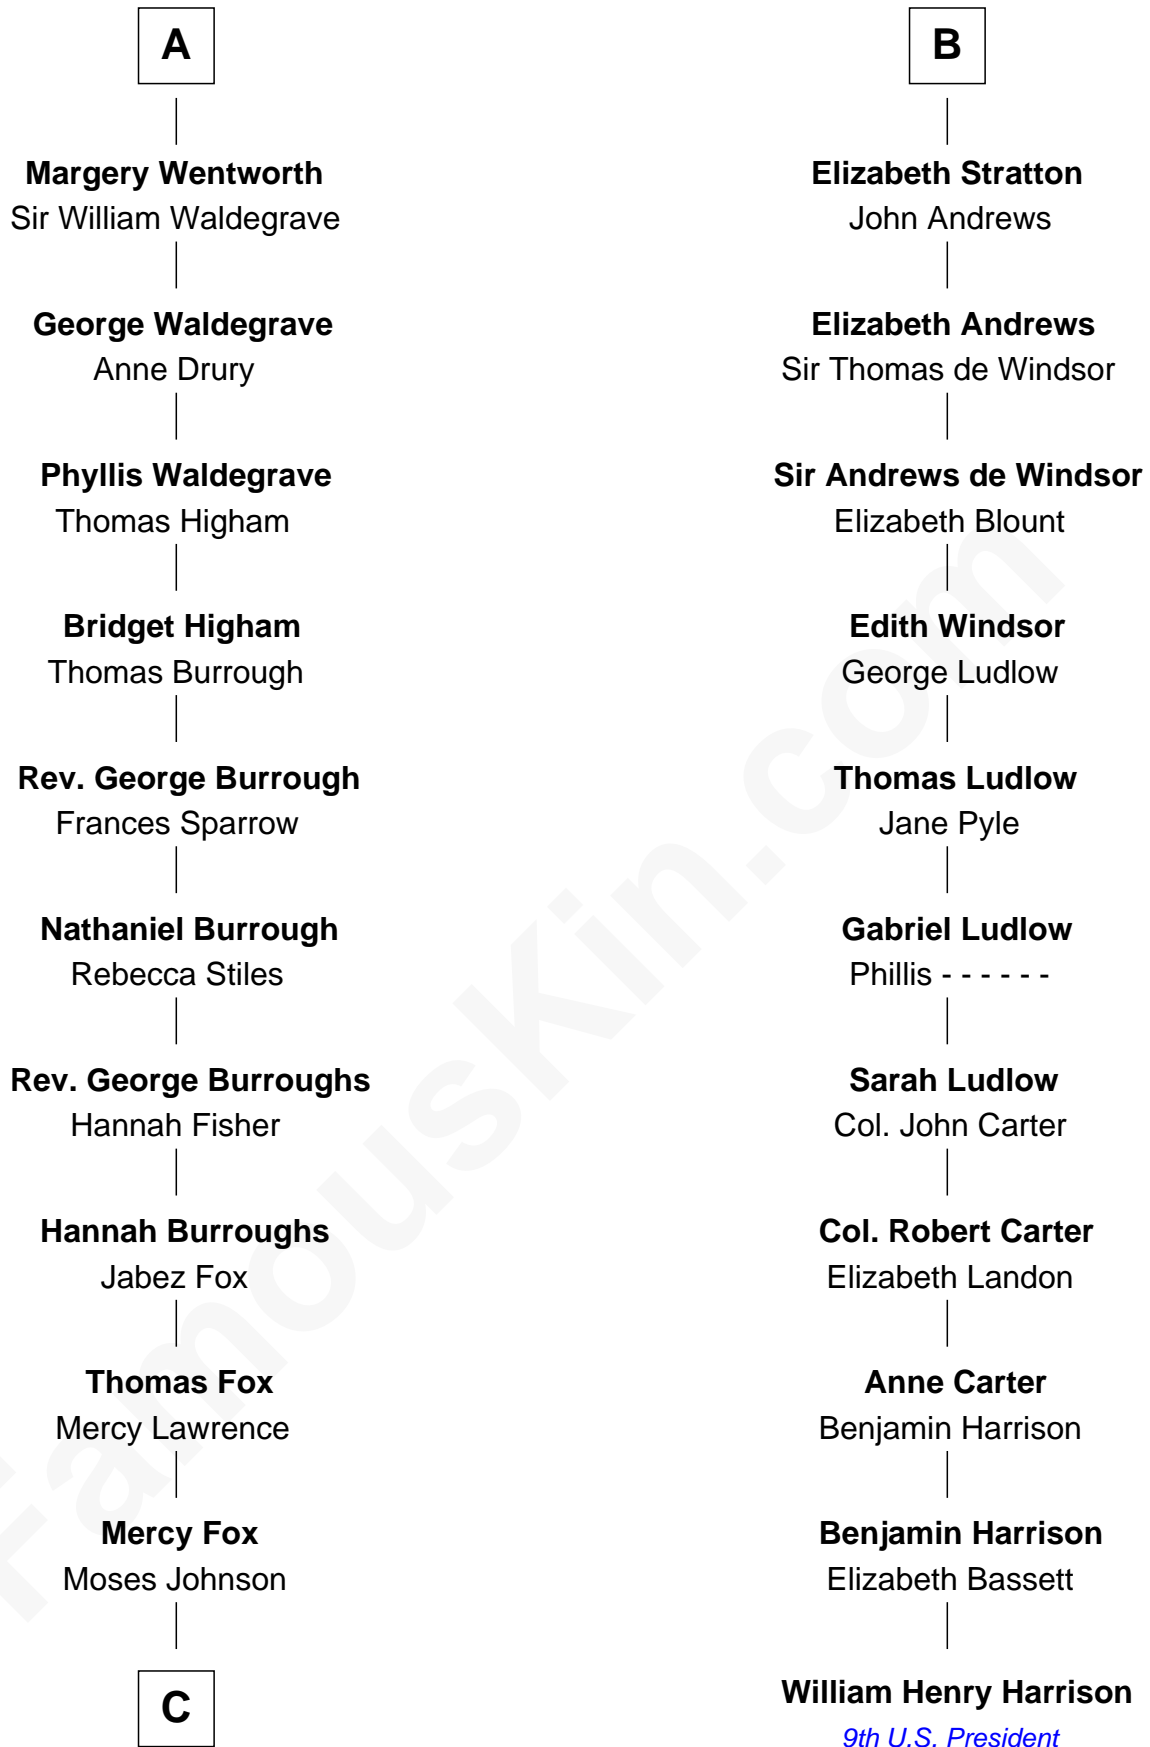

FamousKin.com

Relationship Chart of

Walt Disney

Co-Founder of The Walt Disney Company

17th cousin 4 times removed of

William Henry Harrison

9th U.S. President

C

Fanny Johnson

John Call

Eber Call

Violette Lawrence

Charles Call

Henrietta Gross

Flora Call

Elias Charles Disney