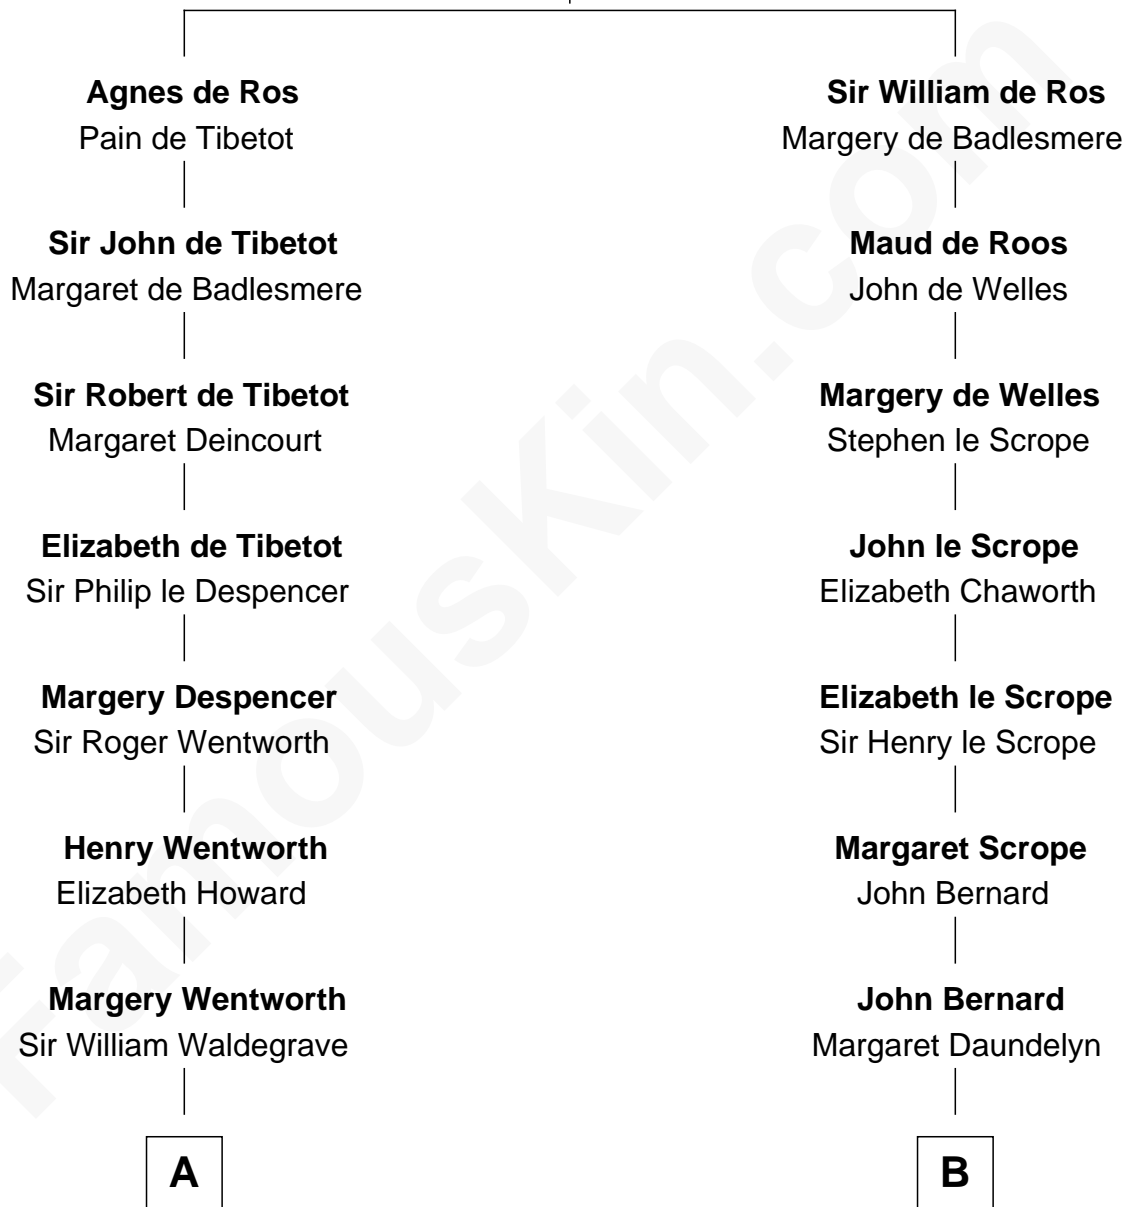

FamousKin.com

Relationship Chart of

Walt Disney

Co-Founder of The Walt Disney Company

15th cousin 5 times removed of

William Henry Harrison

9th U.S. President

William de Ros
Maude de Vaux

C

—
Eber Call

Violette Lawrence

—
Charles Call

Henrietta Gross

—
Flora Call

Elias Charles Disney

—
Walt Disney