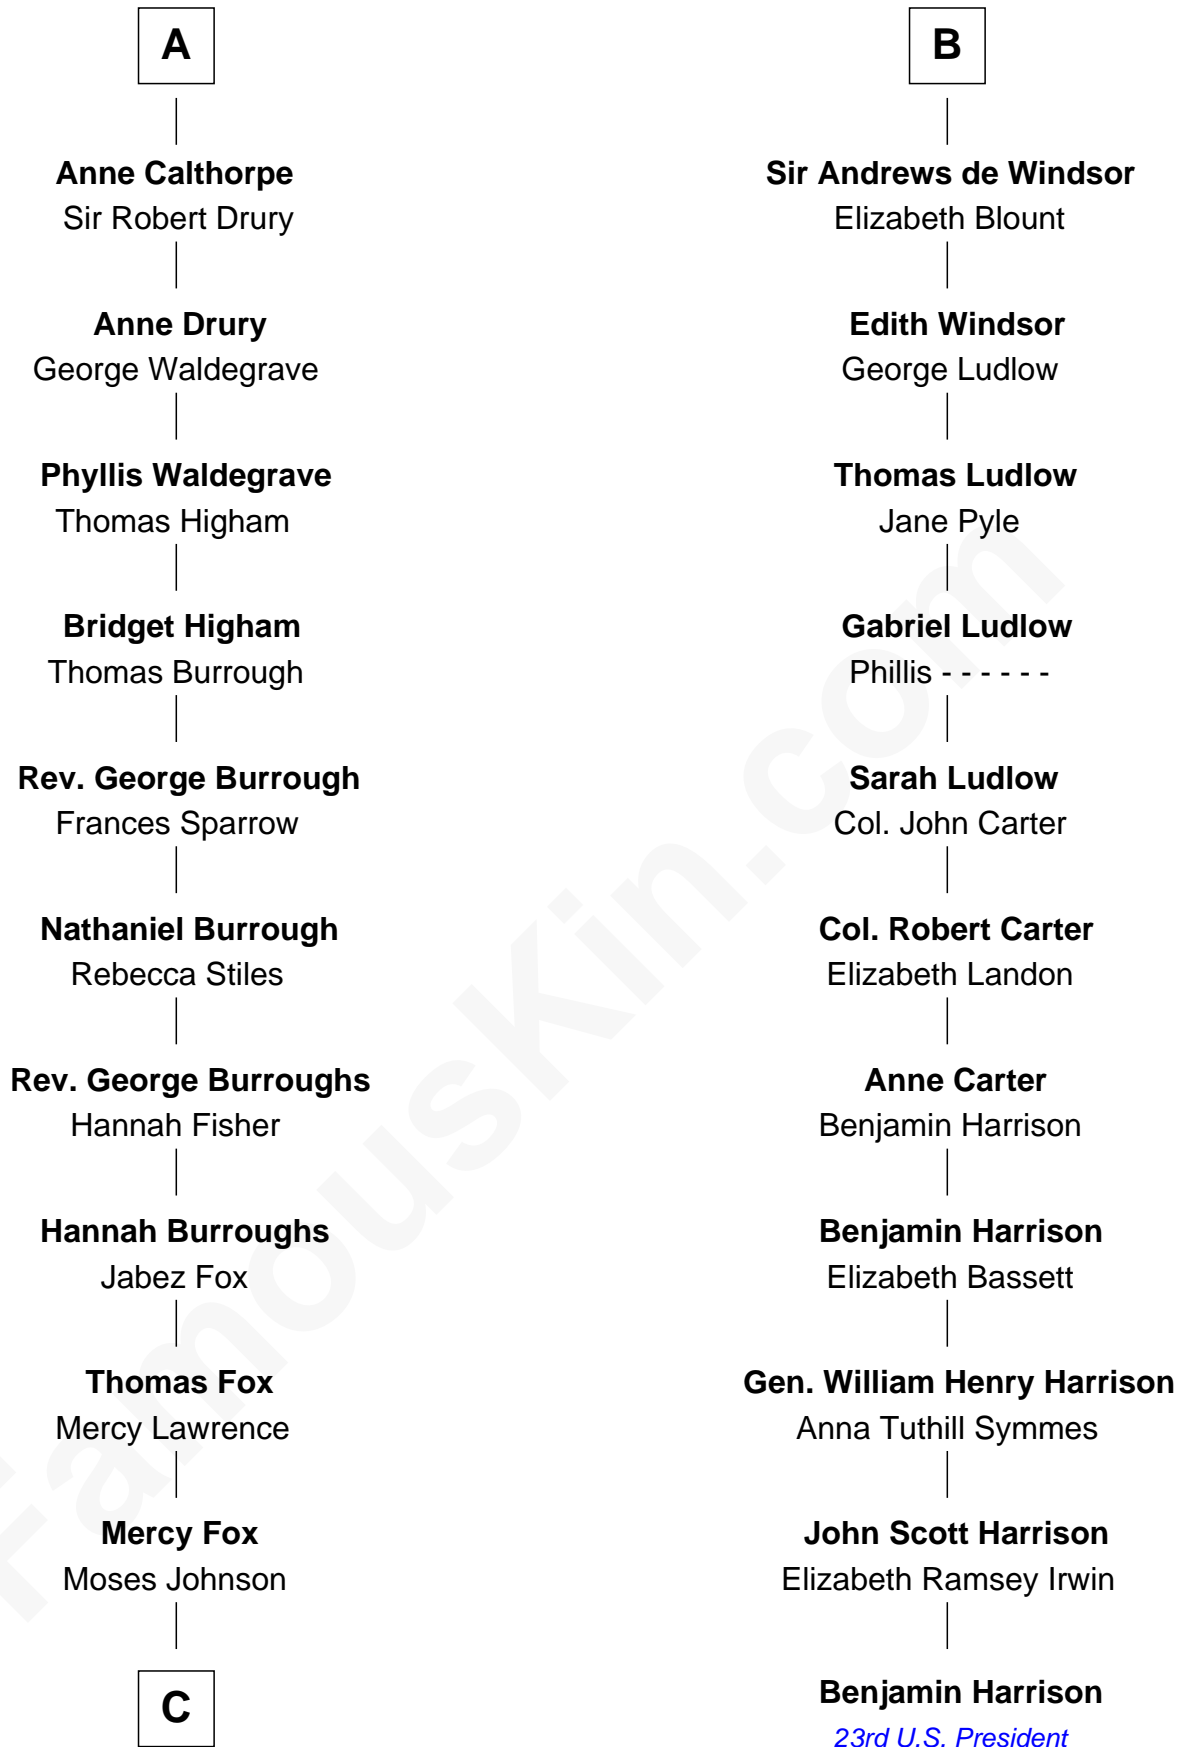

## Relationship Chart of

### Walt Disney

Co-Founder of The Walt Disney Company

17th cousin 4 times removed of

**Benjamin Harrison**  
23rd U.S. President

**King Edward I**  
Eleanor of Castile

**C**

—  
**Fanny Johnson**

John Call

—  
**Eber Call**

Violette Lawrence

—  
**Charles Call**

Henrietta Gross

—  
**Flora Call**

Elias Charles Disney

—  
**Walt Disney**

*Co-Founder of The Walt Disney Co.*