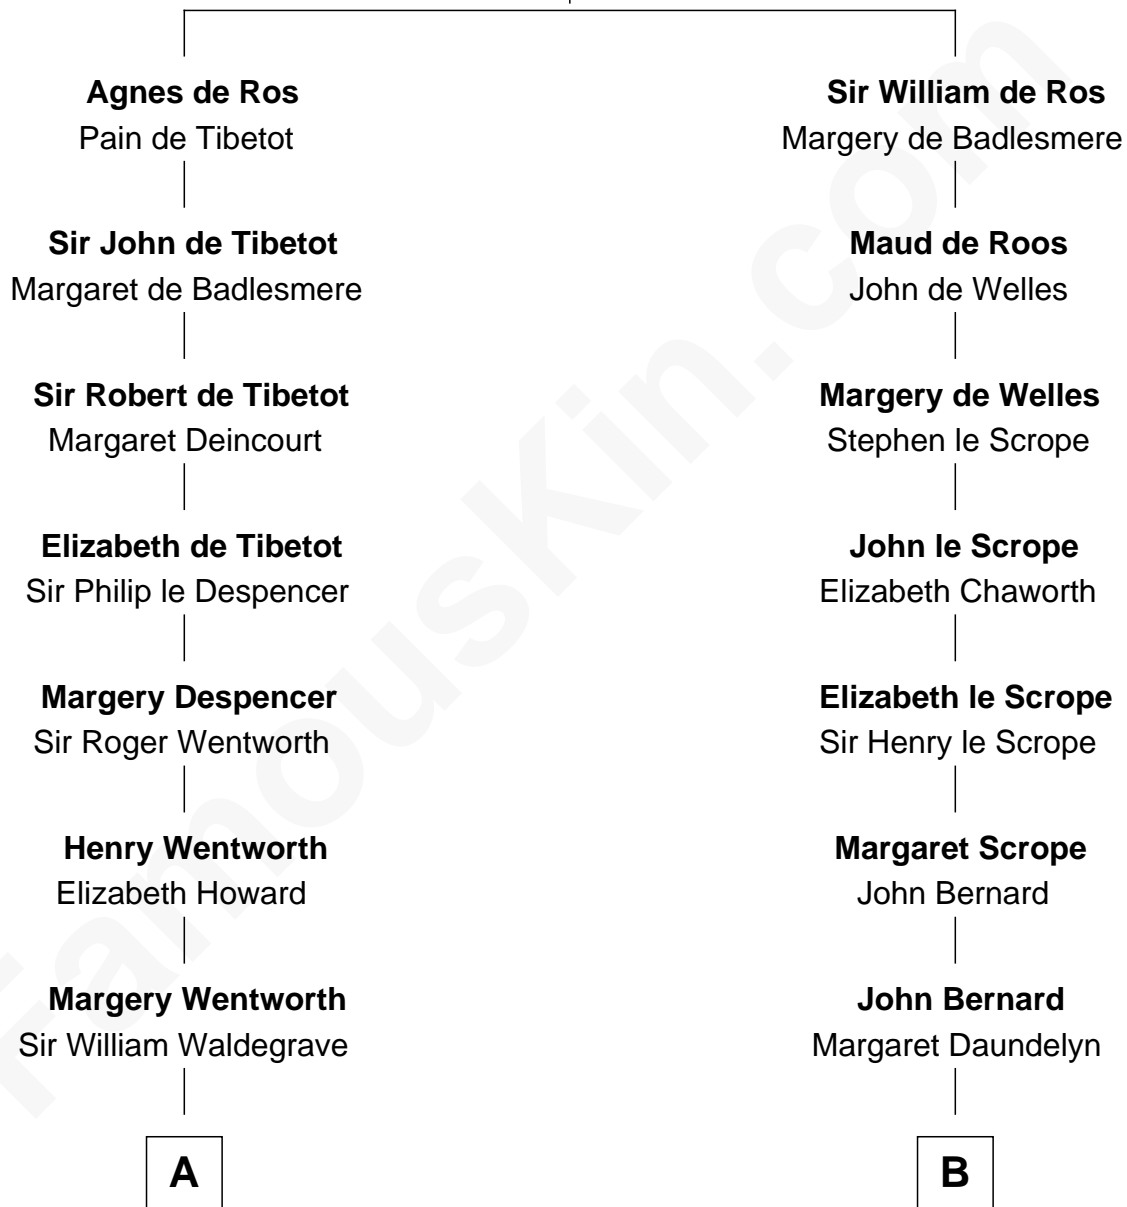

FamousKin.com

Relationship Chart of

Walt Disney

Co-Founder of The Walt Disney Company

17th cousin 3 times removed of

Benjamin Harrison
23rd U.S. President

William de Ros
Maude de Vaux

C

—
Eber Call

Violette Lawrence

—
Charles Call

Henrietta Gross

—
Flora Call

Elias Charles Disney

—
Walt Disney

Co-Founder of The Walt Disney Co.