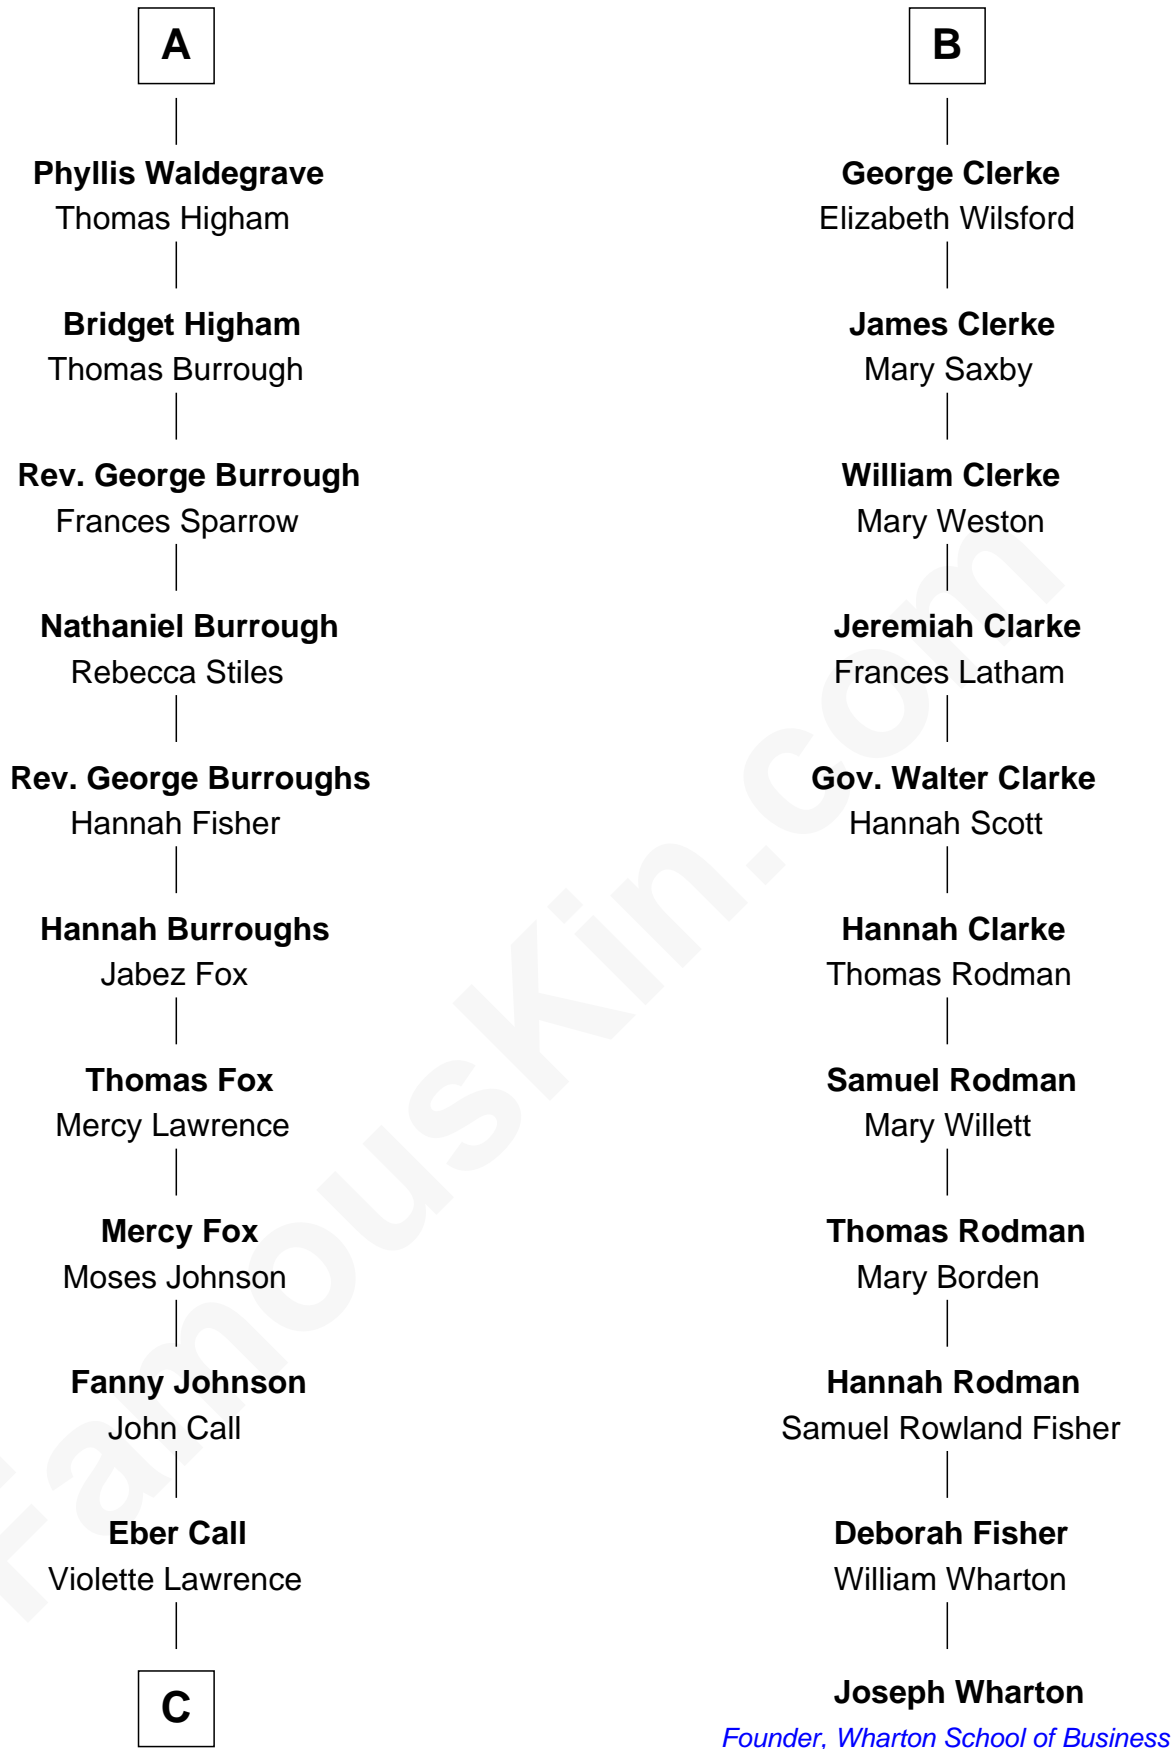

FamousKin.com

Relationship Chart of

Walt Disney

Co-Founder of The Walt Disney Company

17th cousin 2 times removed of

Joseph Wharton

Founder of the Wharton School of Business

C