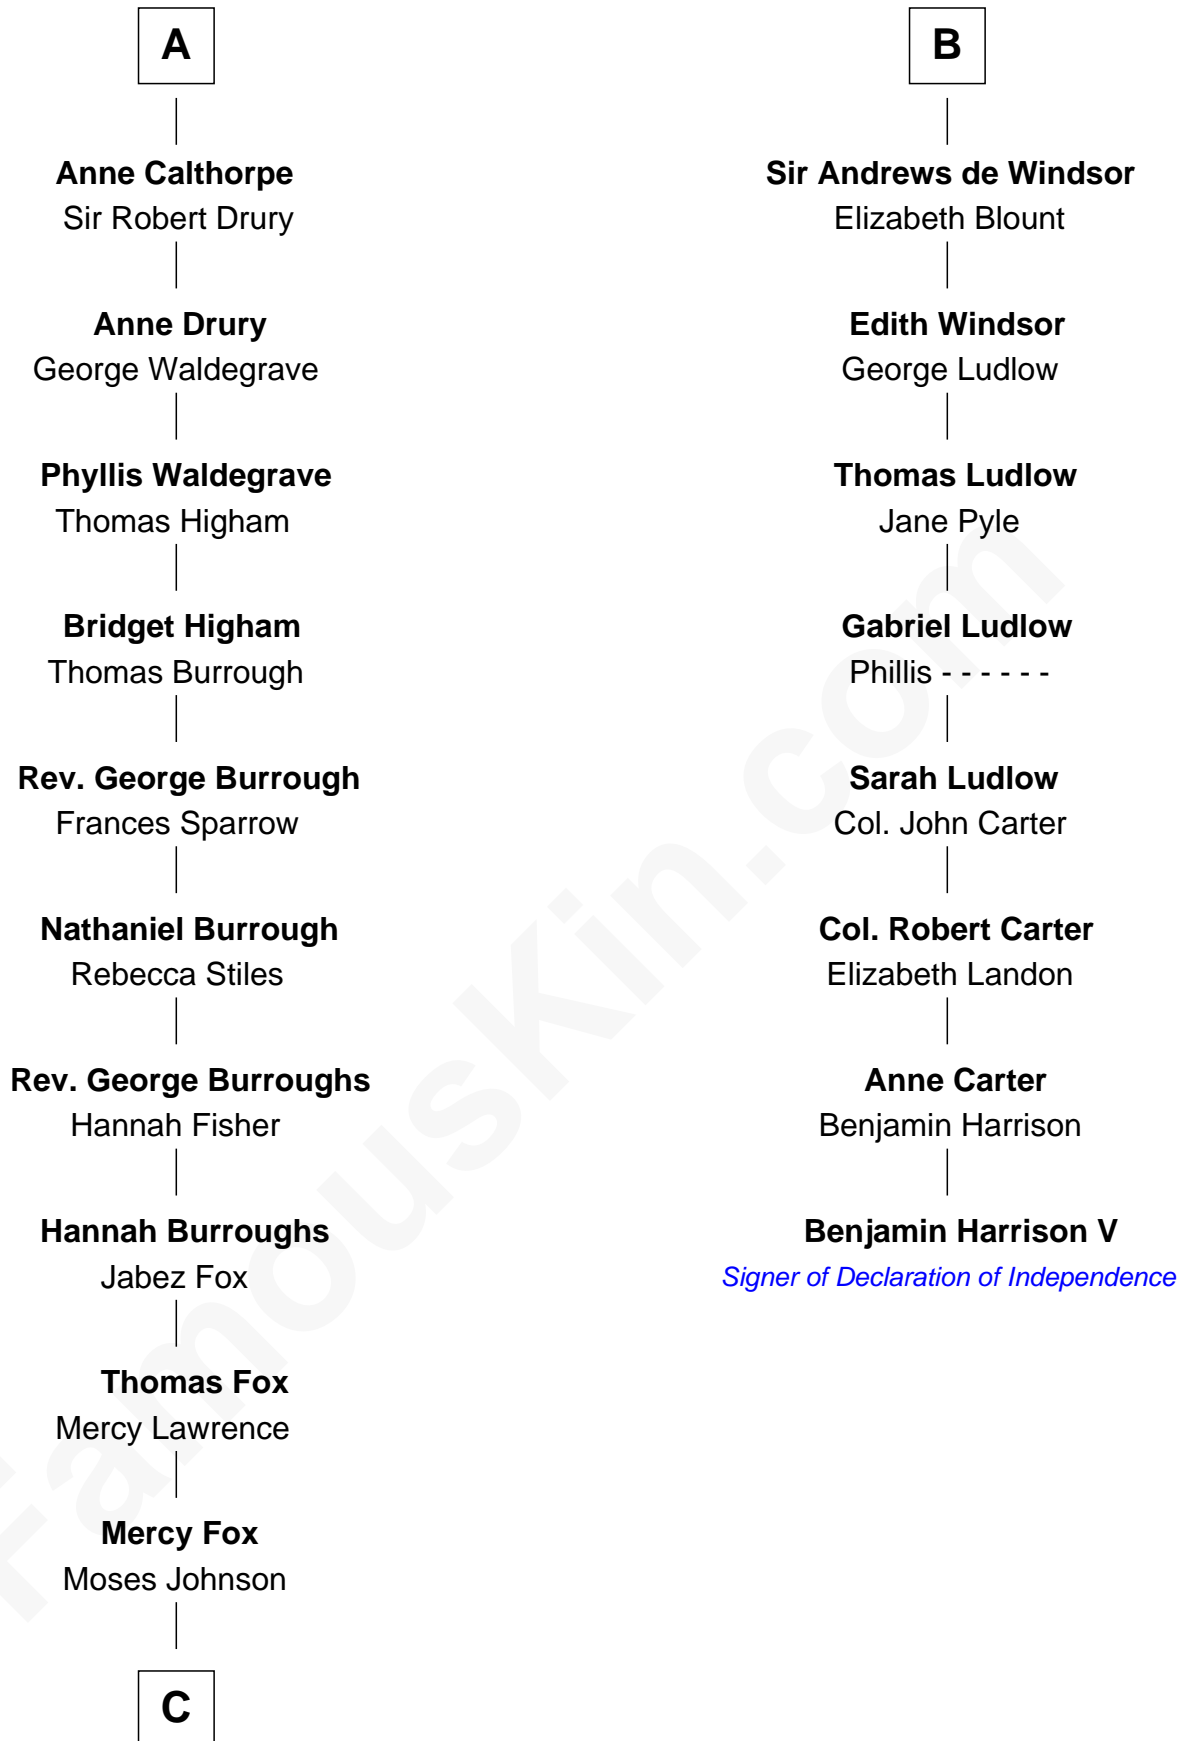

## Relationship Chart of

### Walt Disney

Co-Founder of The Walt Disney Company

14th cousin 7 times removed of

### Benjamin Harrison V

Signer of the Declaration of Independence

**King Edward I**  
Eleanor of Castile

**C**

—  
**Fanny Johnson**

John Call

—  
**Eber Call**

Violette Lawrence