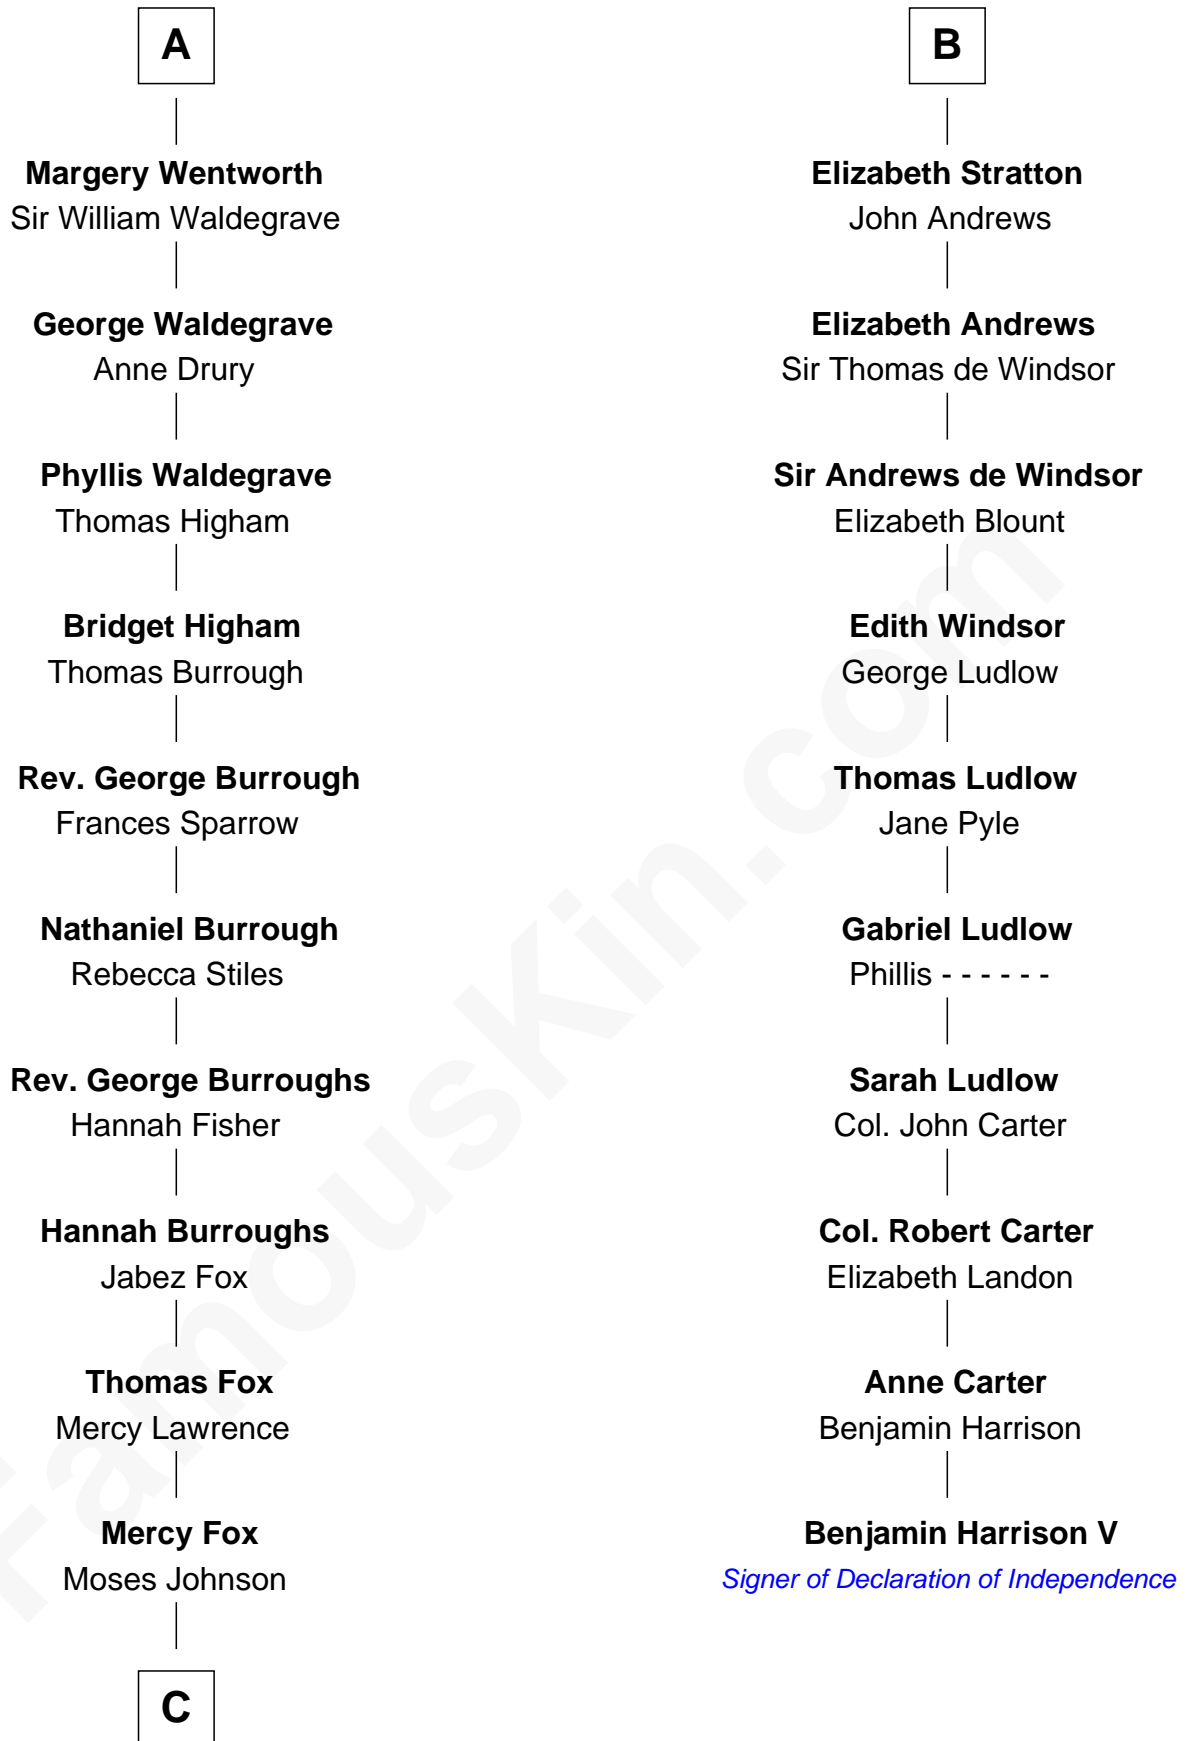

FamousKin.com

Relationship Chart of

Walt Disney

Co-Founder of The Walt Disney Company

16th cousin 5 times removed of

Benjamin Harrison V

Signer of the Declaration of Independence

C

—
Fanny Johnson

John Call

—
Eber Call

Violette Lawrence

—
Charles Call

Henrietta Gross

—
Flora Call

Elias Charles Disney