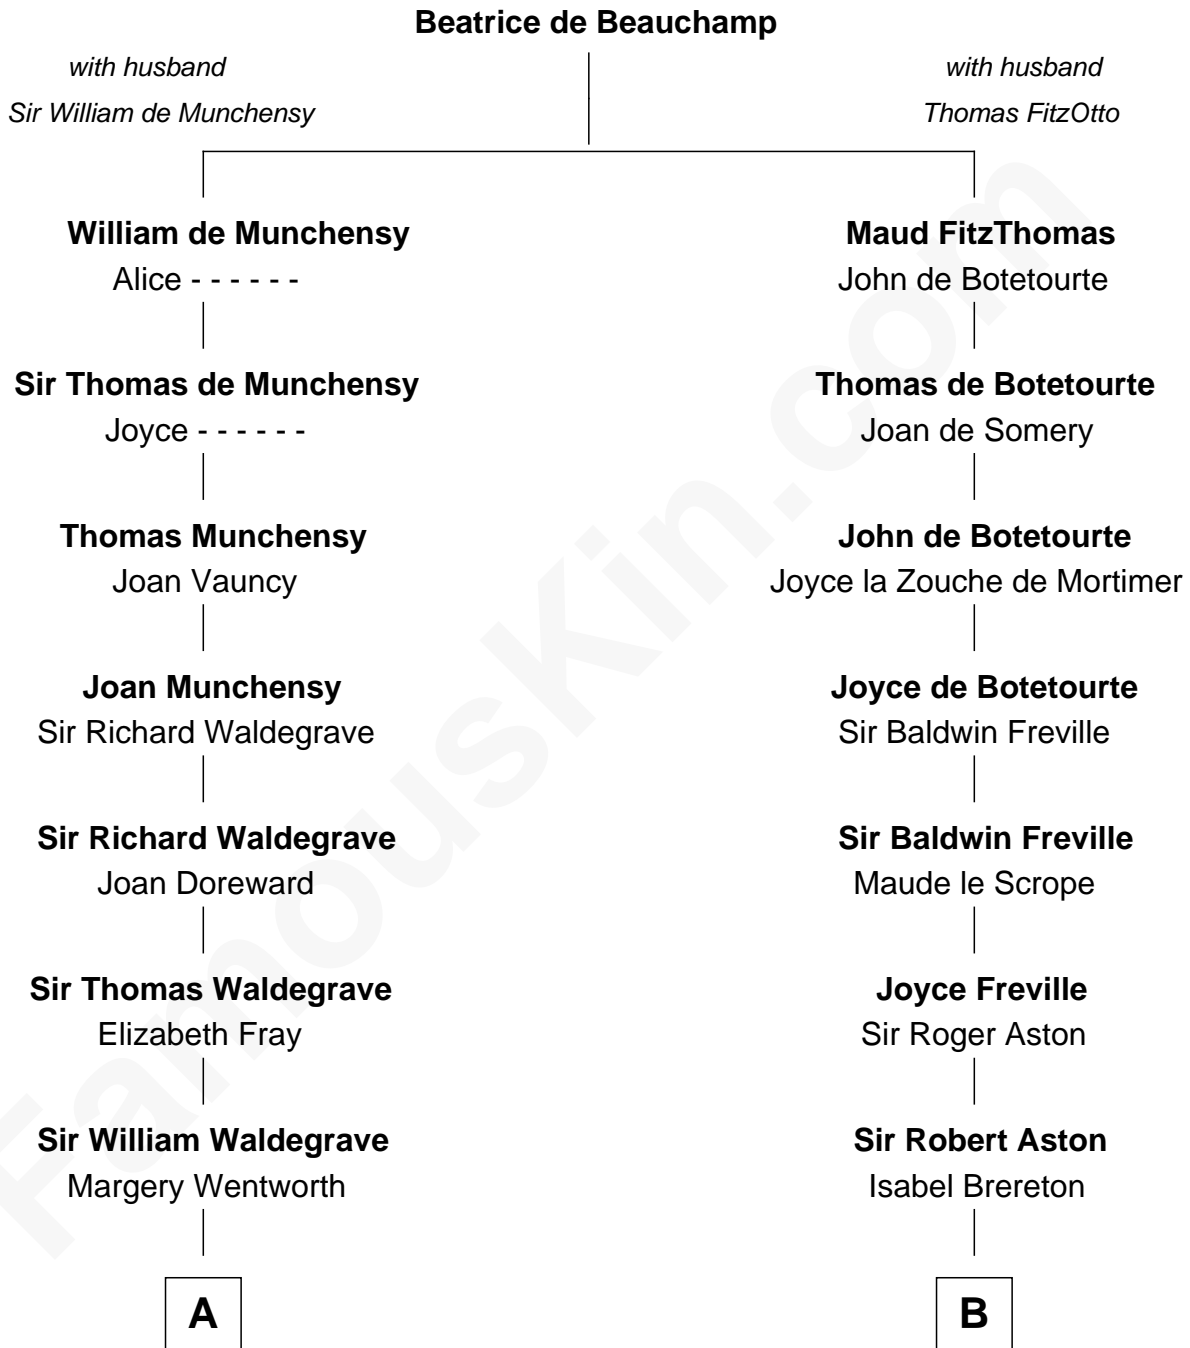

FamousKin.com Relationship Chart of

Walt Disney

Co-Founder of The Walt Disney Company

19th cousin 1 time removed of

Jay Gould

American Railroad "Robber Baron"

C

Eber Call

Violette Lawrence

Charles Call

Henrietta Gross

Flora Call

Elias Charles Disney

Walt Disney

Co-Founder of The Walt Disney Co.

D

Anna Osborn

Abraham Gould

John Burr Gould

Mary More

Jay Gould

"Robber Baron"

FamousKin.com