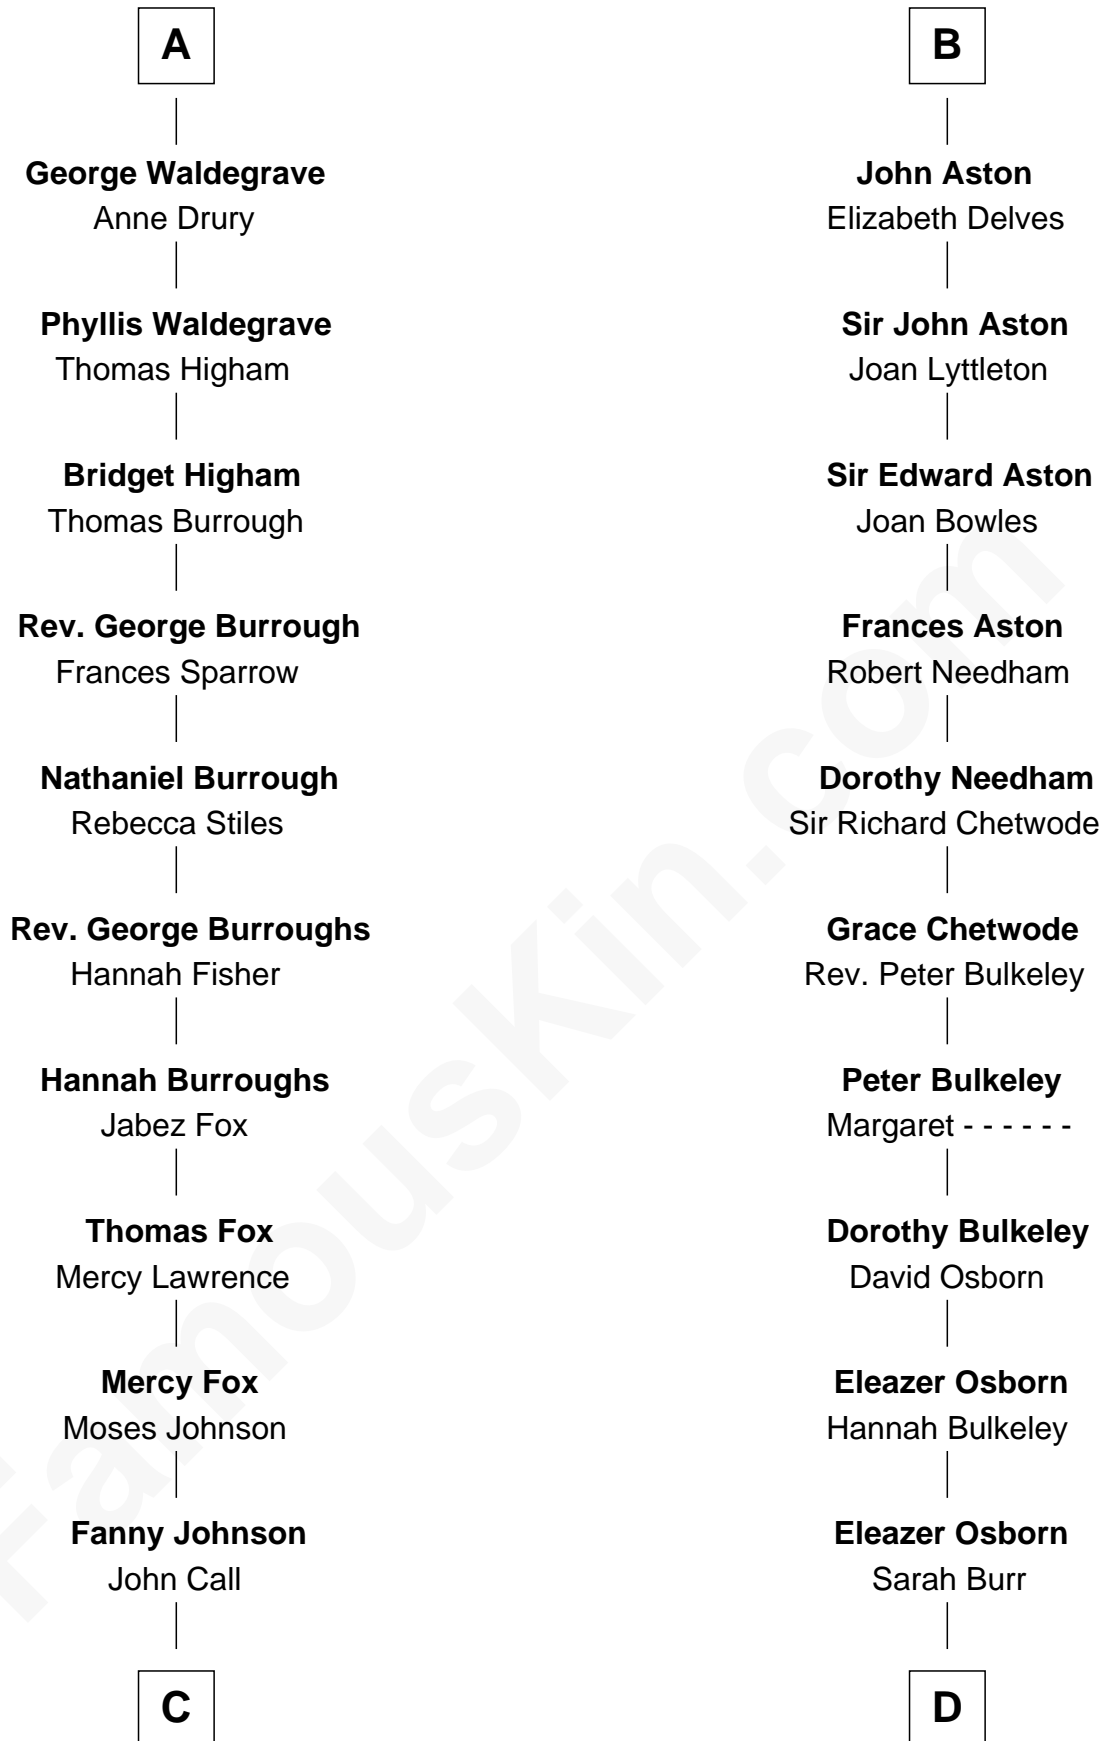

FamousKin.com Relationship Chart of

Walt Disney

Co-Founder of The Walt Disney Company

19th cousin 1 time removed of

Jay Gould

American Railroad "Robber Baron"

C

Eber Call

Violette Lawrence

Charles Call

Henrietta Gross

Flora Call

Elias Charles Disney

Walt Disney

Co-Founder of The Walt Disney Co.

D

Anna Osborn

Abraham Gould

John Burr Gould

Mary More

Jay Gould

"Robber Baron"

FamousKin.com