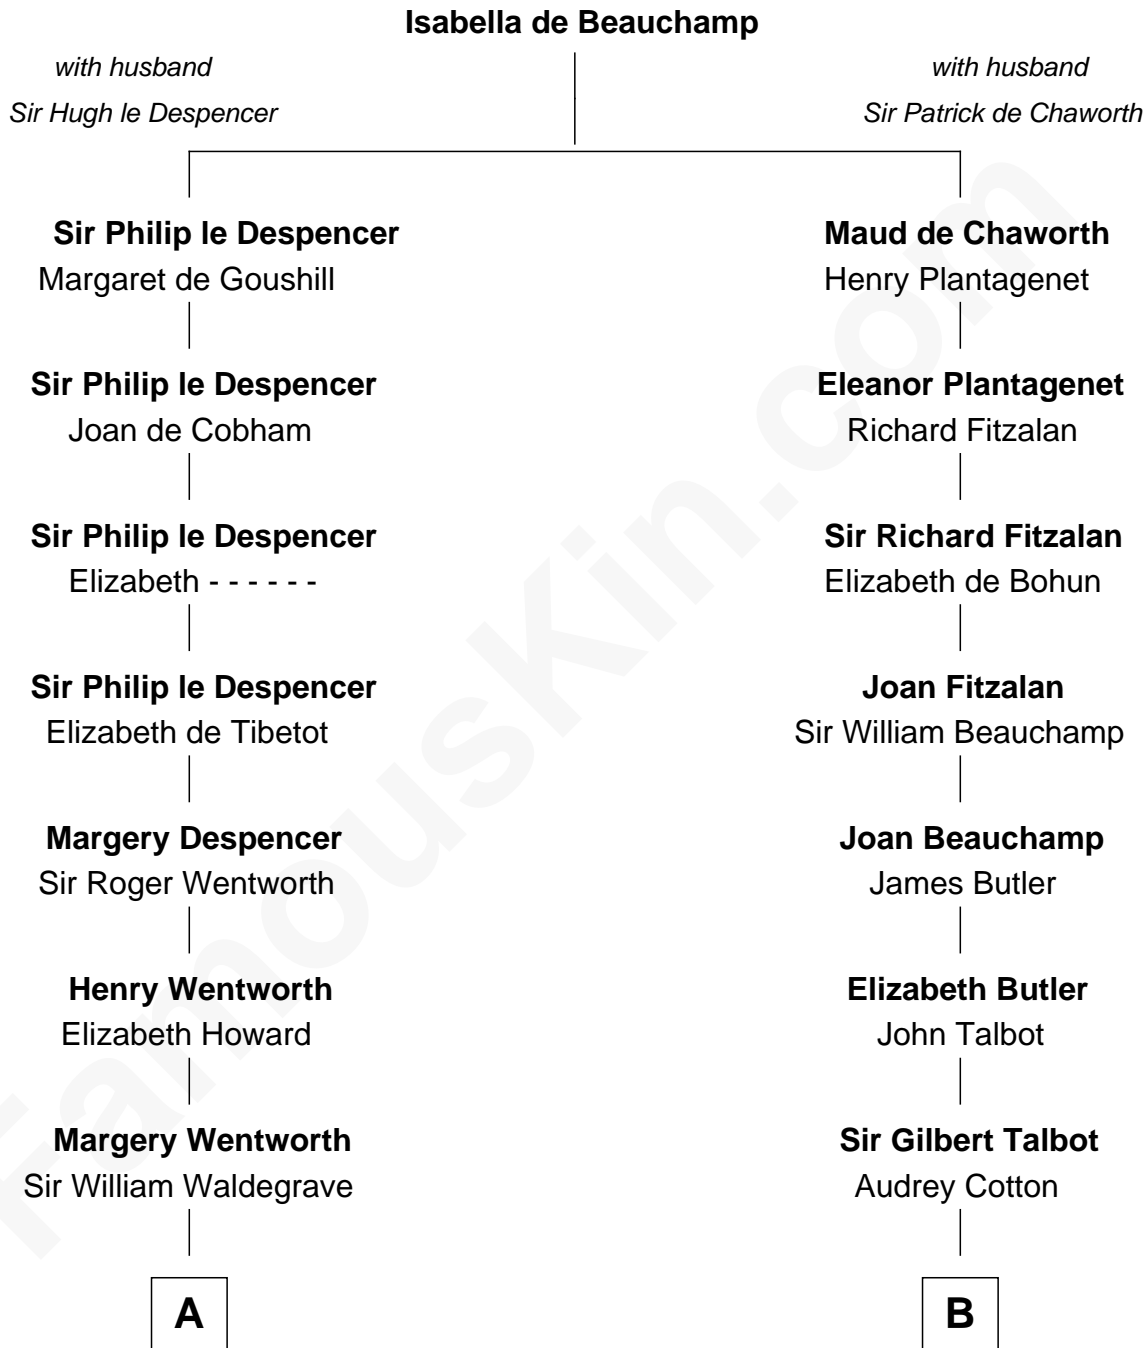

## Relationship Chart of

### Walt Disney

Co-Founder of The Walt Disney Company

18th cousin 2 times removed of

### Jay Gould

American Railroad "Robber Baron"

**C**

**Eber Call**

Violette Lawrence

**Charles Call**

Henrietta Gross

**Flora Call**