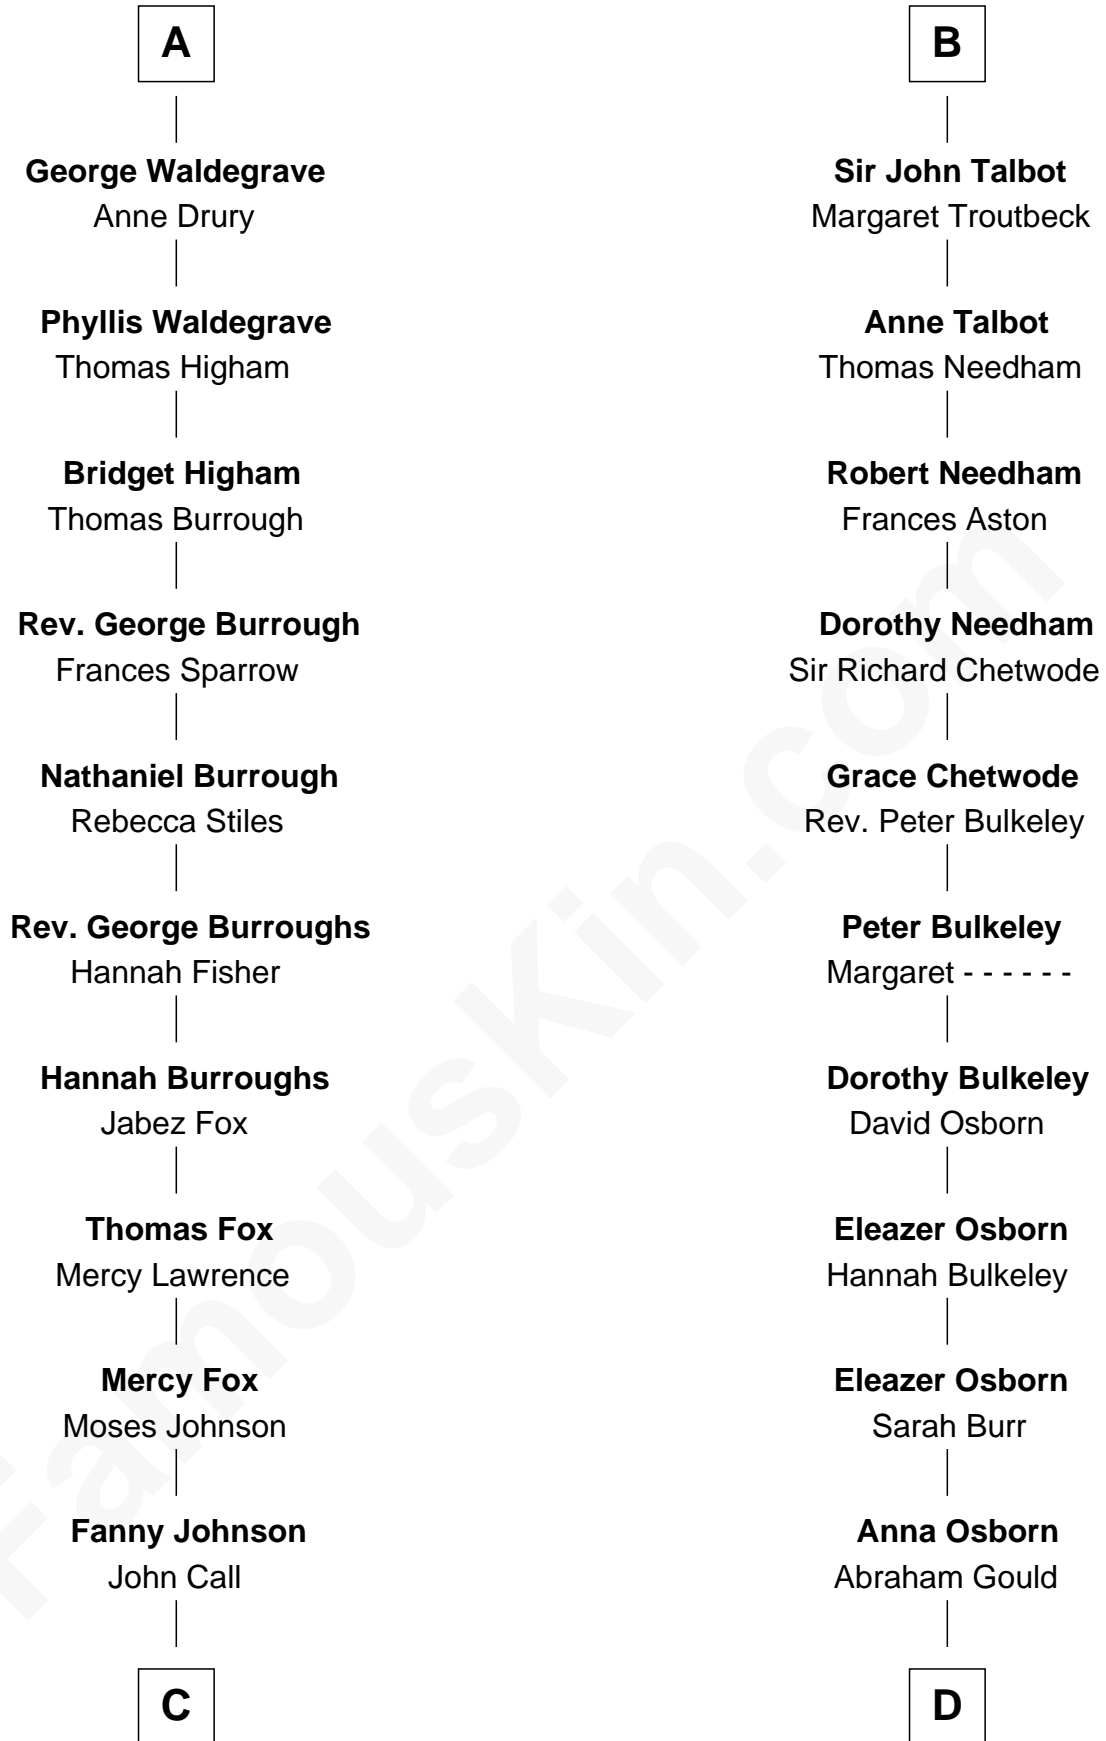

## Relationship Chart of

### Walt Disney

Co-Founder of The Walt Disney Company

18th cousin 2 times removed of

### Jay Gould

American Railroad "Robber Baron"

**C**

**Eber Call**

Violette Lawrence

**Charles Call**

Henrietta Gross

**Flora Call**

Elias Charles Disney

**Walt Disney**

*Co-Founder of The Walt Disney Co.*

**D**

**John Burr Gould**

Mary More

**Jay Gould**

*"Robber Baron"*