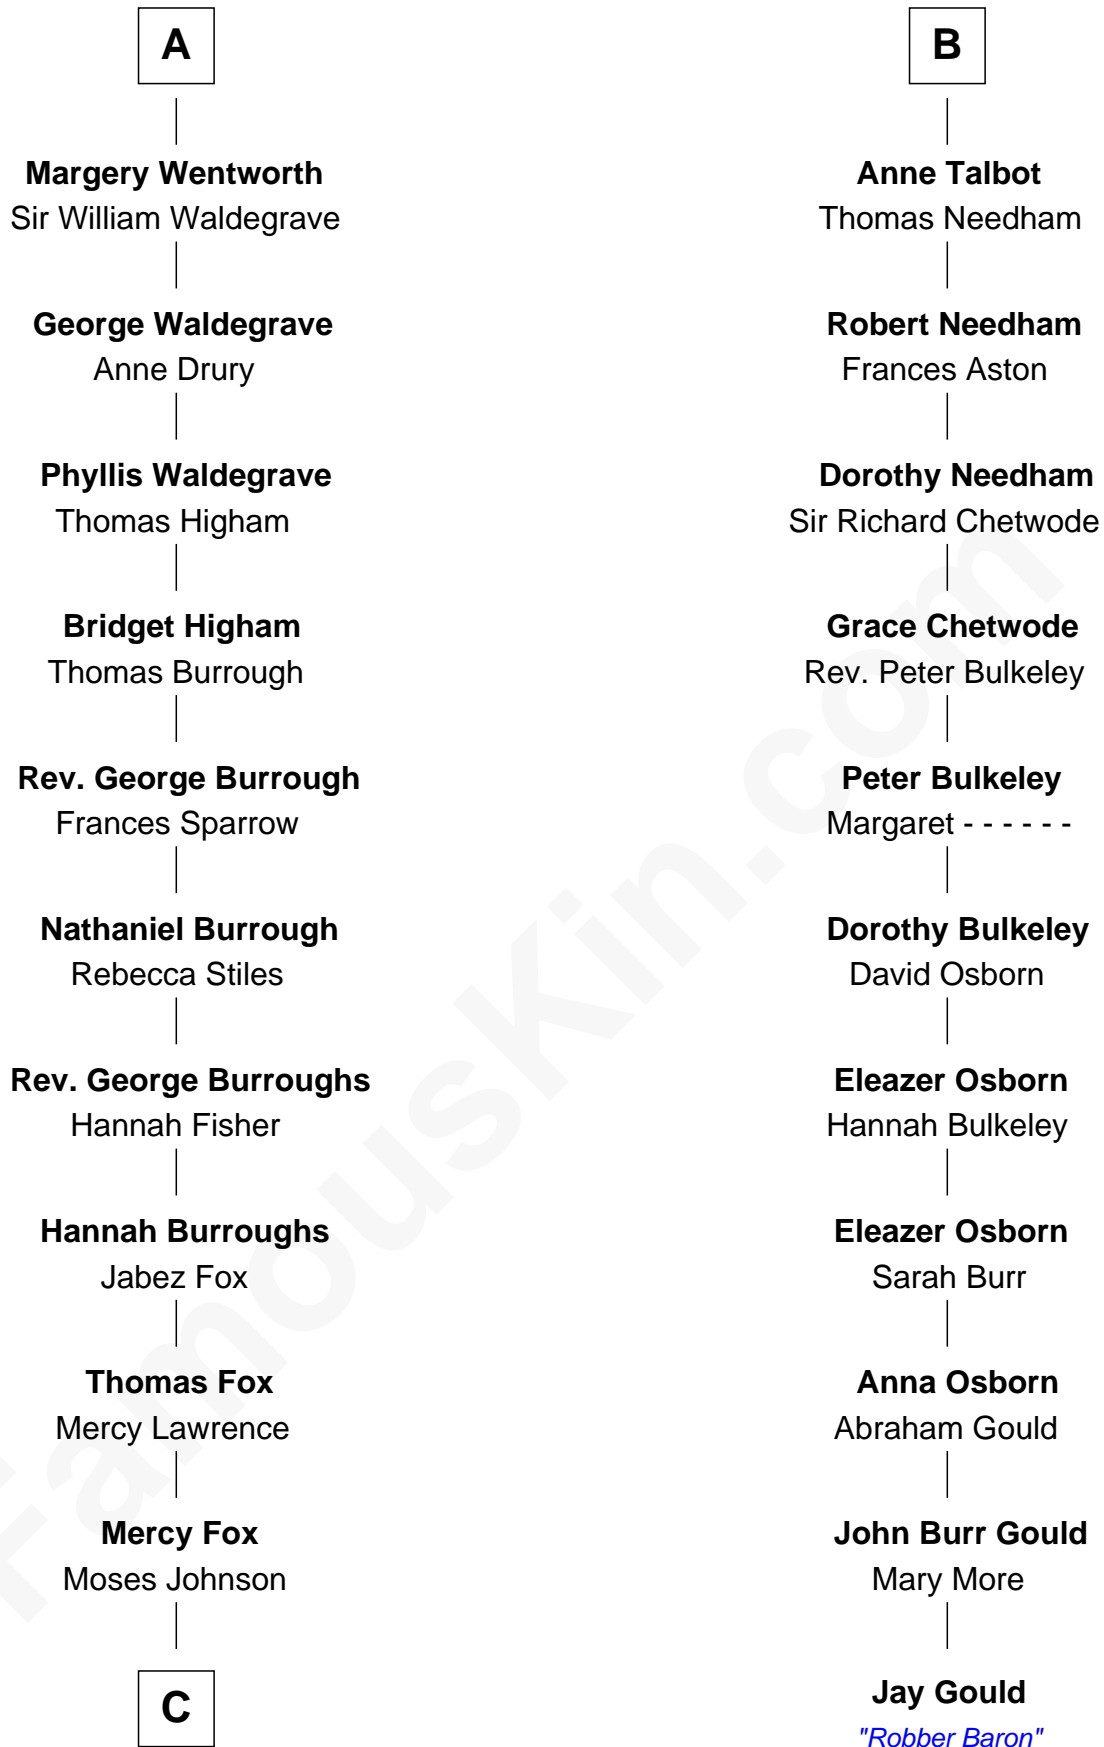

## Relationship Chart of

### Walt Disney

Co-Founder of The Walt Disney Company

17th cousin 4 times removed of

### Jay Gould

American Railroad "Robber Baron"

**C**

—  
**Fanny Johnson**

John Call

—  
**Eber Call**

Violette Lawrence

—  
**Charles Call**