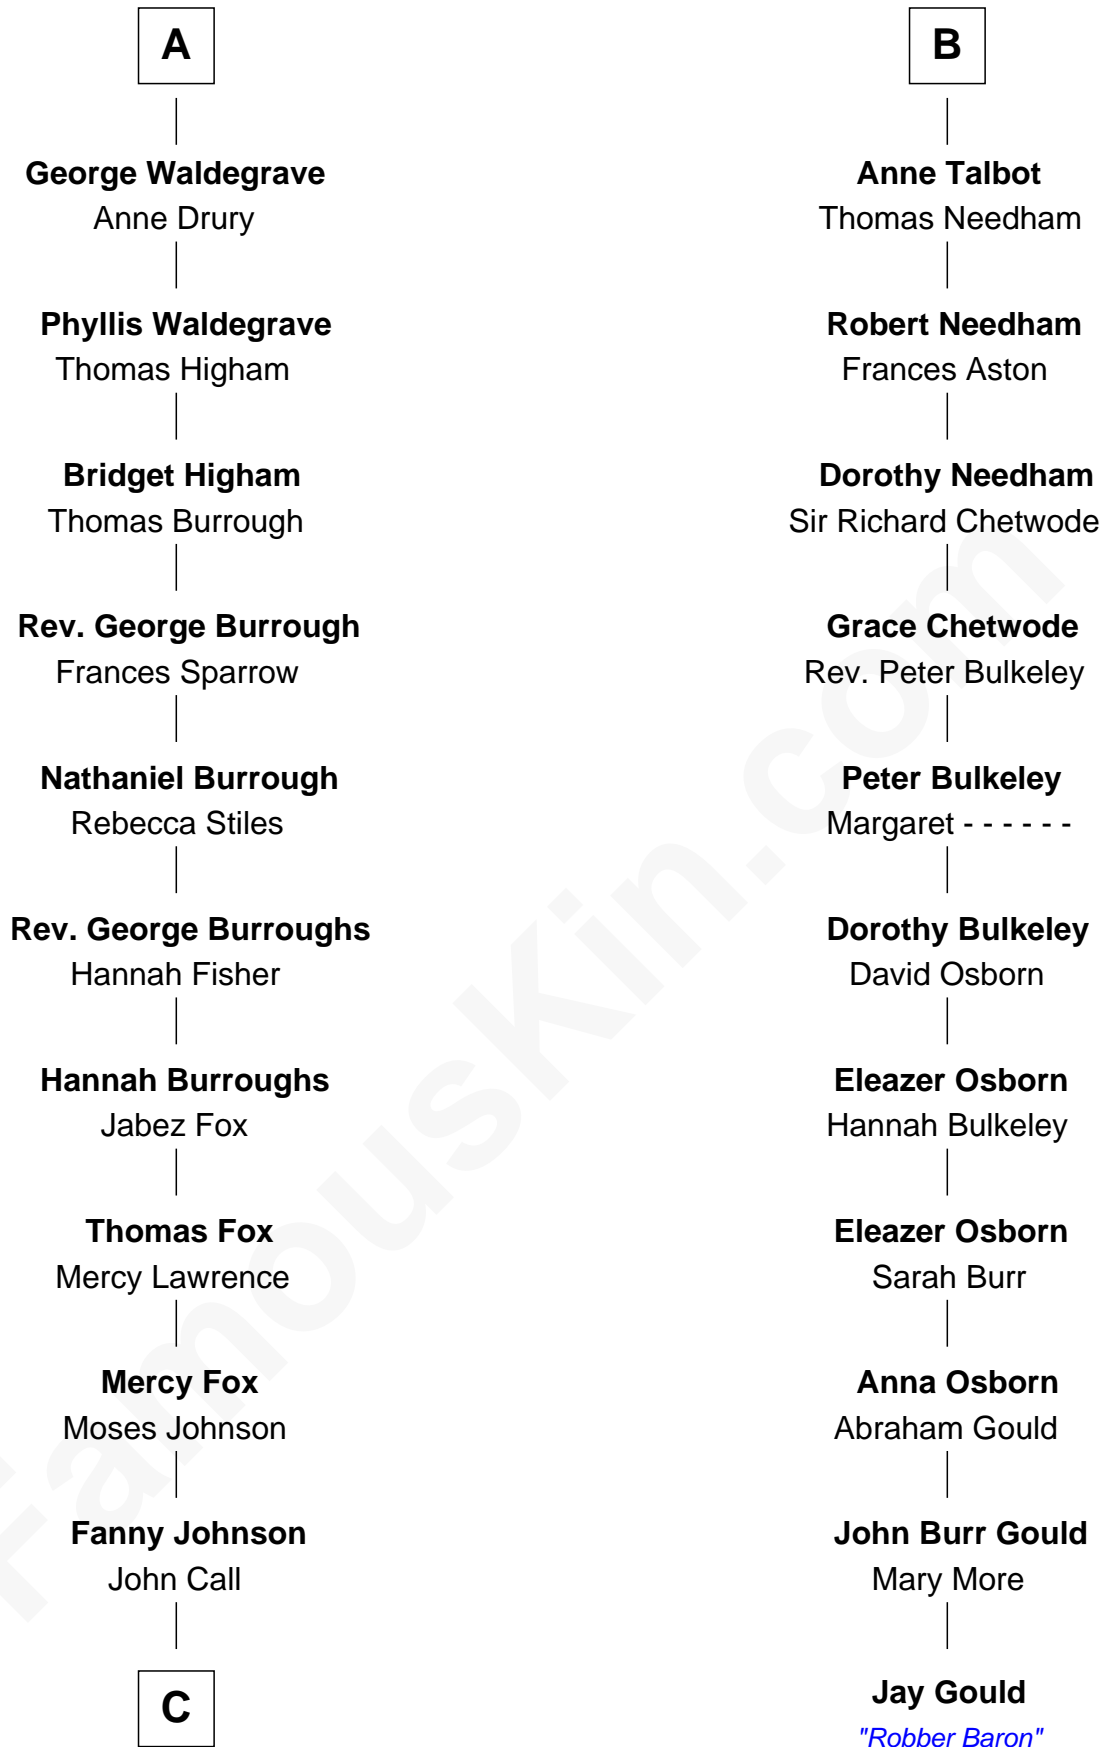

## Relationship Chart of

### Walt Disney

Co-Founder of The Walt Disney Company

17th cousin 3 times removed of

### Jay Gould

American Railroad "Robber Baron"

**William de Ros**  
Maude de Vaux

**C**

—  
**Eber Call**

Violette Lawrence

—  
**Charles Call**

Henrietta Gross