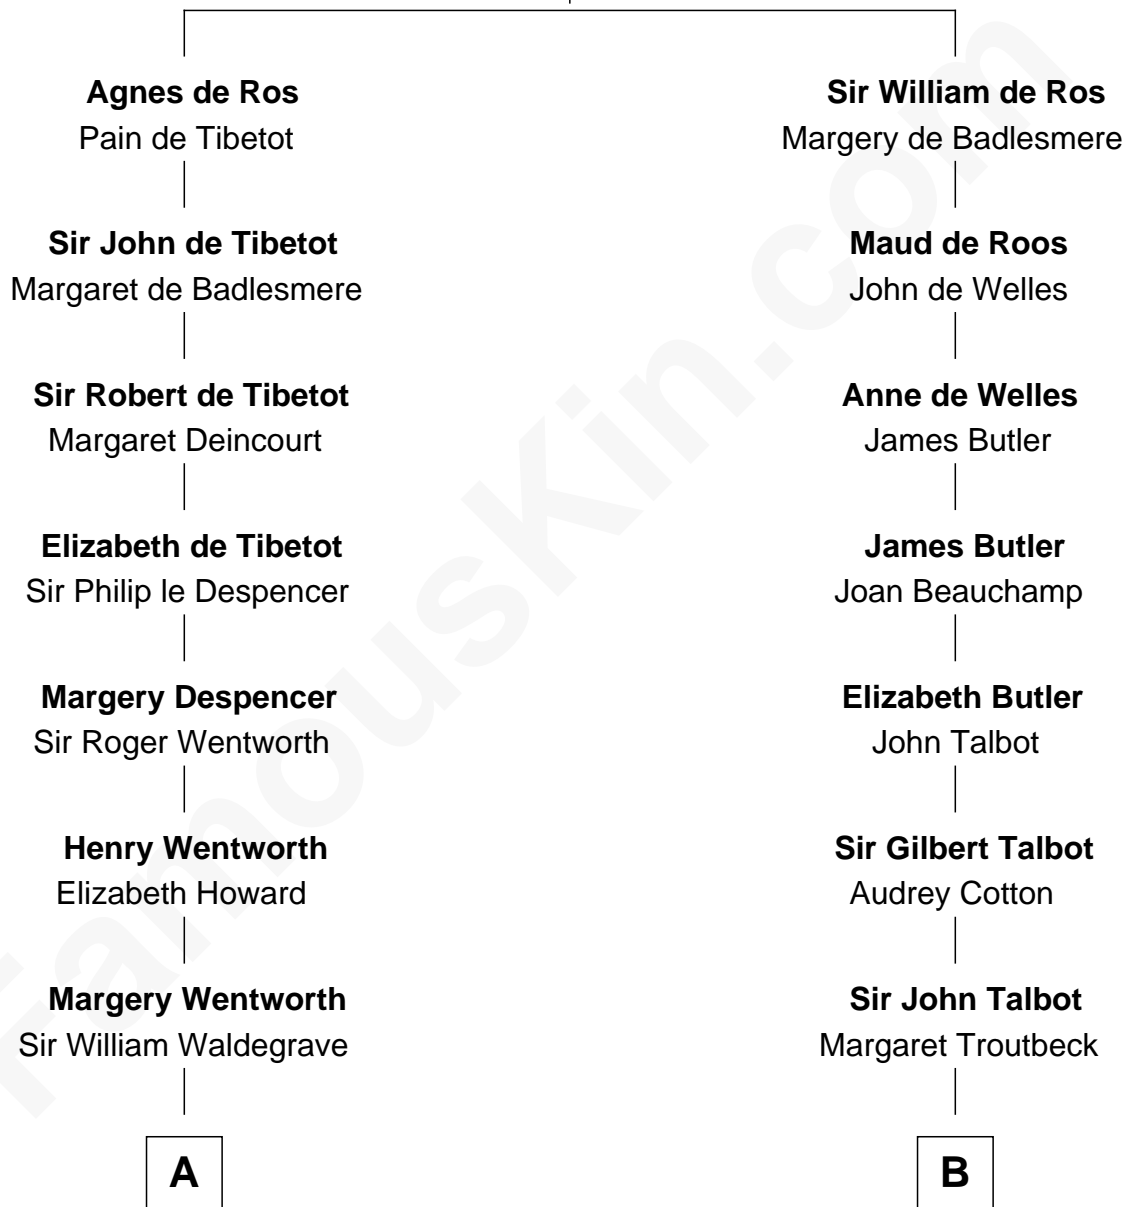

## Relationship Chart of

### Walt Disney

Co-Founder of The Walt Disney Company

17th cousin 3 times removed of

### Jay Gould

American Railroad "Robber Baron"

**William de Ros**  
Maude de Vaux

**C**

—  
**Eber Call**

Violette Lawrence

—  
**Charles Call**

Henrietta Gross