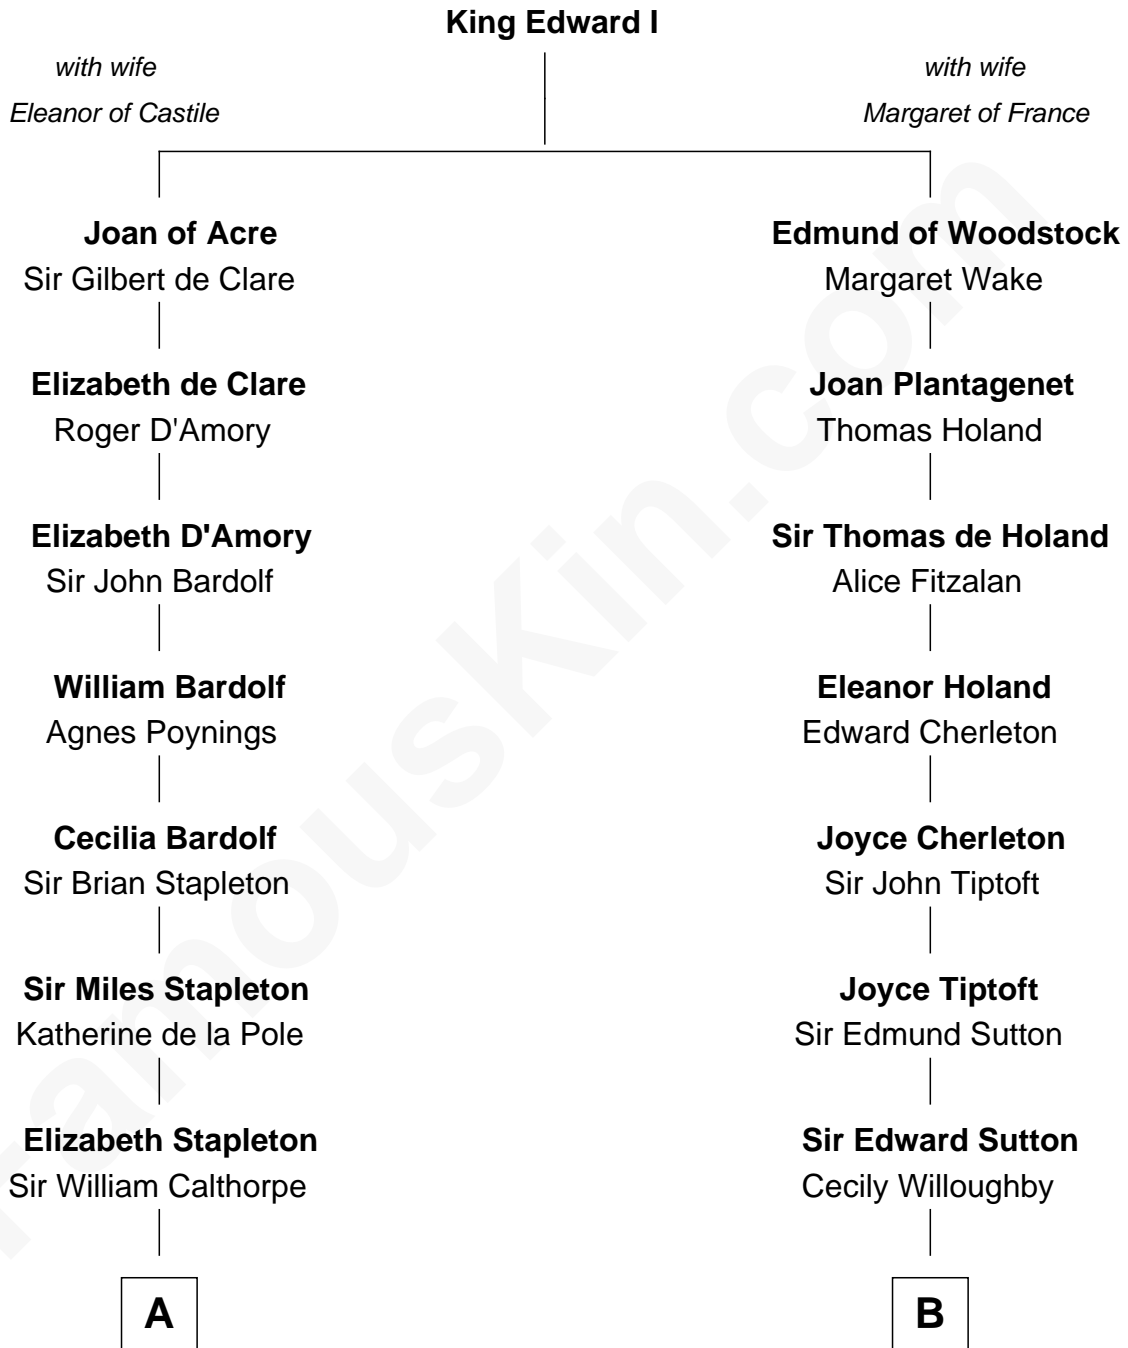

FamousKin.com

Relationship Chart of

Walt Disney

Co-Founder of The Walt Disney Company

18th cousin 3 times removed of

William Marsh Rice
 Founder of Rice University

C

Fanny Johnson

John Call

Eber Call

Violette Lawrence

Charles Call

Henrietta Gross

Flora Call

Elias Charles Disney

Walt Disney