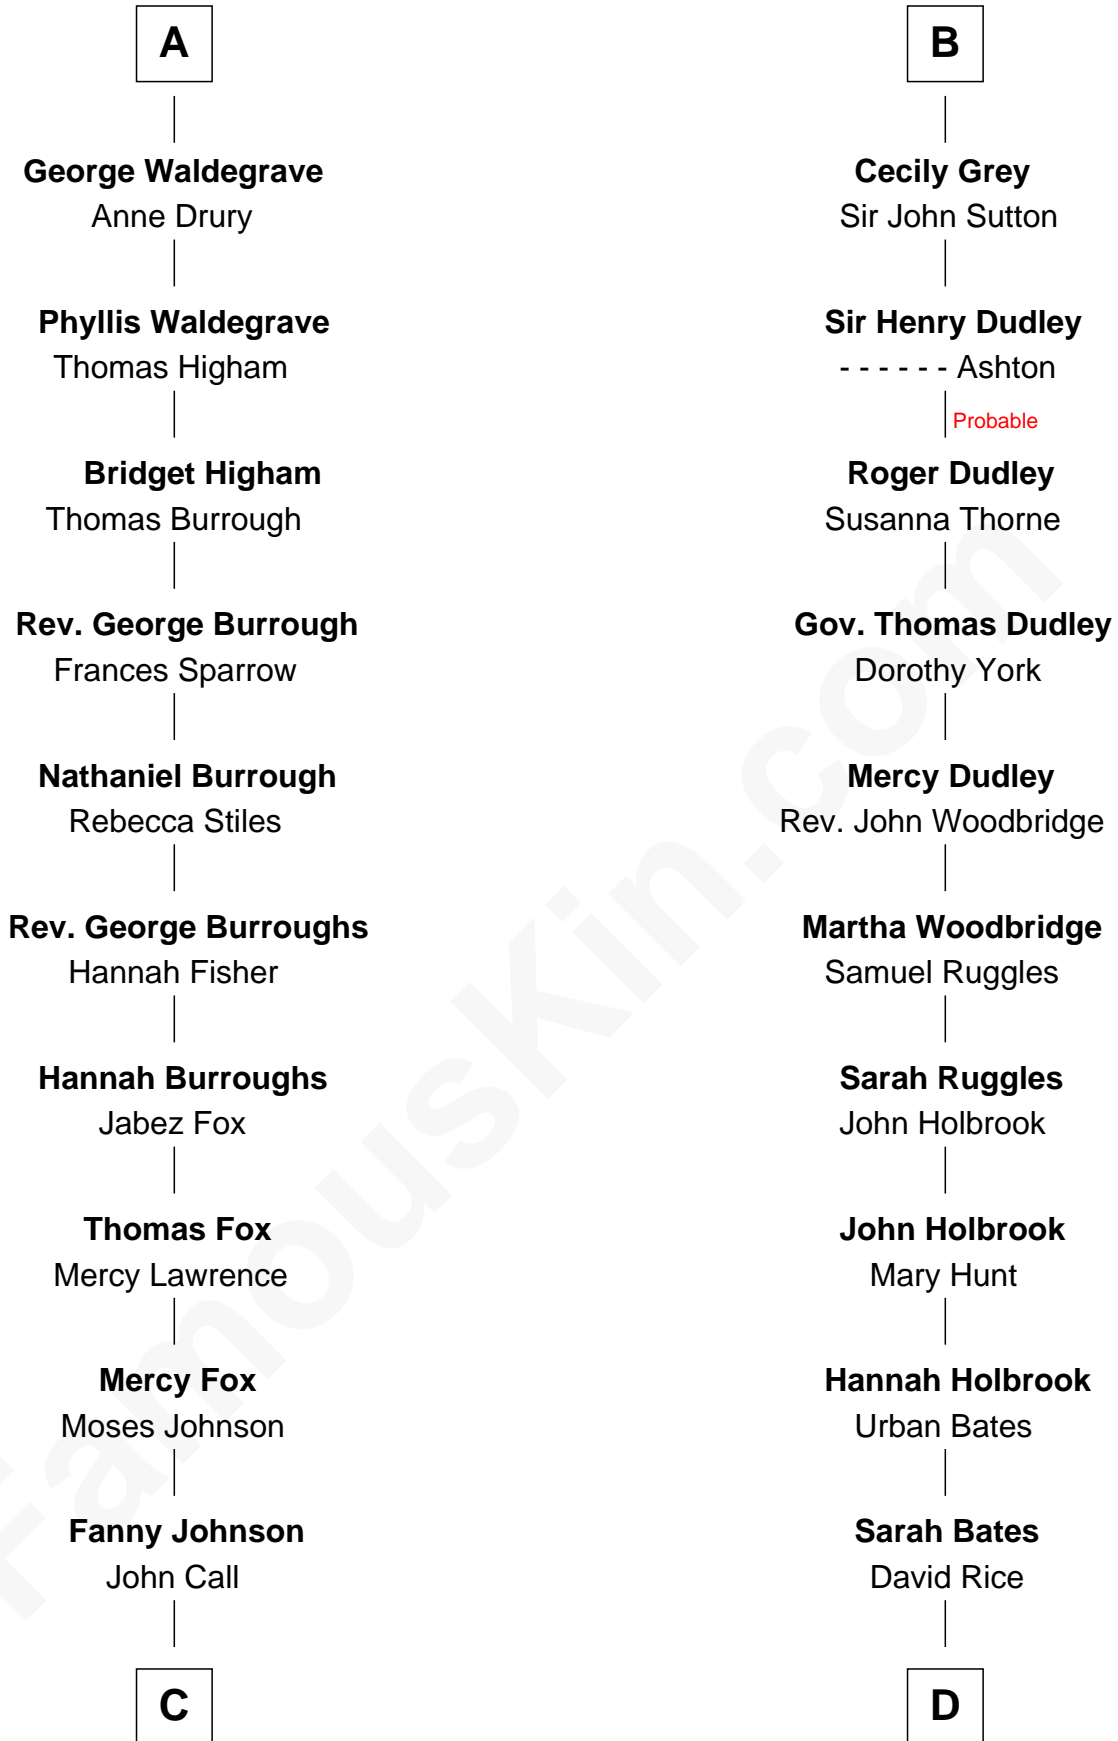

## Relationship Chart of

### Walt Disney

*Co-Founder of The Walt Disney Company*

18th cousin 2 times removed of

**William Marsh Rice**  
*Founder of Rice University*

**William de Ros**  
Maude de Vaux

**C**

**Eber Call**

Violette Lawrence

**Charles Call**

Henrietta Gross

**Flora Call**

Elias Charles Disney

**Walt Disney**

*Co-Founder of The Walt Disney Co.*

**D**

**David Rice**

Patty Hall

**William Marsh Rice**

*Founder of Rice University*

FamousKin.com