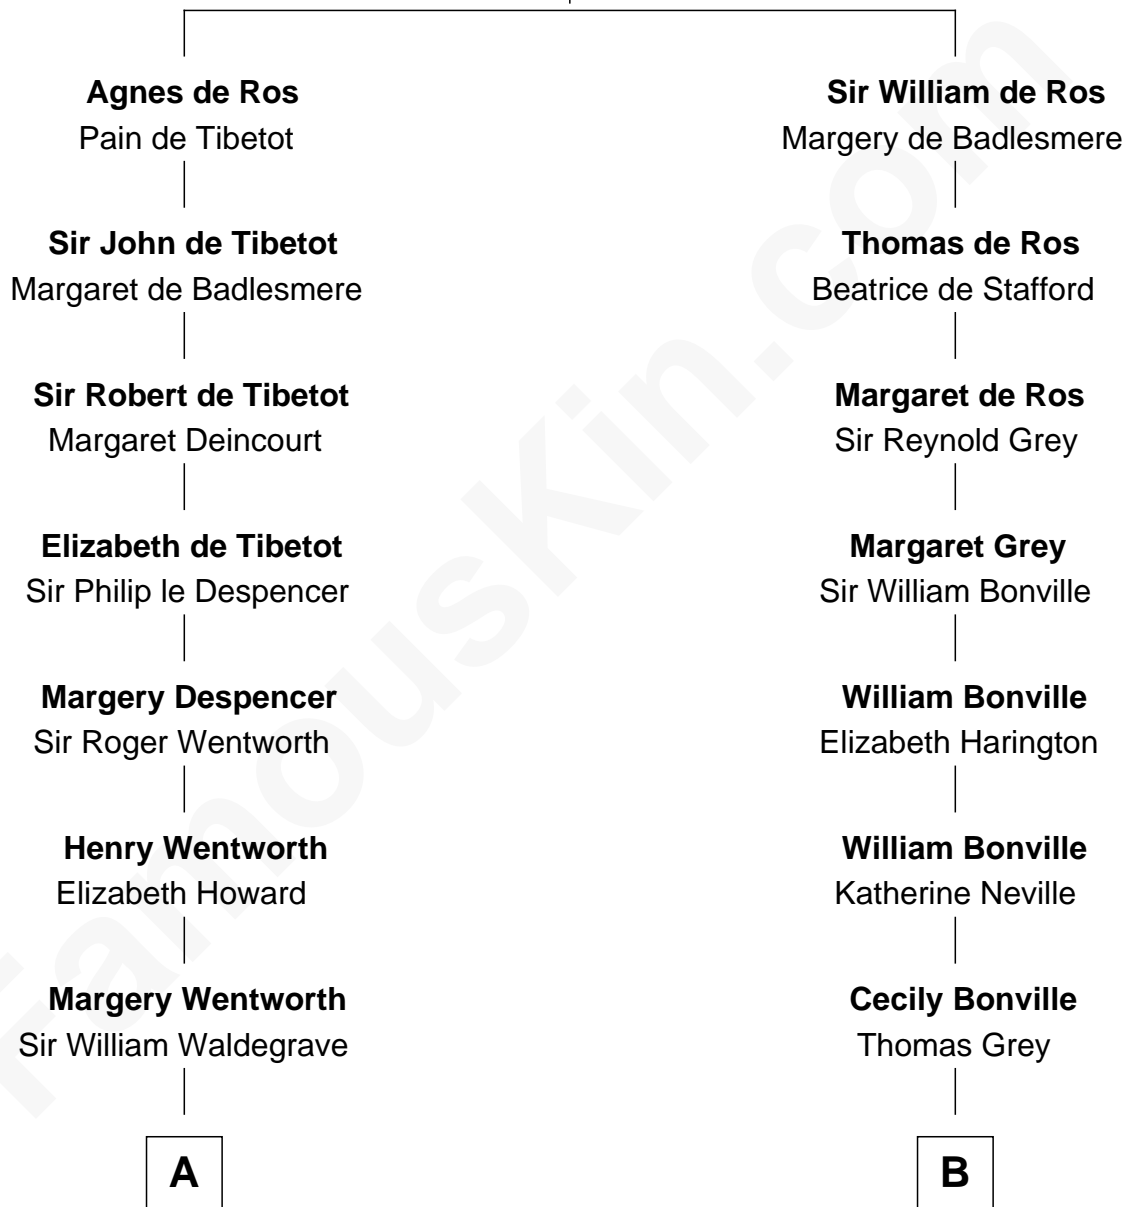

## Relationship Chart of

### Walt Disney

*Co-Founder of The Walt Disney Company*

18th cousin 2 times removed of

**William Marsh Rice**  
*Founder of Rice University*

**William de Ros**  
Maude de Vaux

**C**

**Eber Call**

Violette Lawrence

**Charles Call**

Henrietta Gross

**Flora Call**

Elias Charles Disney

**Walt Disney**

*Co-Founder of The Walt Disney Co.*

**D**

**David Rice**

Patty Hall

**William Marsh Rice**

*Founder of Rice University*

FamousKin.com