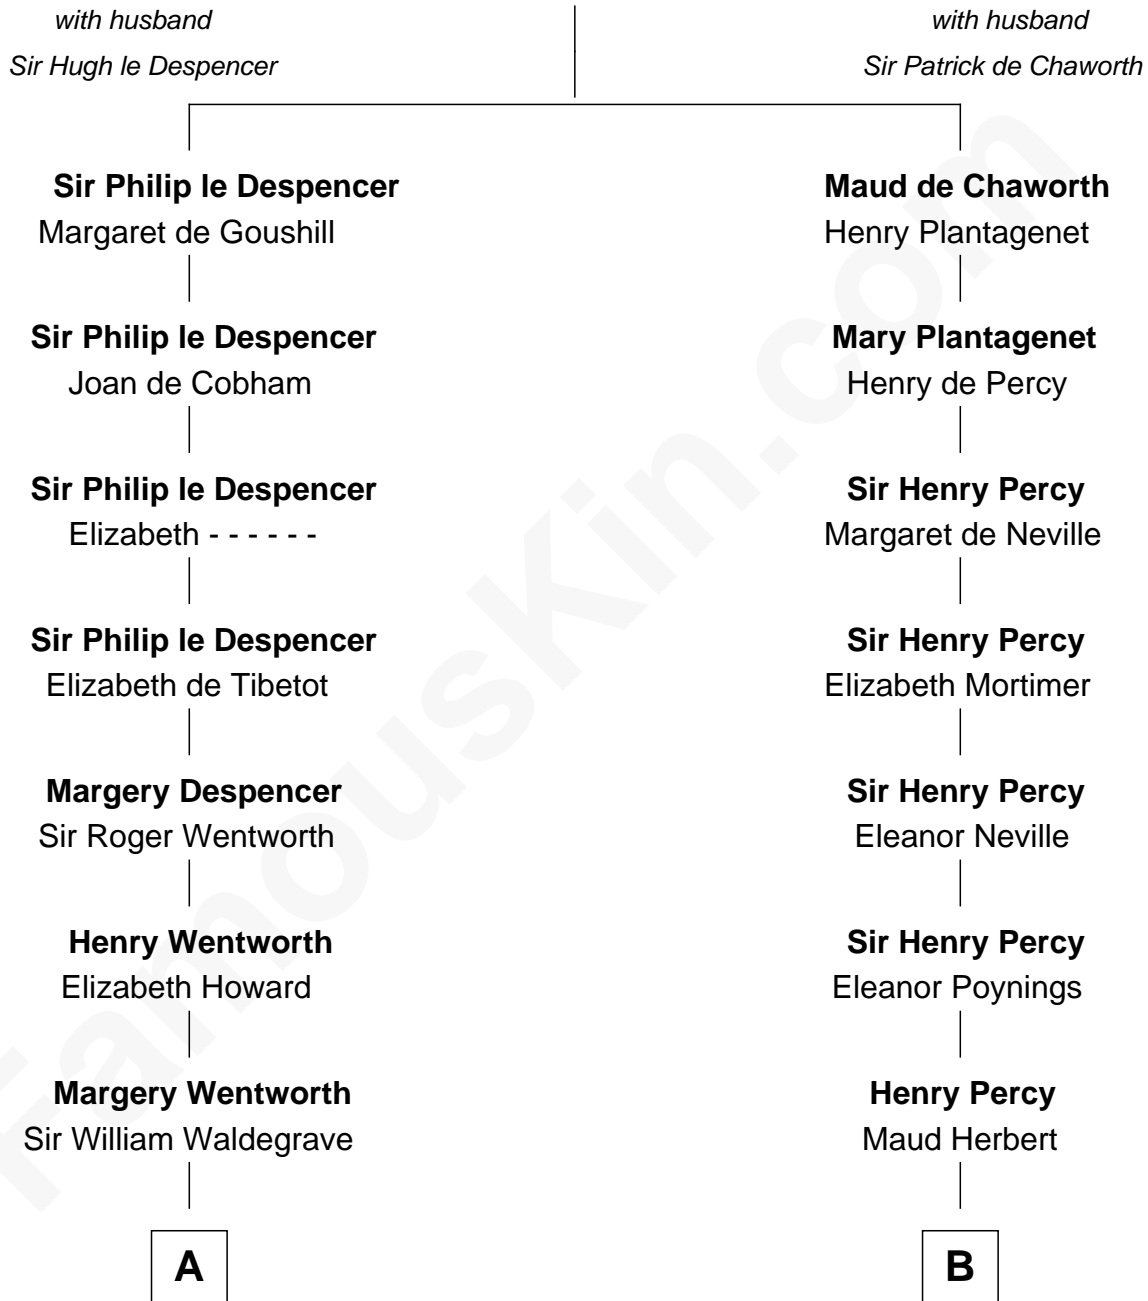

FamousKin.com

Relationship Chart of

Walt Disney

Co-Founder of The Walt Disney Company

20th cousin 1 time removed of

Harry F. Byrd

50th Governor of Virginia

Isabella de Beauchamp

C

Eber Call

Violette Lawrence

Charles Call

Henrietta Gross

Flora Call

Elias Charles Disney

Walt Disney