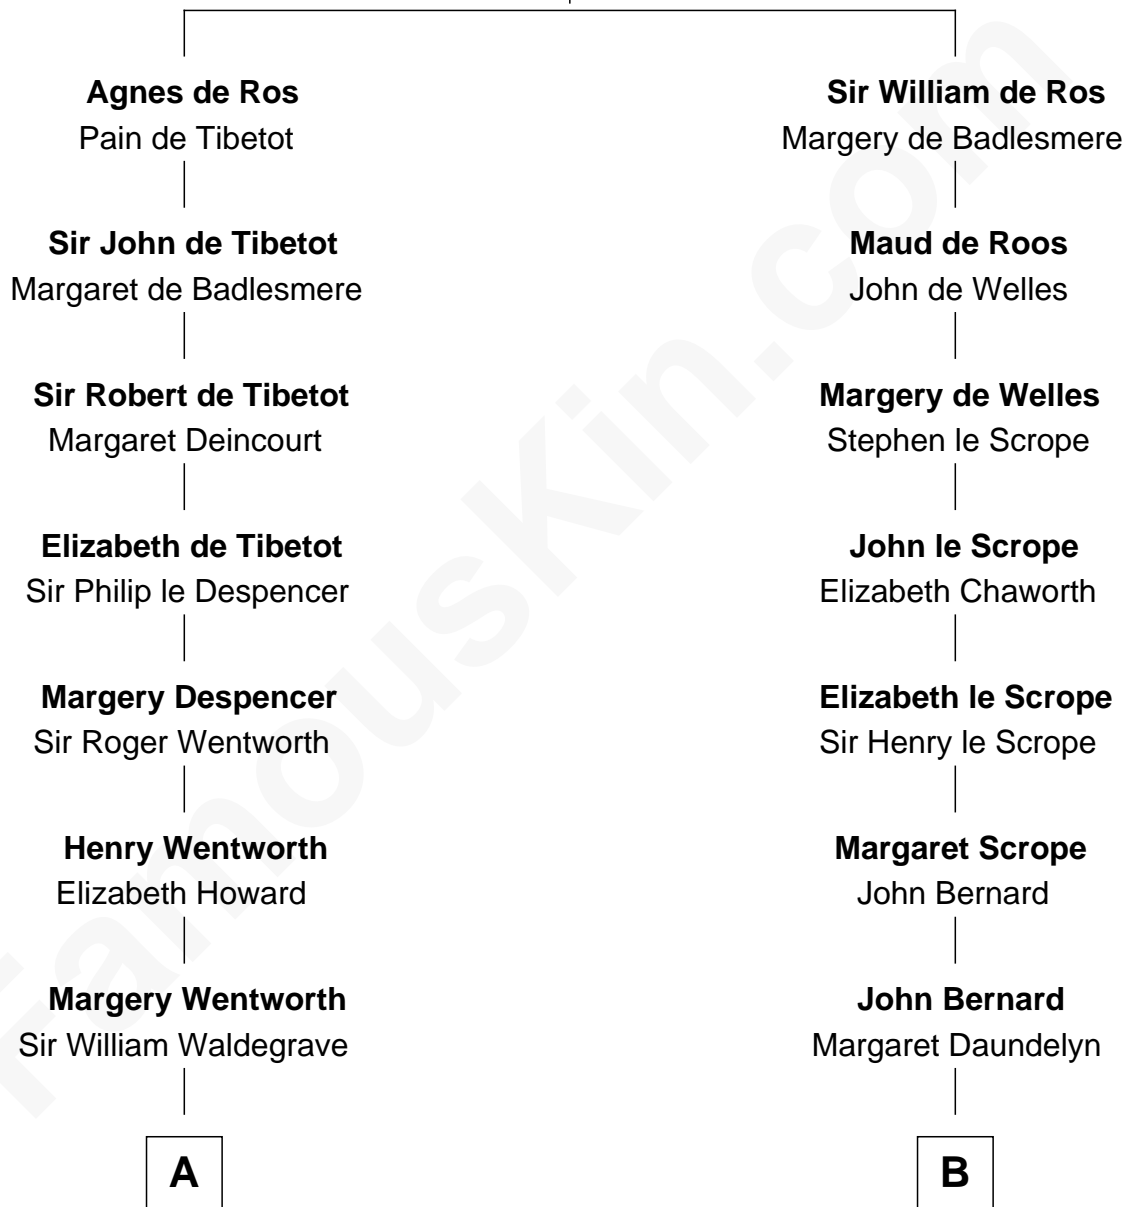

FamousKin.com

Relationship Chart of

Walt Disney

Co-Founder of The Walt Disney Company

18th cousin 2 times removed of

Harry F. Byrd

50th Governor of Virginia

William de Ros
Maude de Vaux

C

Eber Call
Violette Lawrence

Charles Call
Henrietta Gross

Flora Call
Elias Charles Disney

Walt Disney
Co-Founder of The Walt Disney Co.

D

Richard Evelyn Byrd
Eleanor Bolling Flood

Harry F. Byrd
50th Governor of Virginia