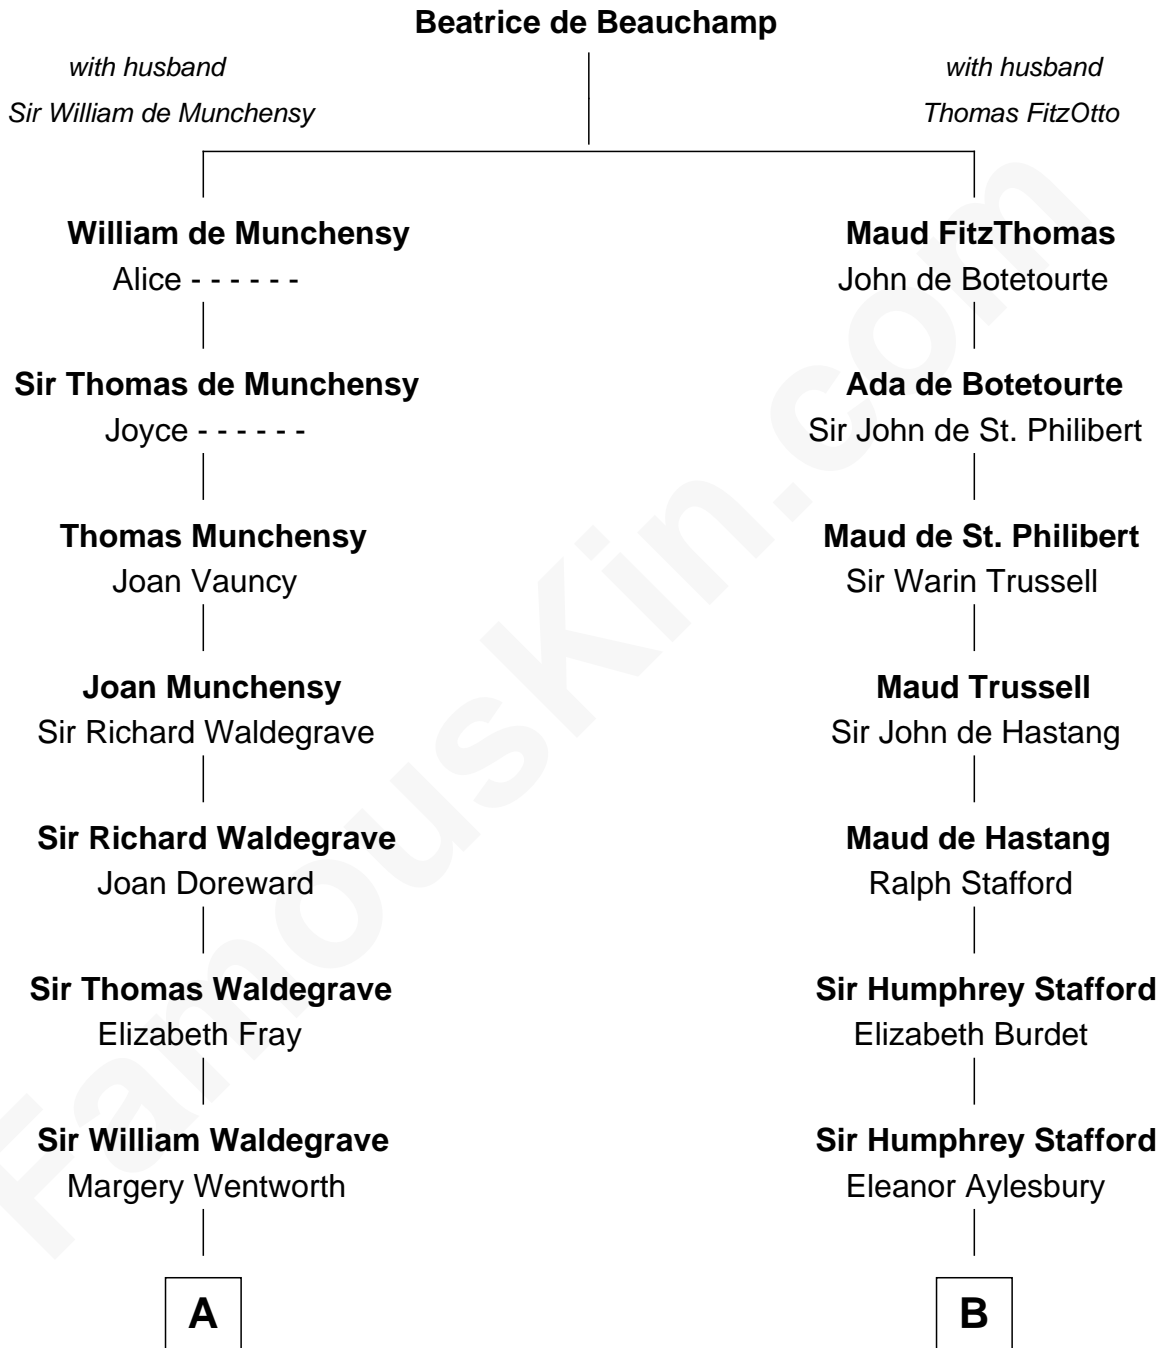

FamousKin.com

Relationship Chart of

Walt Disney

Co-Founder of The Walt Disney Company

19th cousin 1 time removed of

Meriwether Lewis

Lewis and Clark Expedition

C

Eber Call
Violette Lawrence

Charles Call
Henrietta Gross

Flora Call
Elias Charles Disney

Walt Disney
Co-Founder of The Walt Disney Co.

D

Elizabeth Thornton
Thomas Meriwether

Lucy Meriwether
William Lewis

Meriwether Lewis
Lewis and Clark Expedition