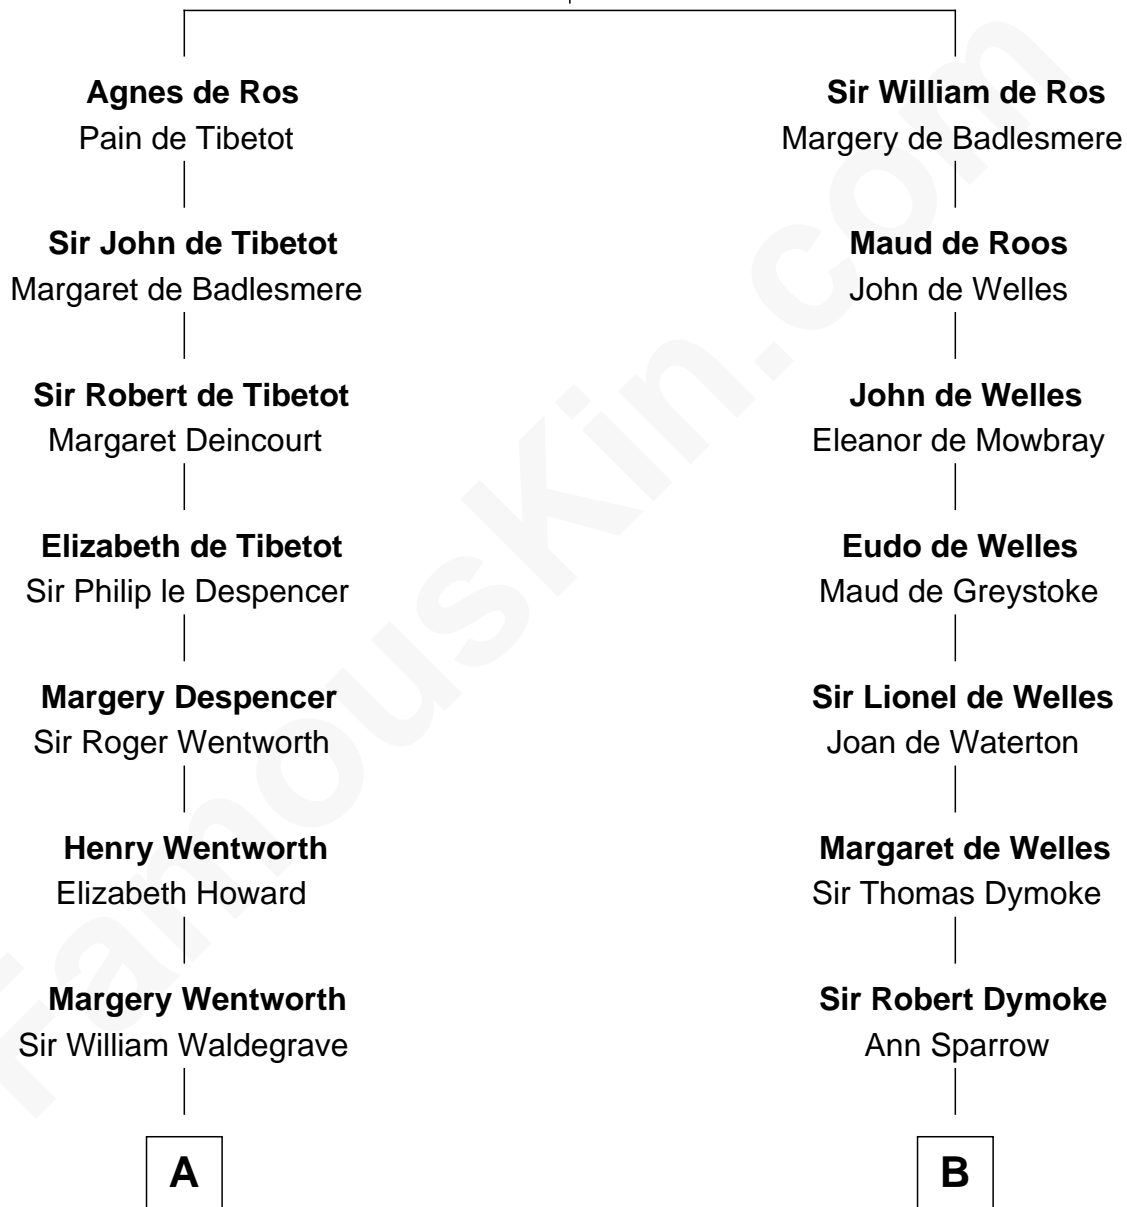

FamousKin.com

Relationship Chart of

Walt Disney

Co-Founder of The Walt Disney Company

15th cousin 5 times removed of

Meriwether Lewis

Lewis and Clark Expedition

William de Ros
Maude de Vaux

C

—
Eber Call

Violette Lawrence

—
Charles Call

Henrietta Gross

—
Flora Call

Elias Charles Disney

—
Walt Disney