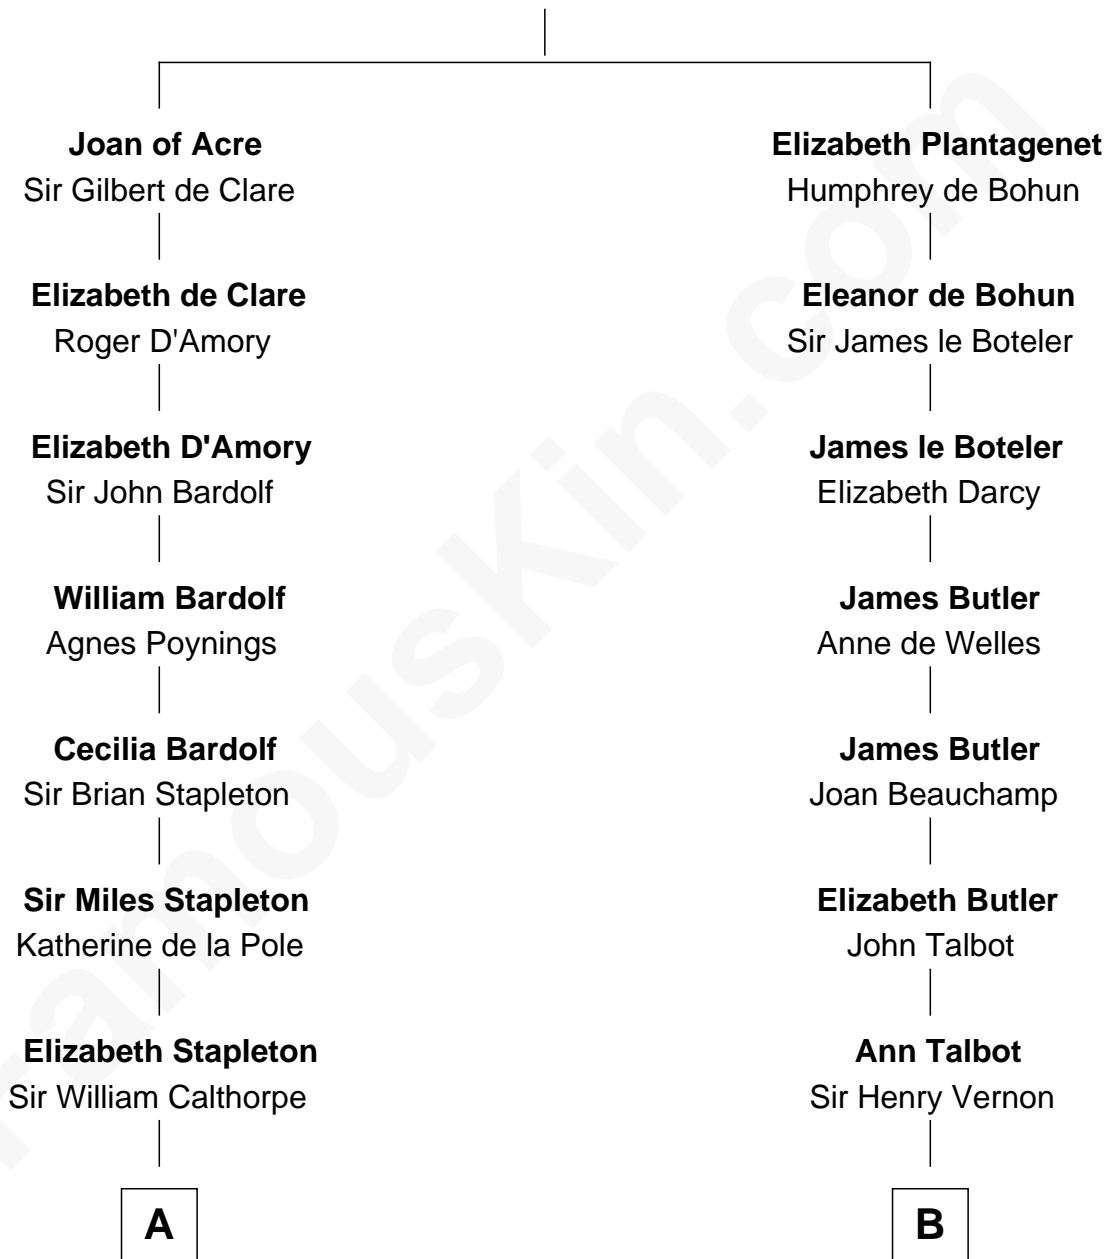

FamousKin.com Relationship Chart of

Walt Disney

Co-Founder of The Walt Disney Company

19th cousin 2 times removed of

Joan Fontaine

Movie Actress

King Edward I
Eleanor of Castile

C

Fanny Johnson

John Call

Eber Call

Violette Lawrence

Charles Call

Henrietta Gross

Flora Call

Elias Charles Disney