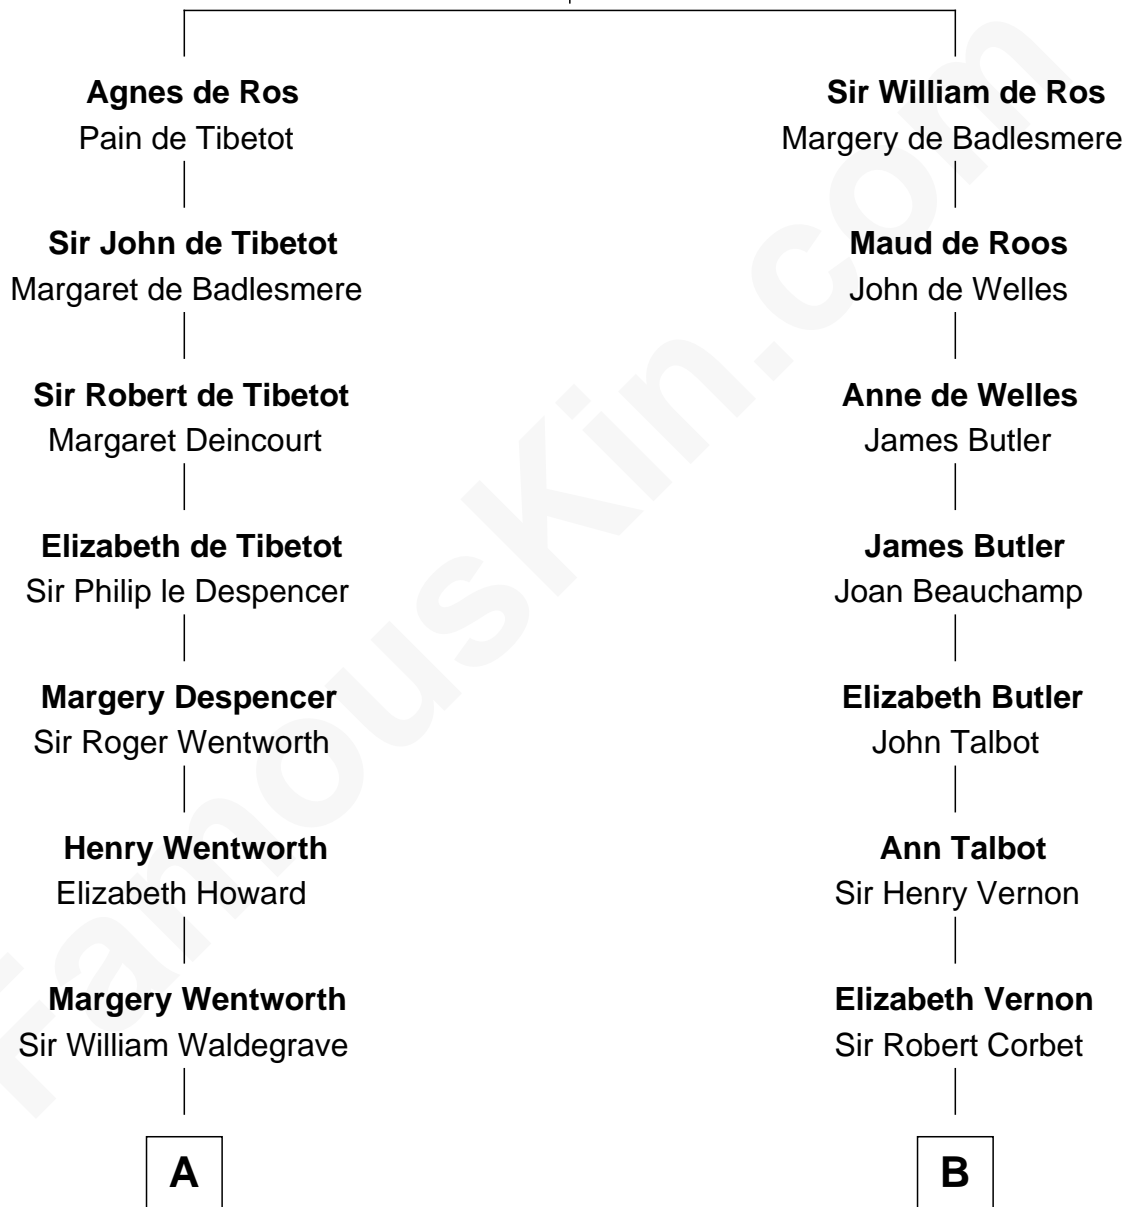

FamousKin.com Relationship Chart of

Walt Disney

Co-Founder of The Walt Disney Company

18th cousin 2 times removed of

Joan Fontaine

Movie Actress

William de Ros
Maude de Vaux

C

Eber Call

Violette Lawrence

Charles Call

Henrietta Gross

Flora Call

Elias Charles Disney

Walt Disney

Co-Founder of The Walt Disney Co.