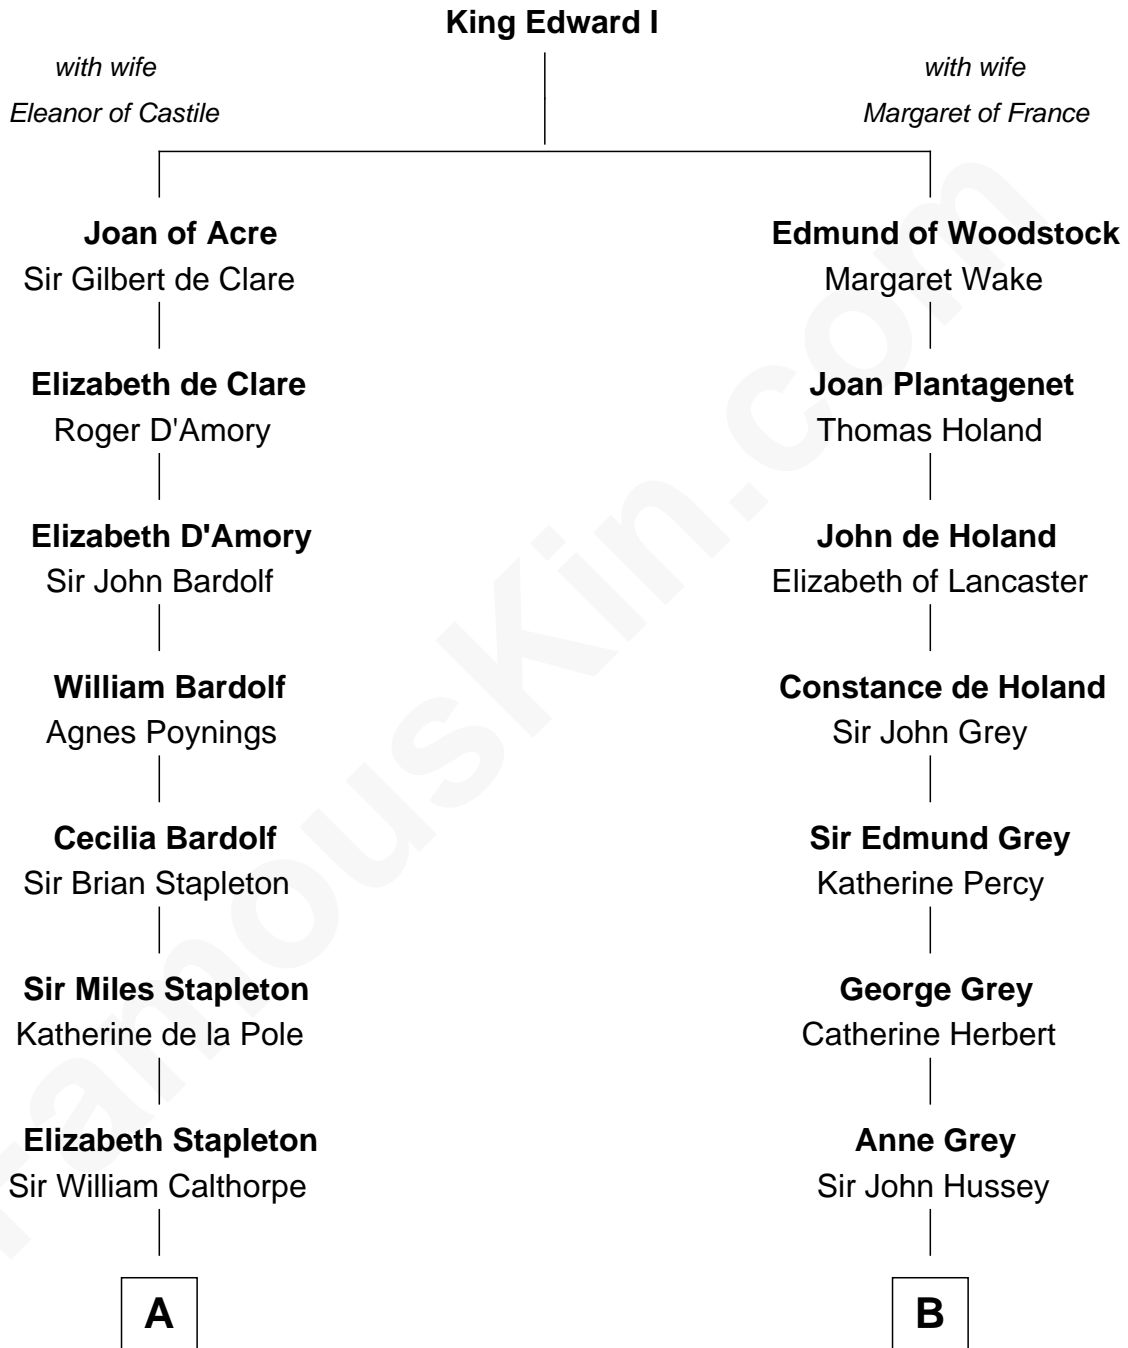

FamousKin.com

Relationship Chart of

Walt Disney

Co-Founder of The Walt Disney Company

13th cousin 8 times removed of

George Clinton

4th U.S. Vice President

C

—
Fanny Johnson

John Call

—
Eber Call

Violette Lawrence

—
Charles Call

Henrietta Gross

—
Flora Call

Elias Charles Disney