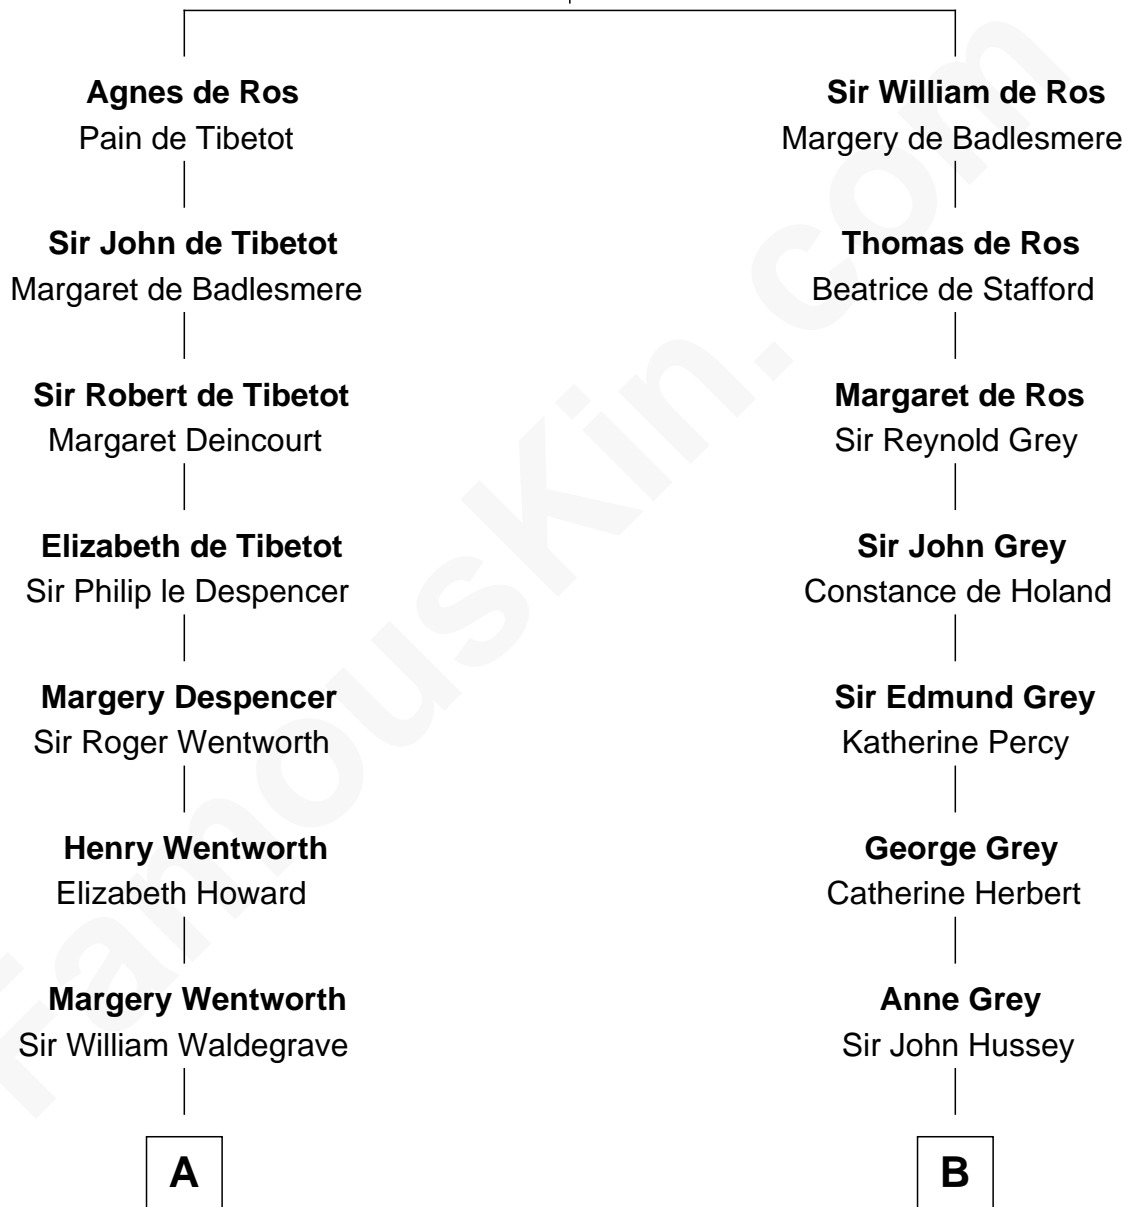

FamousKin.com

Relationship Chart of

Walt Disney

Co-Founder of The Walt Disney Company

13th cousin 7 times removed of

George Clinton

4th U.S. Vice President

William de Ros
Maude de Vaux

C

—
Eber Call

Violette Lawrence

—
Charles Call

Henrietta Gross

—
Flora Call

Elias Charles Disney

—
Walt Disney