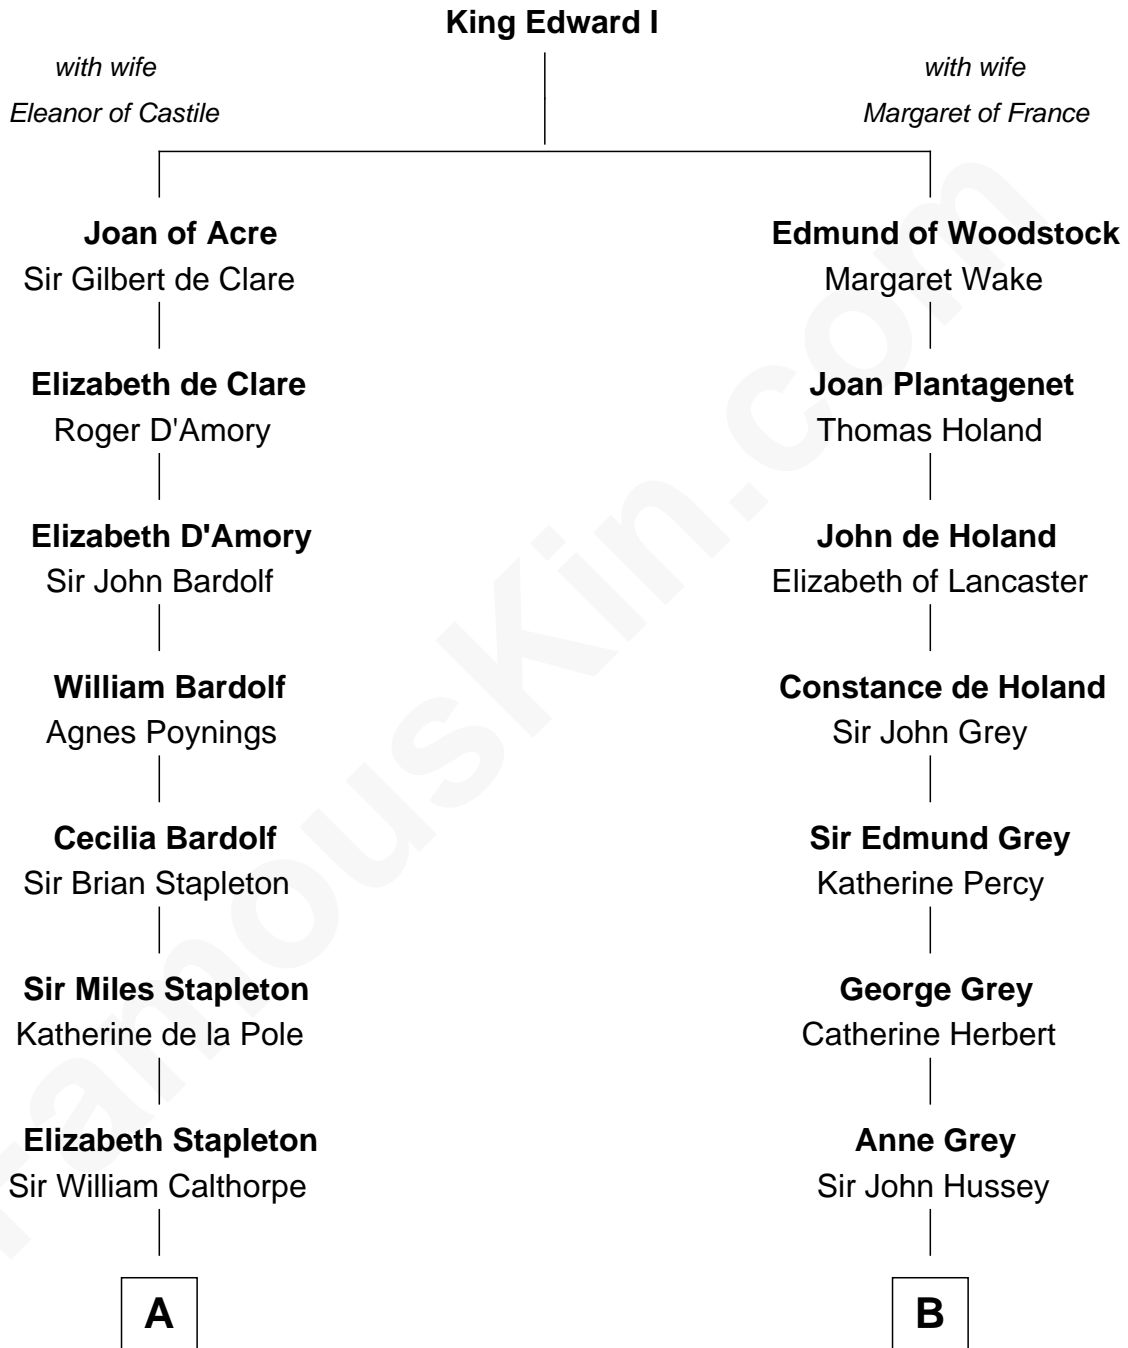

FamousKin.com

Relationship Chart of

Walt Disney

Co-Founder of The Walt Disney Company

14th cousin 7 times removed of

DeWitt Clinton

6th Governor of New York

C

—
Fanny Johnson

John Call

—
Eber Call

Violette Lawrence

—
Charles Call

Henrietta Gross

—
Flora Call

Elias Charles Disney