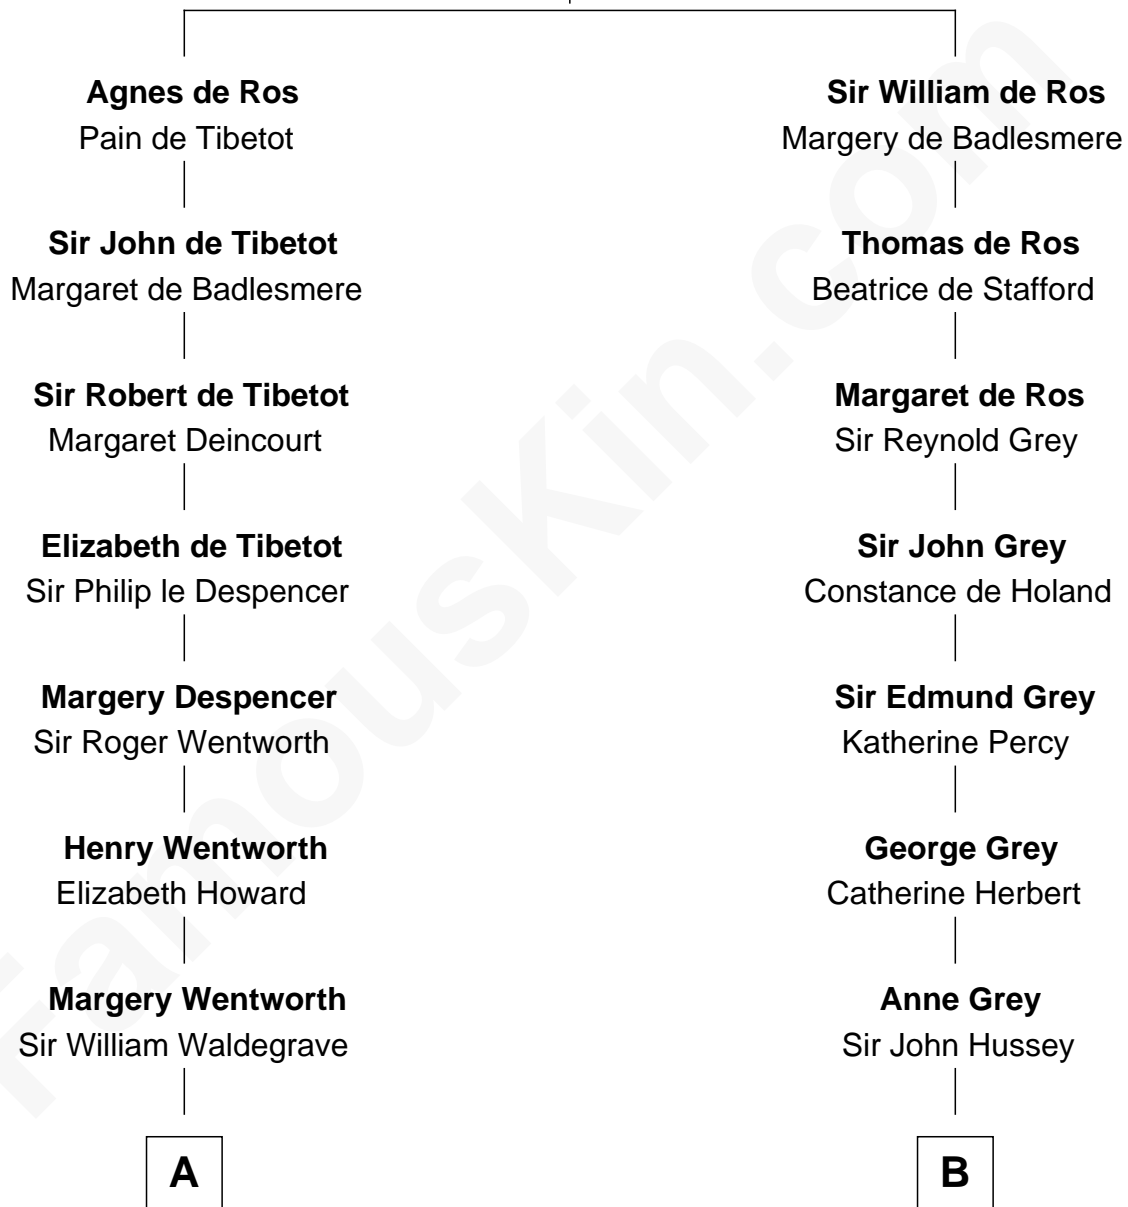

FamousKin.com

Relationship Chart of

Walt Disney

Co-Founder of The Walt Disney Company

14th cousin 6 times removed of

DeWitt Clinton

6th Governor of New York

William de Ros
Maude de Vaux

C

—
Eber Call

Violette Lawrence

—
Charles Call

Henrietta Gross

—
Flora Call

Elias Charles Disney

—
Walt Disney