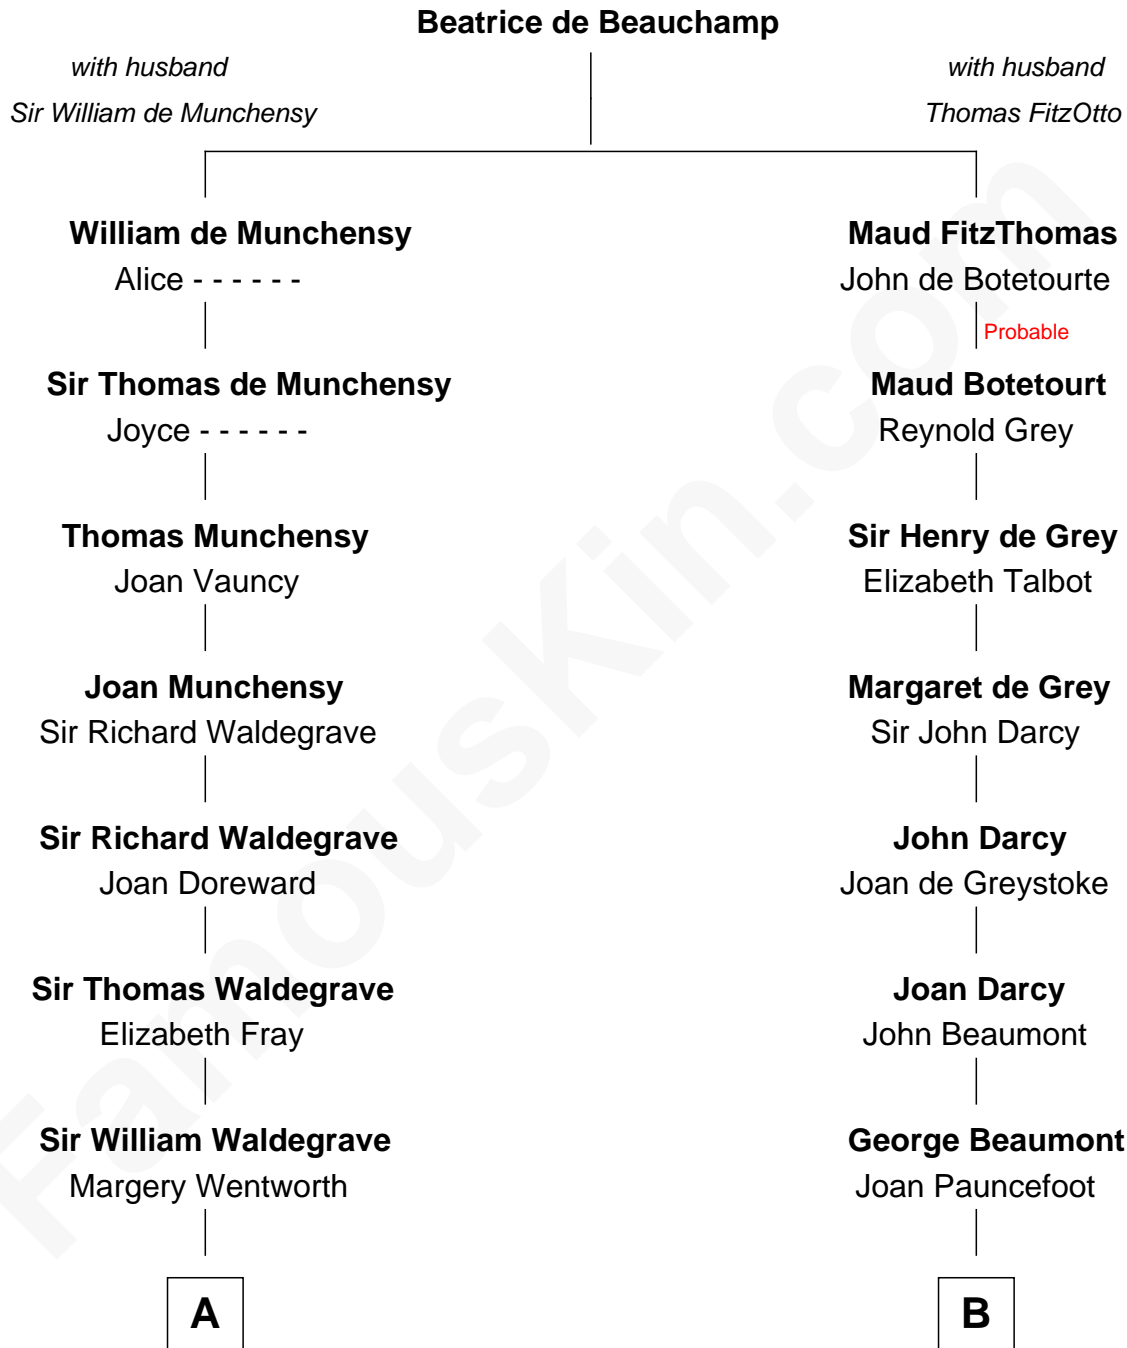

FamousKin.com

Relationship Chart of

Walt Disney

Co-Founder of The Walt Disney Company

16th cousin 4 times removed of

Lt. Gen. James Brudenell

Leader of the "Charge of the Light Brigade"

C

—
Eber Call

Violette Lawrence

—
Charles Call

Henrietta Gross

—
Flora Call

Elias Charles Disney

—
Walt Disney

Co-Founder of The Walt Disney Co.