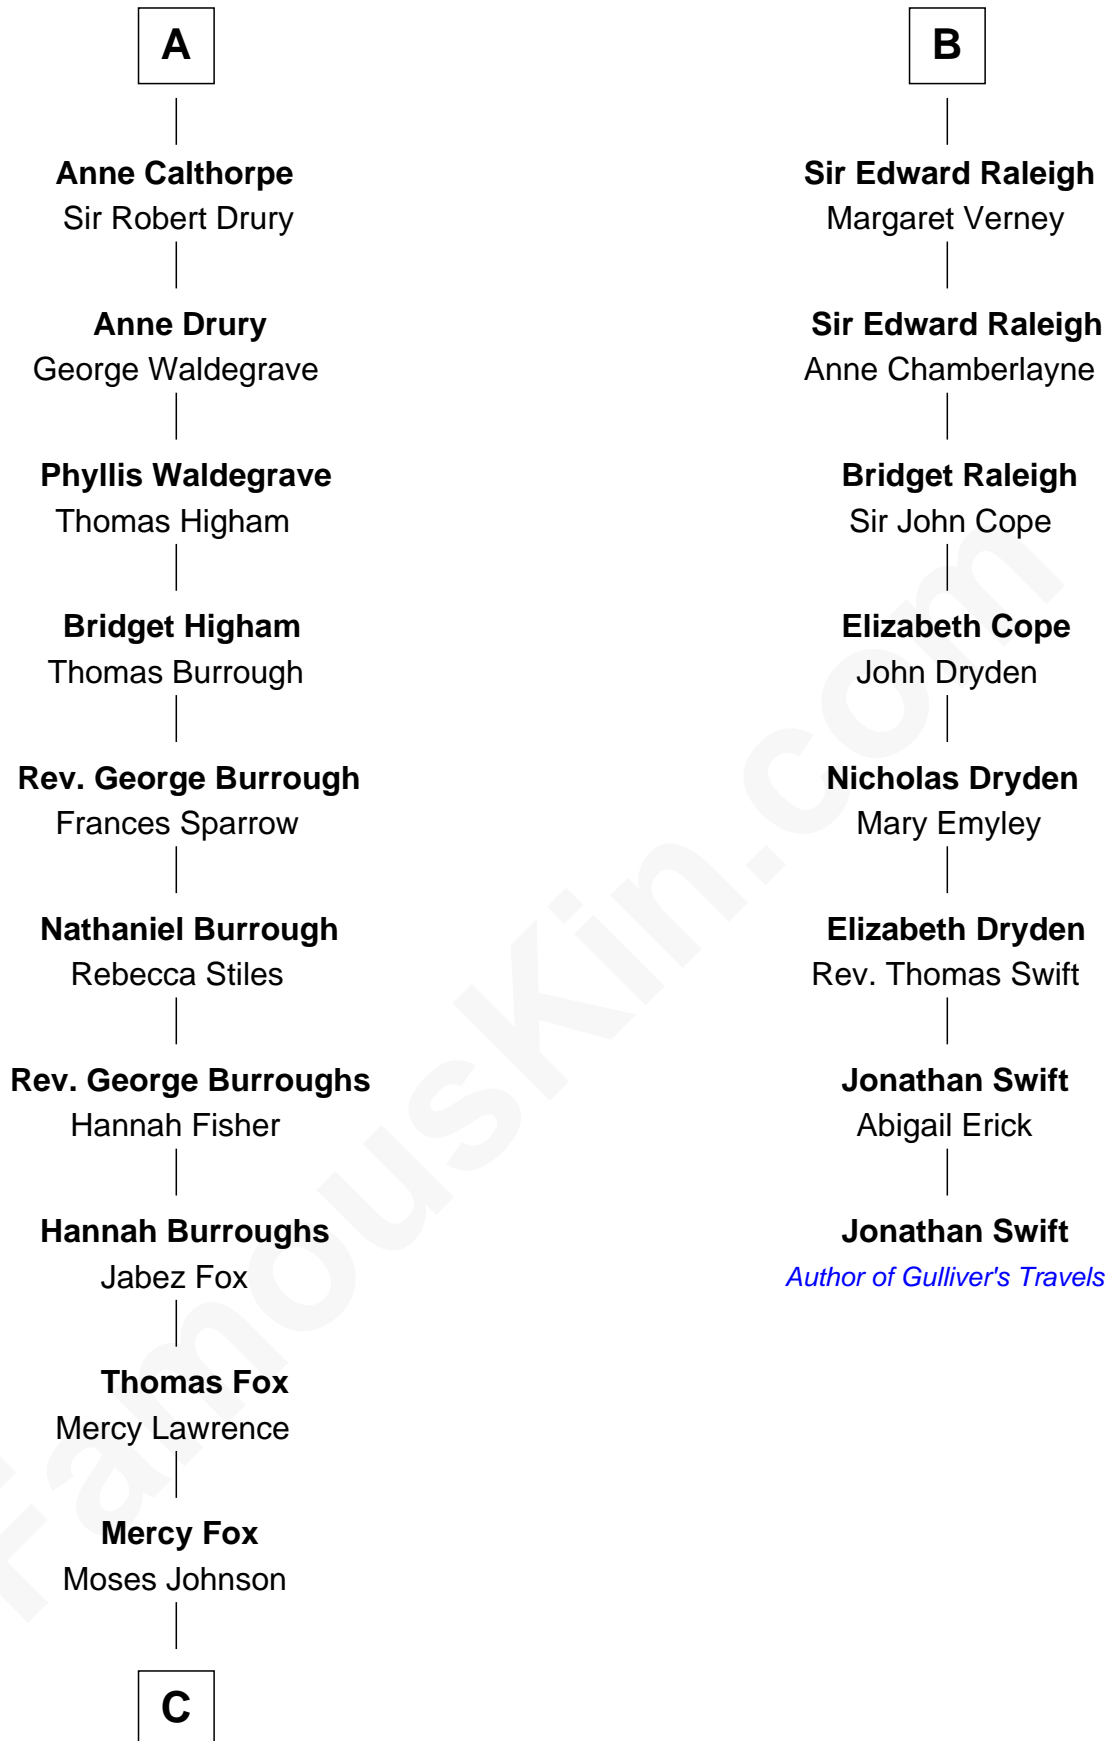

FamousKin.com

Relationship Chart of

Walt Disney

Co-Founder of The Walt Disney Company

14th cousin 7 times removed of

Jonathan Swift

Author of Gulliver's Travels

C

—
Fanny Johnson

John Call

—
Eber Call

Violette Lawrence

—
Charles Call

Henrietta Gross

—
Flora Call

Elias Charles Disney