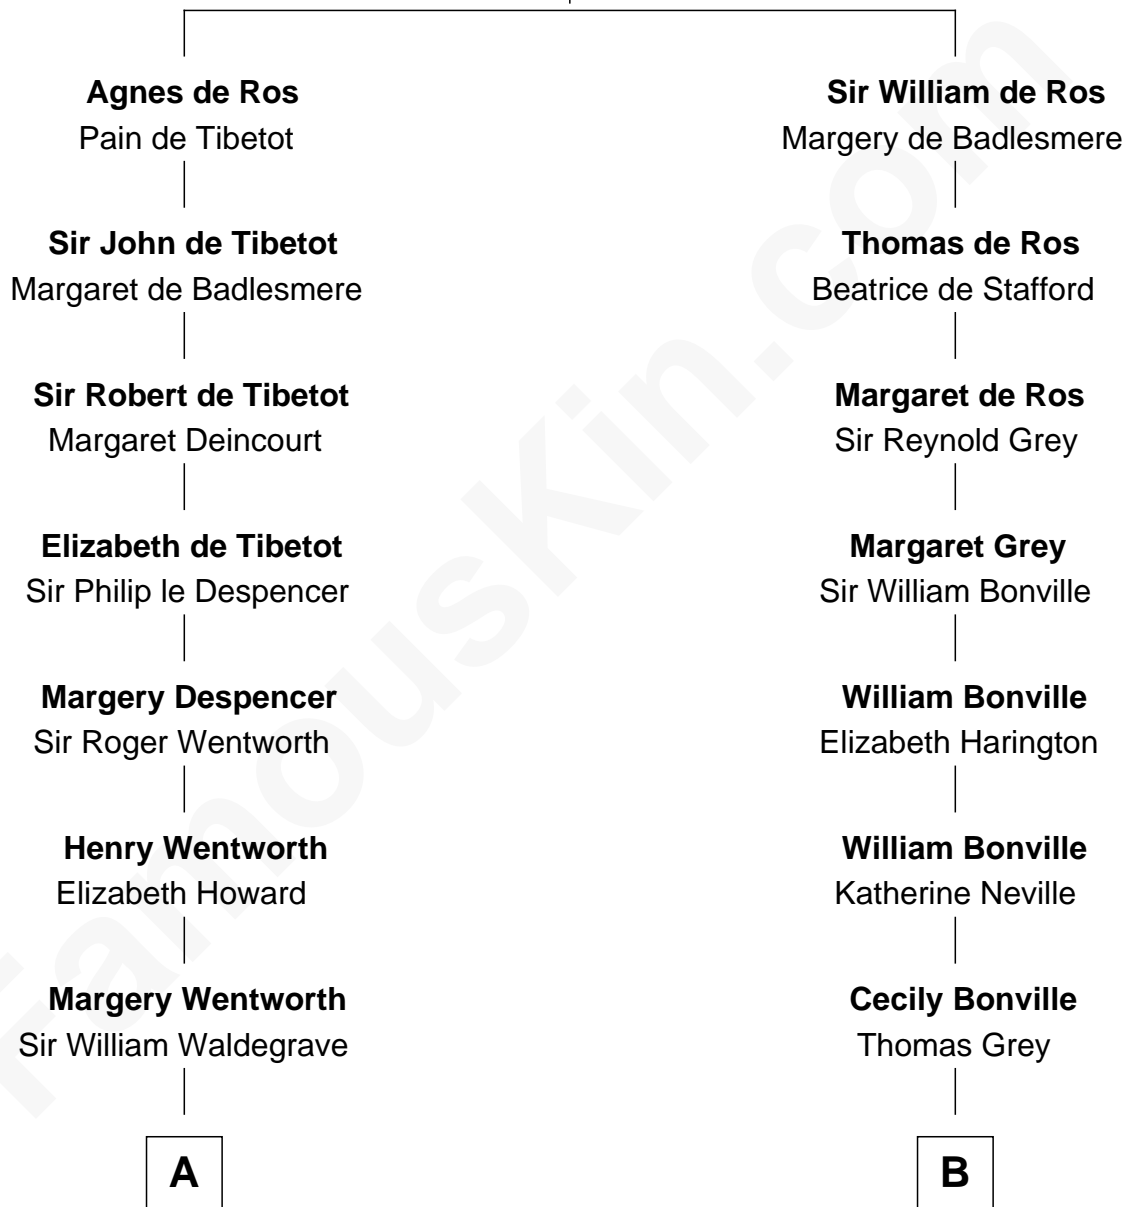

FamousKin.com

Relationship Chart of

Walt Disney

Co-Founder of The Walt Disney Company

20th cousin 1 time removed of

Alan Ladd
Movie Actor

William de Ros
Maude de Vaux

C

Eber Call

Violette Lawrence

Charles Call

Henrietta Gross

Flora Call

Elias Charles Disney

Walt Disney

Co-Founder of The Walt Disney Co.